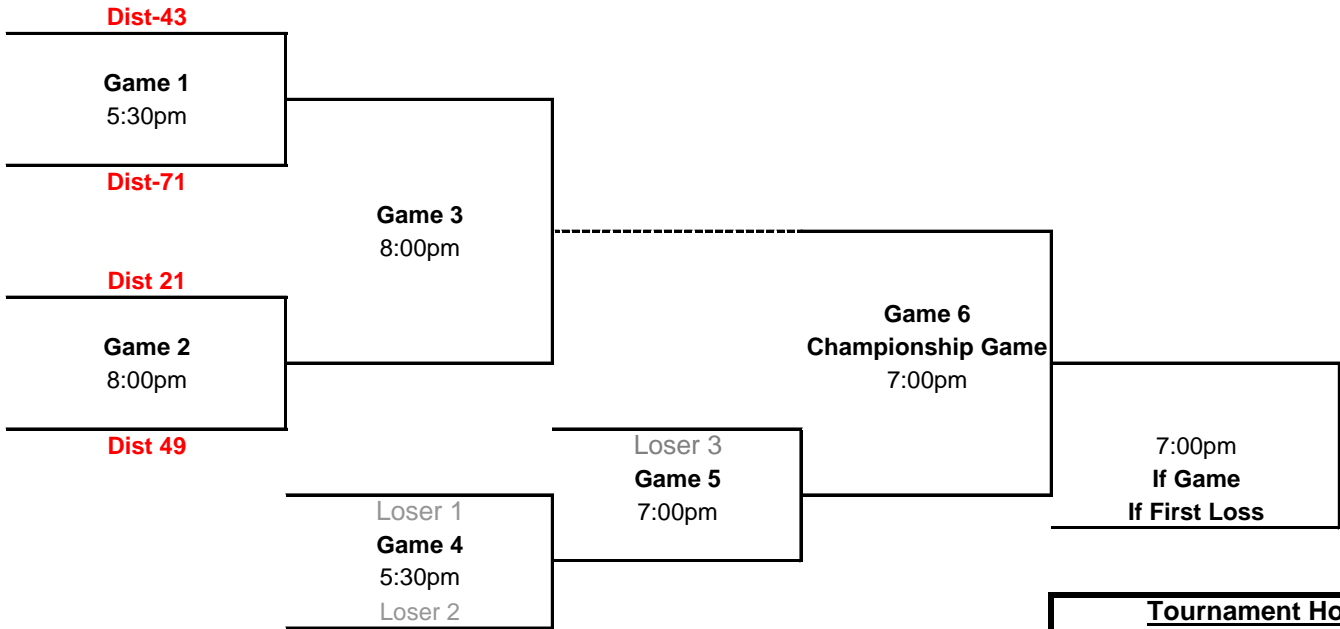

2010 California District 21 10-11 Section 8 Baseball Tournament

Sat-Jul 17	Sun-Jul 18	Mon-Jul 19	Tue-Jul 20	Wed-Jul 20
------------	------------	------------	------------	------------

Tournament Host:
Bloomington Little League
5:30pm - 8:00pm
Single Games 7:00pm