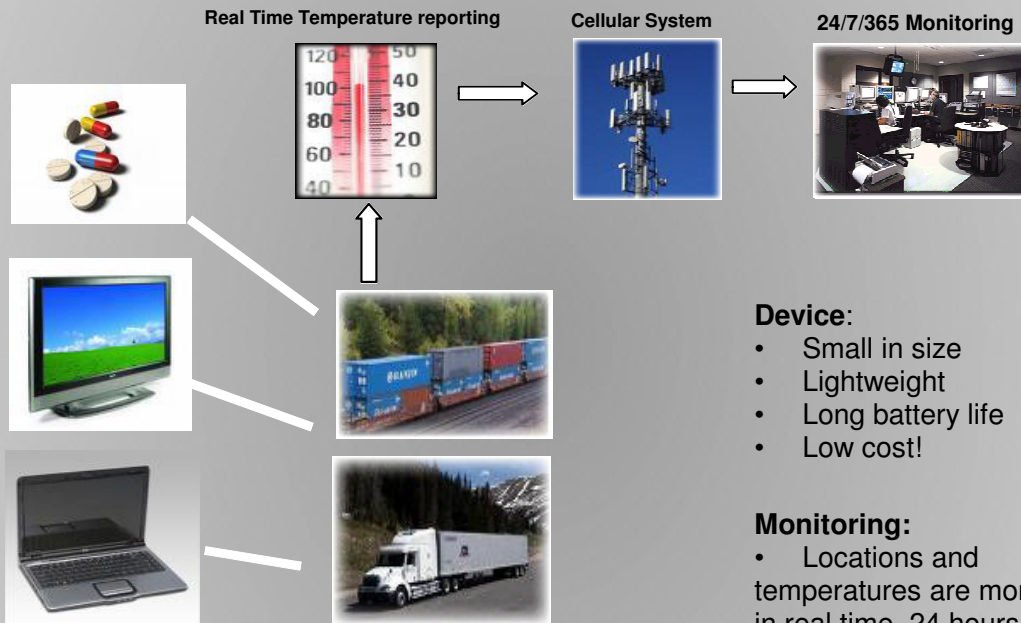

**EVERY YEAR. BILLIONS OF DOLLARS OF FREIGHT ARE LOST OR STOLEN!
NOT ANYMORE!.....
ALL-TRAX REAL TIME LOCATION AND TEMPERATURE MONITORING SYSTEM GUARANTEES YOUR HIGH
VALUE FREIGHT ARRIVES SAFE.**

All-Trax recognizes the need for companies to track high value loads in “real time” as the merchandise is in transit. Our tracking solution provides the answer to:
What is the current location of the load?
Did the load stay on route throughout transit?
Did anyone compromise the integrity of the load?
All-Trax offers a reusable solution that provides accurate real time location monitoring for high value loads. Available with or without temperature tracking.

- Device:**
- Small in size
 - Lightweight
 - Long battery life
 - Low cost!

- Monitoring:**
- Locations and temperatures are monitored in real time, 24 hours a day, 365 days a year by our professional monitoring center.
 - Monitored by experts

- Alerts and Reporting:**
- Location Geo-Fence alerts
 - Location and temperature logging with date and time stamp
 - Receive daily emails on load locations
 - Reports are available to customers

All-Trax offer's an affordable way to secure your valuable shipments. Our portable GPS unit offers accurate location recording even in impaired environments like inside trailers, rail cars, buildings and enclosed packages.

Our 24 hour monitoring center watches your freight every step of the way. We notify you if the freight doesn't follow the correct route or temperature parameters become to high or too low and email you daily location reports.