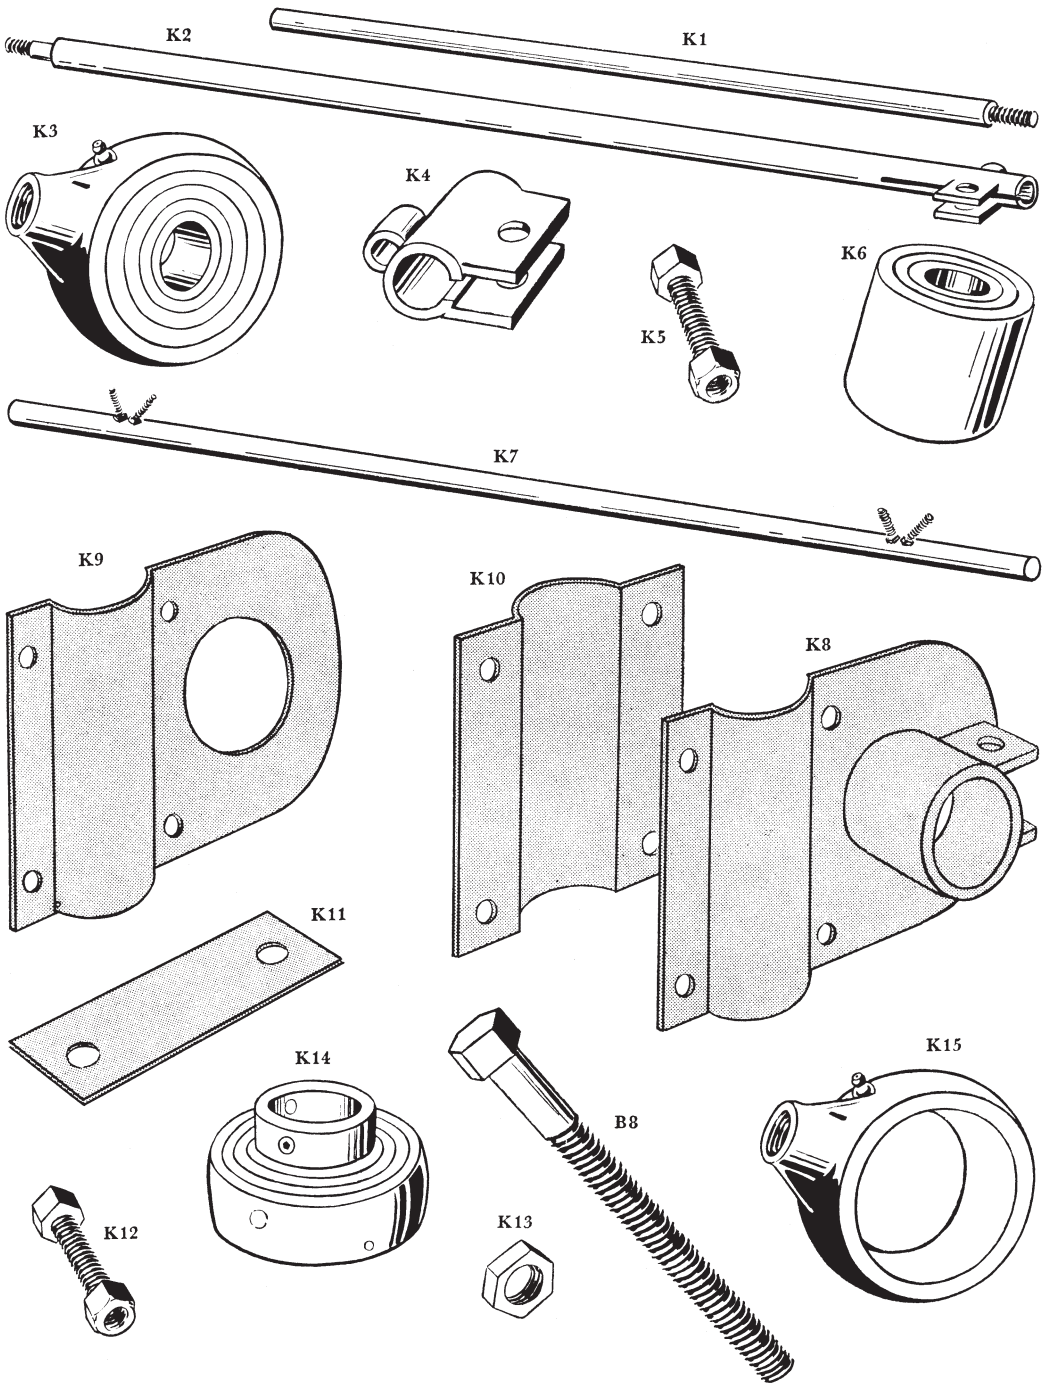

# FLIGHT IDLER SHAFT SUPPORT ASSY

MB HARVESTER • P.O. BOX 56 • MANCHESTER, NY 14504 • 585-289-8027