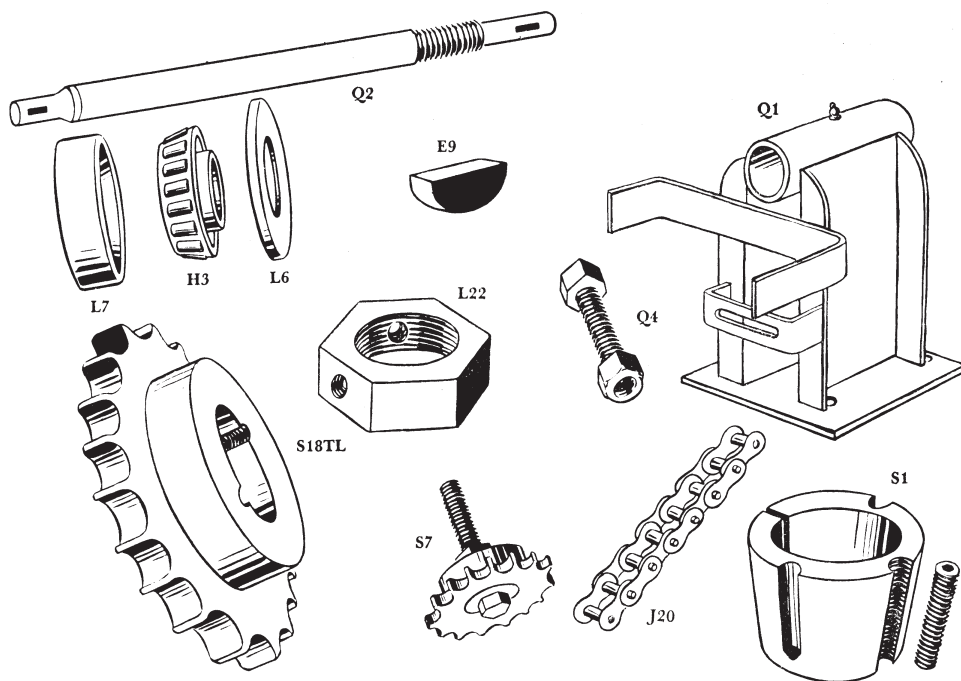

MAIN SHAFT ASSEMBLY

POWER TRANSFER UNIT

MB HARVESTER • P.O. BOX 56 • MANCHESTER, NY 14504 • 585-289-8027