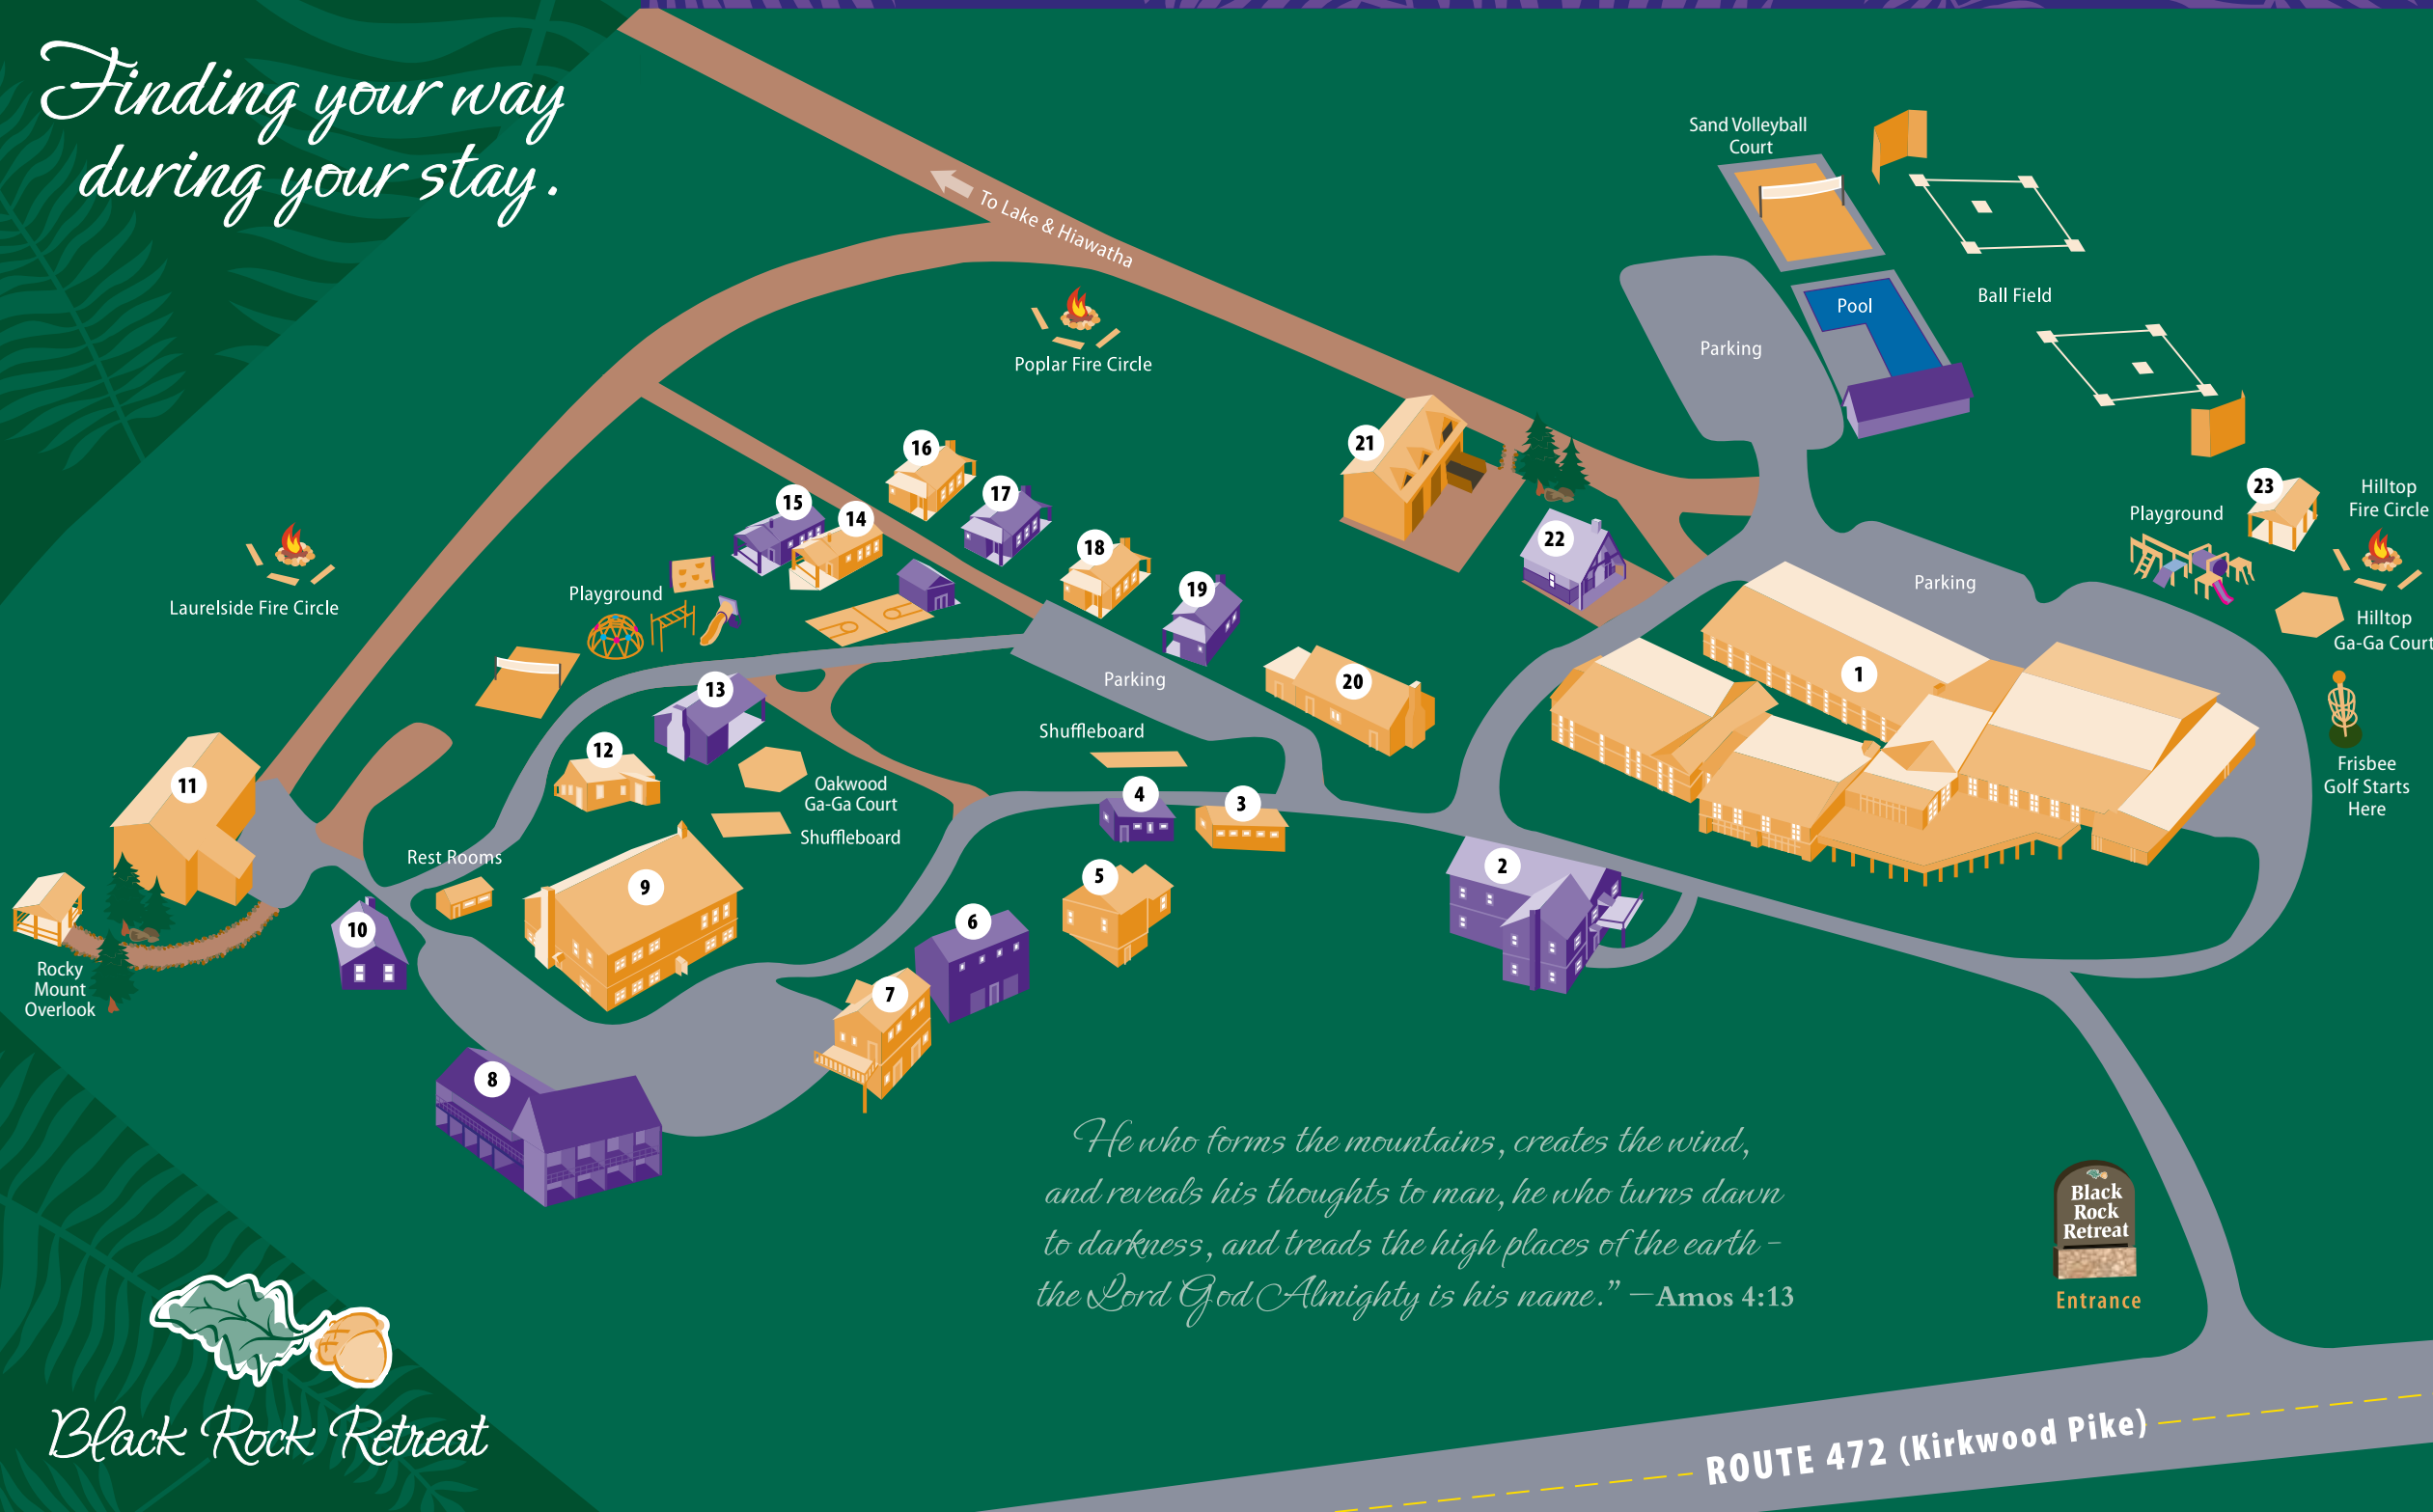

*Finding your way during your stay.*

- 1 Maranatha Retreat Center
- 2 Administration Offices / Rhododendron Room / Mountain Laurel Room
- 3 Wren Cottage
- 4 Partridge Cottage
- 5 Staff
- 6 Meadowlark Bunk Cabin
- 7 Cardinal Bunk Cabin
- 8 Dogwood Motel & Dogwood Meeting Room
- 9 Chapel/Oakwood Dining
- 10 Staff
- 11 Maintenance
- 12 Oriole Bunk Cabin
- 13 Oakwood Pavilion & Tanglewood Meeting Room
- 14 Kingfisher Cabin
- 15 Hummingbird Bunk Cabin
- 16 Robin Bunk Cabin
- 17 Paradise Bunk Cabin
- 18 Bluebird Bunk Cabin
- 19 Chickadee Bunk Cabin
- 20 Azalea Hall
- 21 Nature Center  
Firefly, Chestnut & Hickory Meeting Rooms
- 22 Whip-poor-will Lodge
- 23 Hilltop Pavilion

*He who forms the mountains, creates the wind, and reveals his thoughts to man, he who turns dawn to darkness, and treads the high places of the earth - the Lord God Almighty is his name." — Amos 4:13*

*Black Rock Retreat*

**ROUTE 472 (Kirkwood Pike)**