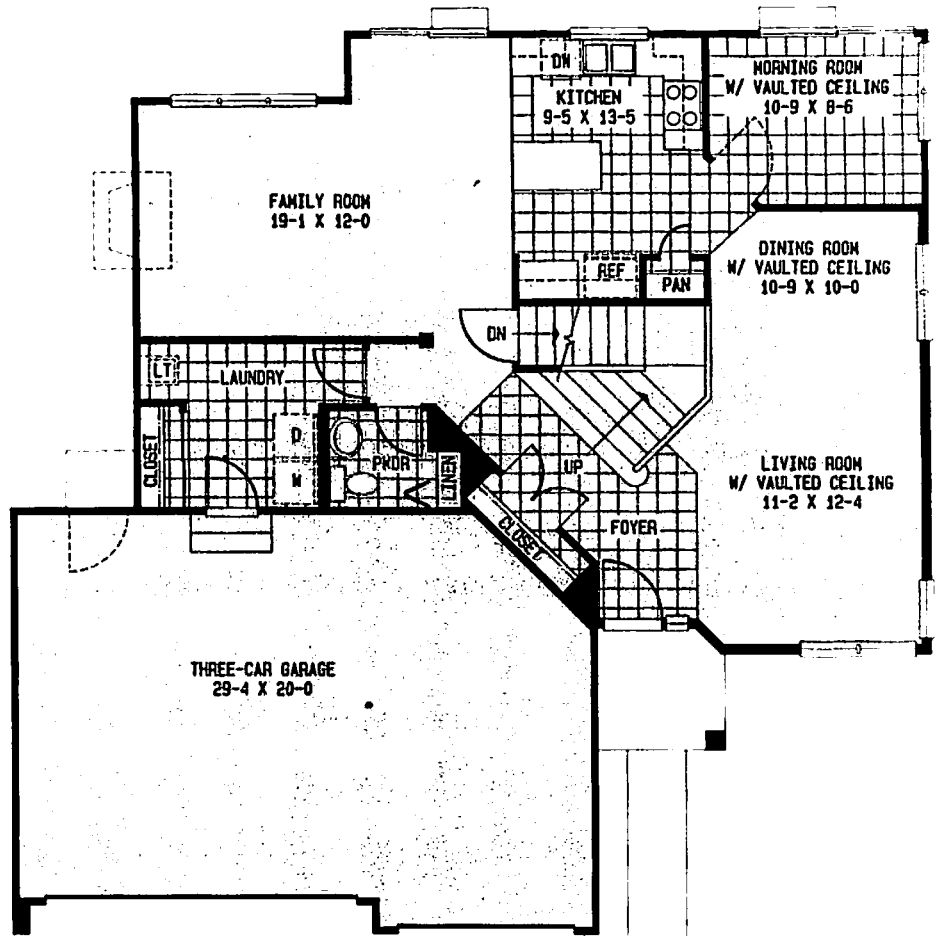

LEXINGTON HOMES

THE BRENTWOOD

020

PREMIER SERIES

3 or 4 bedrooms; 2 1/2 baths; family room; vaulted ceilings in living and dining room; morning room with vaulted ceiling; laundry room; master bedroom suite with vaulted ceiling, dressing area and 'his and hers' walk-in closet; master bath has garden tub and separate shower; full basement; and 3-car garage. A fourth bedroom or loft; and a bonus room (in lieu of 3rd car space in garage) are optional.

Sales Center:
205 Lexington Court
Grayslake, IL 60030
(708) 548-1172

English Meadows
LEXINGTON HOMES

FIRST FLOOR

OPTIONAL BONUS ROOM

The Ledington Homes policy of continual attention to design and construction requires all specifications, design, materials, dimensions and prices are subject to change without notice. Also, room dimensions and design may change depending on exterior architectural style selected. The depicted floor plans, landscaping and exterior styling are artists' interpretations only. Please refer to the plans and specifications in the Sales Center for current information.

BASEMENT

OPTIONAL LOFT

OPTIONAL FOURTH BEDROOM

SECOND FLOOR