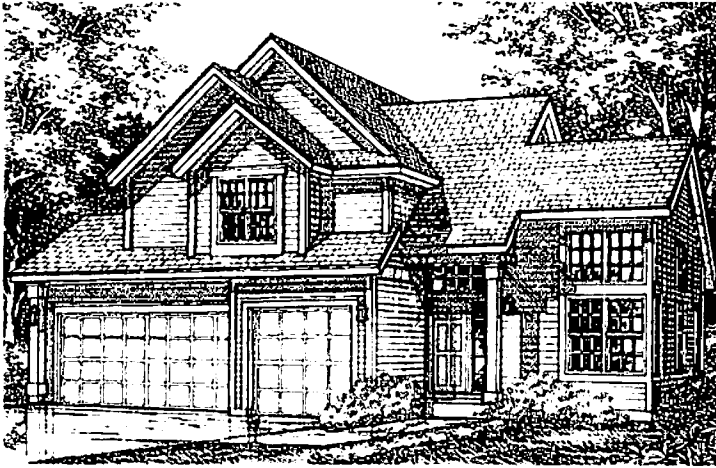

THE BRENTWOOD

TRADITIONAL

CLASSIC

ENGLISH
COUNTRY

THE BRENTWOOD

820

PREMIER SERIES

English Meadows

LEXINGTON HOMES

THE BRENTWOOD

020

PREMIER SERIES

3 or 4 bedrooms; 2 1/2 baths; family room; vaulted ceilings in living and dining room; morning room with vaulted ceiling; laundry room; master bedroom suite with vaulted ceiling, dressing area and 'his and hers' walk-in closet; master bath has garden tub and separate shower; full basement; and 3-car garage. A fourth bedroom or loft; and a bonus room (in lieu of 3rd car space in garage) are optional.

Sales Center:
205 Lexington Court
Grayslake, IL 60030
(708) 548-1172

English Meadows
LEXINGTON HOMES

FIRST FLOOR

OPTIONAL BONUS ROOM

The Ledington Homes policy of continual attention to design and construction requires all specifications, design, materials, dimensions and prices are subject to change without notice. Also, room dimensions and design may change depending on exterior architectural style selected. The depicted floor plans, landscaping and exterior styling are artists' interpretations only. Please refer to the plans and specifications in the Sales Center for current information.