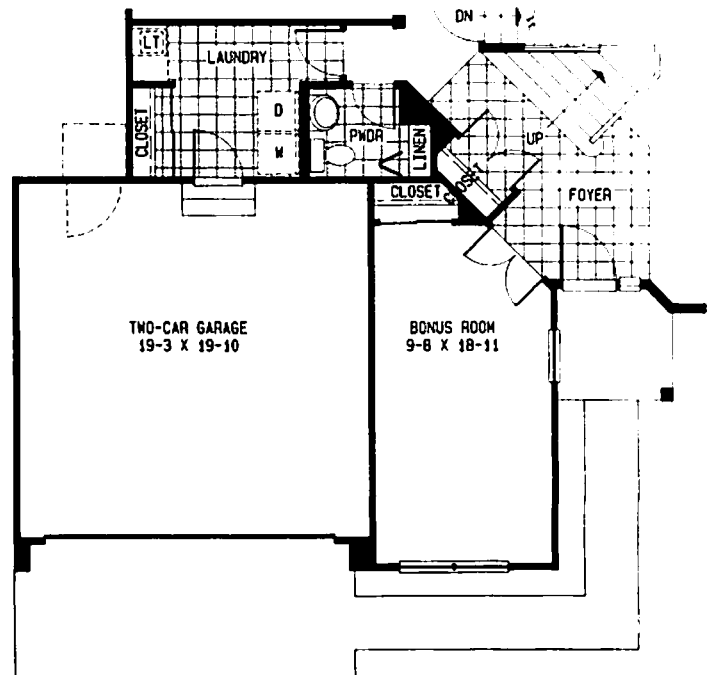

LEXINGTON HOMES

THE BRENTWOOD

020

PREMIER SERIES

3 or 4 bedrooms; 2 1/2 baths; family room; vaulted ceilings in living and dining room; morning room with vaulted ceiling; laundry room; master bedroom suite with vaulted ceiling, dressing area and 'his and hers' walk-in closet; master bath has garden tub and separate shower; full basement; and 3-car garage. A fourth bedroom or loft; and a bonus room (in lieu of 3rd car space in garage) are optional.

Sales Center:
205 Lexington Court
Grayslake, IL 60030
(708) 548-1172

English Meadows
LEXINGTON HOMES

FIRST FLOOR

OPTIONAL BONUS ROOM

The Ledington Homes policy of continual attention to design and construction requires all specifications, design, materials, dimensions and prices are subject to change without notice. Also, room dimensions and design may change depending on exterior architectural style selected. The depicted floor plans, landscaping and exterior styling are artists' interpretations only. Please refer to the plans and specifications in the Sales Center for current information.

BASEMENT

OPTIONAL LOFT

OPTIONAL FOURTH BEDROOM

SECOND FLOOR