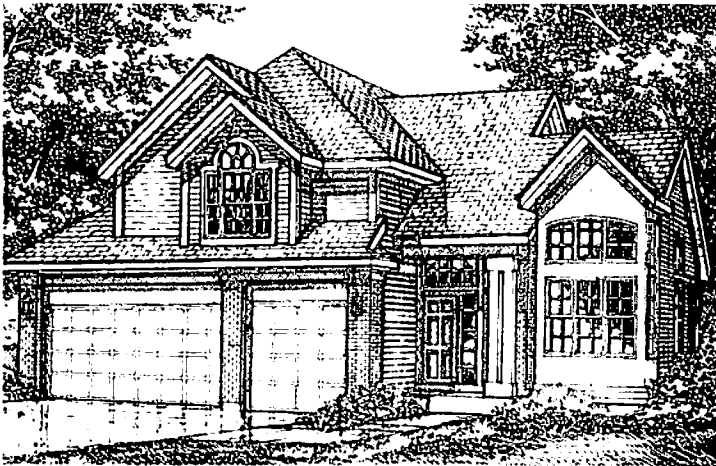

THE BRENTWOOD

TRADITIONAL

CLASSIC

ENGLISH
COUNTRY

THE BRENTWOOD

820

PREMIER SERIES

English Meadows

LEXINGTON HOMES

THE BRENTWOOD

020

PREMIER SERIES

3 or 4 bedrooms; 2 1/2 baths; family room; vaulted ceilings in living and dining room; morning room with vaulted ceiling; laundry room; master bedroom suite with vaulted ceiling, dressing area and 'his and hers' walk-in closet; master bath has garden tub and separate shower; full basement; and 3-car garage. A fourth bedroom or loft; and a bonus room (in lieu of 3rd car space in garage) are optional.

Sales Center:
205 Lexington Court
Grayslake, IL 60030
(708) 548-1172

English Meadows
LEXINGTON HOMES

FIRST FLOOR

OPTIONAL BONUS ROOM

The Ledington Homes policy of continual attention to design and construction requires all specifications, design, materials, dimensions and prices are subject to change without notice. Also, room dimensions and design may change depending on exterior architectural style selected. The depicted floor plans, landscaping and exterior styling are artists' interpretations only. Please refer to the plans and specifications in the Sales Center for current information.