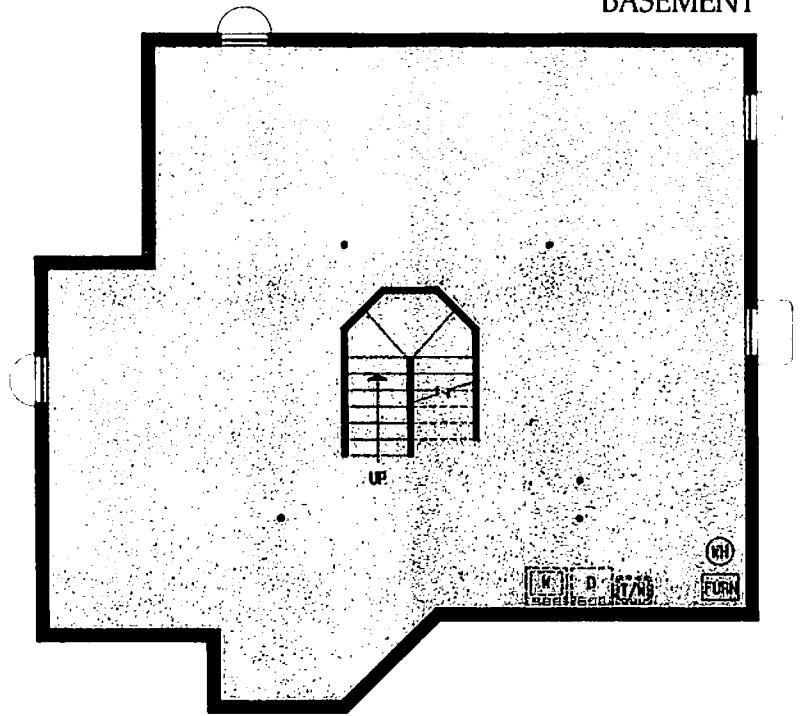

PREMIER SERIES

4 bedrooms; 2 1/2 baths; expansive family room; library; vaulted ceilings in living and dining room; master bedroom suite with vaulted ceiling, dressing area and walk-in closet; master bath has garden tub and separate shower enclosure; full basement; and 3-car garage. A sitting room (in lieu of bedroom 2); and a bonus room (in lieu of 3rd car space in garage) are optional.

Sales Center:
205 Lexington Court
Grayslake, IL 60030
(708) 548-1172

English Meadows
LEXINGTON HOMES

FIRST FLOOR

OPTIONAL BONUS ROOM

SECOND FLOOR

OPTIONAL SITTING ROOM

BASEMENT

The Lexington Homes policy of continual attention to design and construction requires all specifications, design, materials, dimensions and prices are subject to change without notice. Also, room dimensions and design may change depending on exterior architectural style selected. The depicted floor plans, landscaping and exterior styling are artists' interpretations only. Please refer to the plans and specifications in the Sales Center for current information.