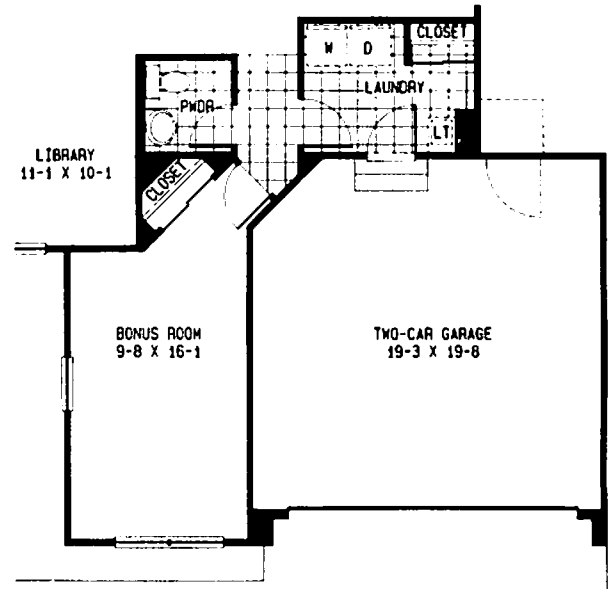

PREMIER SERIES

4 bedrooms; 2 1/2 baths; expansive family room; library; vaulted ceilings in living and dining room; master bedroom suite with vaulted ceiling, dressing area and walk-in closet; master bath has garden tub and separate shower enclosure; full basement; and 3-car garage. A sitting room (in lieu of bedroom 2); and a bonus room (in lieu of 3rd car space in garage) are optional.

Sales Center:
205 Lexington Court
Grayslake, IL 60030
(708) 548-1172

English Meadows
LEXINGTON HOMES

FIRST FLOOR

OPTIONAL BONUS ROOM

SECOND FLOOR

OPTIONAL SITTING ROOM

BASEMENT

The Lexington Homes policy of continual attention to design and construction requires all specifications, design, materials, dimensions and prices are subject to change without notice. Also, room dimensions and design may change depending on exterior architectural style selected. The depicted floor plans, landscaping and exterior styling are artists' interpretations only. Please refer to the plans and specifications in the Sales Center for current information.