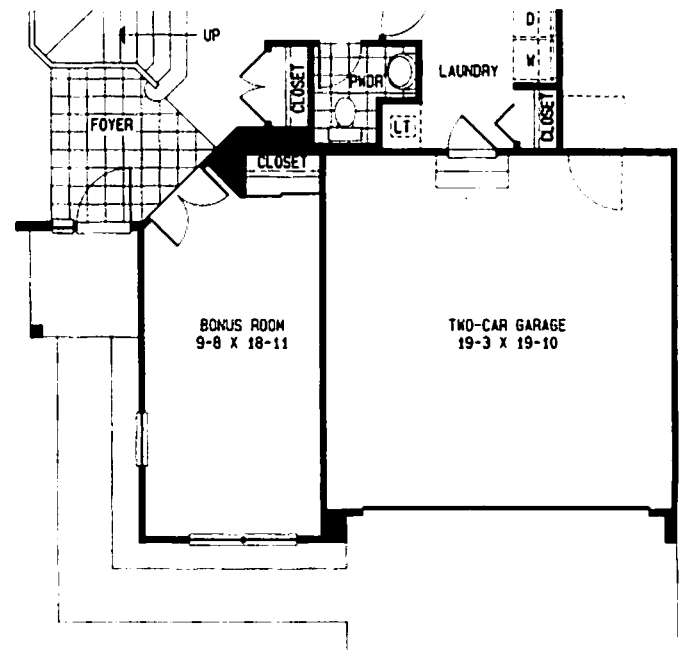

THE HAMPSHIRE

01

PREMIER SERIES

4 bedrooms; 2 1/2 baths; family room; vaulted ceilings in living and dining room; laundry room; master bedroom suite with dressing area and walk-in closet; master bath has garden tub and separate shower; full basement; and 3-car garage. A sitting room (in lieu of bedroom 2); and a bonus room (in lieu of 3rd car space in garage) are optional.

Sales Center:
 205 Lexington Court
 Grayslake, IL 60030
 (708) 548-1172

FIRST FLOOR

OPTIONAL BONUS ROOM

English Meadows
 LEXINGTON HOMES

SECOND FLOOR

OPTIONAL SITTING ROOM

BASEMENT

The Lexington Homes policy of continual attention to design and construction requires all specifications, design, materials, dimensions and prices are subject to change without notice. Also, room dimensions and design may change depending on exterior architectural style selected. The depicted floor plans, landscaping and exterior styling are artists' interpretations only. Please refer to the plans and specifications in the Sales Center for current information.