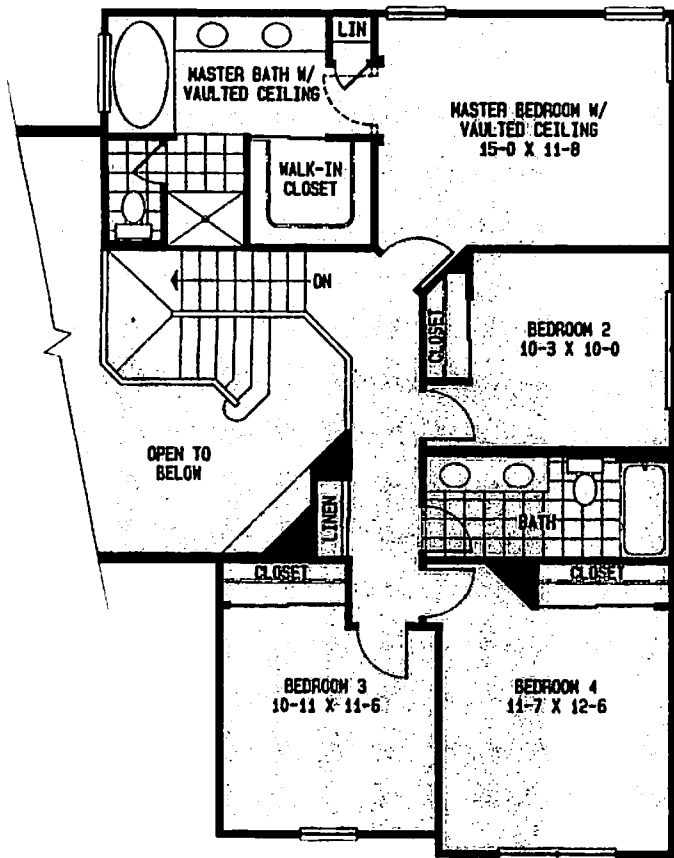

THE HAMPSHIRE

01

PREMIER SERIES

4 bedrooms; 2 1/2 baths; family room; vaulted ceilings in living and dining room; laundry room; master bedroom suite with dressing area and walk-in closet; master bath has garden tub and separate shower; full basement; and 3-car garage. A sitting room (in lieu of bedroom 2); and a bonus room (in lieu of 3rd car space in garage) are optional.

Sales Center:
 205 Lexington Court
 Grayslake, IL 60030
 (708) 548-1172

FIRST FLOOR

OPTIONAL BONUS ROOM

English Meadows
 LEXINGTON HOMES

SECOND FLOOR

OPTIONAL SITTING ROOM

BASEMENT

The Lexington Homes policy of continual attention to design and construction requires all specifications, design, materials, dimensions and prices are subject to change without notice. Also, room dimensions and design may change depending on exterior architectural style selected. The depicted floor plans, landscaping and exterior styling are artists' interpretations only. Please refer to the plans and specifications in the Sales Center for current information.