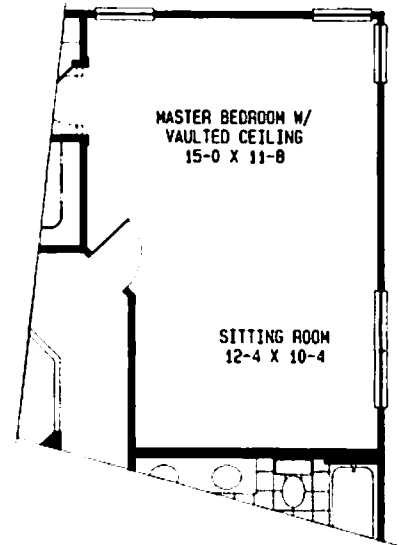

THE HAMPSHIRE

01

PREMIER SERIES

4 bedrooms; 2 1/2 baths; family room; vaulted ceilings in living and dining room; laundry room; master bedroom suite with dressing area and walk-in closet; master bath has garden tub and separate shower; full basement; and 3-car garage. A sitting room (in lieu of bedroom 2); and a bonus room (in lieu of 3rd car space in garage) are optional.

Sales Center:
 205 Lexington Court
 Grayslake, IL 60030
 (708) 548-1172

FIRST FLOOR

OPTIONAL BONUS ROOM

English Meadows
 LEXINGTON HOMES

SECOND FLOOR

OPTIONAL SITTING ROOM

BASEMENT

The Lexington Homes policy of continual attention to design and construction requires all specifications, design, materials, dimensions and prices are subject to change without notice. Also, room dimensions and design may change depending on exterior architectural style selected. The depicted floor plans, landscaping and exterior styling are artists' interpretations only. Please refer to the plans and specifications in the Sales Center for current information.