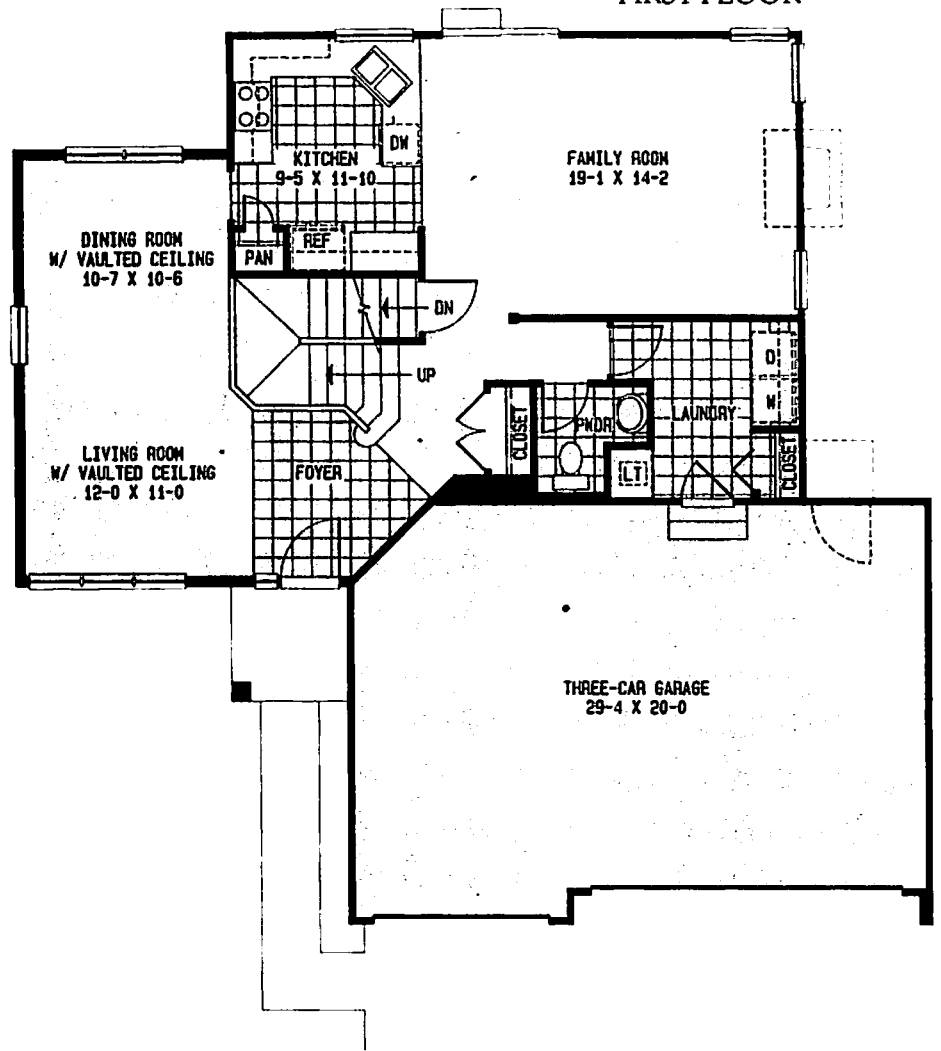

THE HAMPSHIRE

01

PREMIER SERIES

4 bedrooms; 2 1/2 baths; family room; vaulted ceilings in living and dining room; laundry room; master bedroom suite with dressing area and walk-in closet; master bath has garden tub and separate shower; full basement; and 3-car garage. A sitting room (in lieu of bedroom 2); and a bonus room (in lieu of 3rd car space in garage) are optional.

Sales Center:
 205 Lexington Court
 Grayslake, IL 60030
 (708) 548-1172

FIRST FLOOR

OPTIONAL BONUS ROOM

English Meadows
 LEXINGTON HOMES

SECOND FLOOR

OPTIONAL SITTING ROOM

BASEMENT

The Lexington Homes policy of continual attention to design and construction requires all specifications, design, materials, dimensions and prices are subject to change without notice. Also, room dimensions and design may change depending on exterior architectural style selected. The depicted floor plans, landscaping and exterior styling are artists' interpretations only. Please refer to the plans and specifications in the Sales Center for current information.