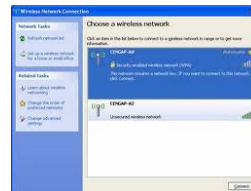

## YOUR POST HAS WI-FI!

To Connect Using a Computer or  
Smartphone:

1. Click on the Network Connection icon located at the bottom right corner of the computer screen. See below. For smartphones access your WI-FI connection menu.
2. Select POST2503. That is our SSID. See below.
3. Choose to Connect to this network.
4. When it asks you for the network security key enter (password hidden).
5. Your computer will now access the network.

Network  
Connection Icon  
in Vista

Network  
Connection Icon  
in Windows 7

Selecting a  
Network in  
Vista

Selecting a  
Network in  
Windows 7

**TO USE THIS SERVICE YOU MUST HAVE A  
WIRELESS ENABLED DEVICE. PLEASE BE  
CONSIDERATE OF OTHERS  
AND ACCESS APPROPRIATE WEB CONTENT.**