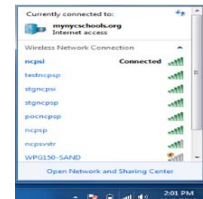

## YOUR POST HAS WI-FI!

To Connect Using a Computer or  
Smartphone:

1. Click on the Network Connection icon located at the bottom right corner of the computer screen. See below. For smartphones access your WI-FI connection menu.
2. Select POST2503. That is our SSID. See below.
3. Choose to Connect to this network.
4. When it asks you for the network security key enter (password hidden).
5. Your computer will now access the network.

Network  
Connection Icon  
in Vista

Network  
Connection Icon  
in Windows 7

Selecting a  
Network in  
Vista

Selecting a  
Network in  
Windows 7

**TO USE THIS SERVICE YOU MUST HAVE A  
WIRELESS ENABLED DEVICE. PLEASE BE  
CONSIDERATE OF OTHERS  
AND ACCESS APPROPRIATE WEB CONTENT.**