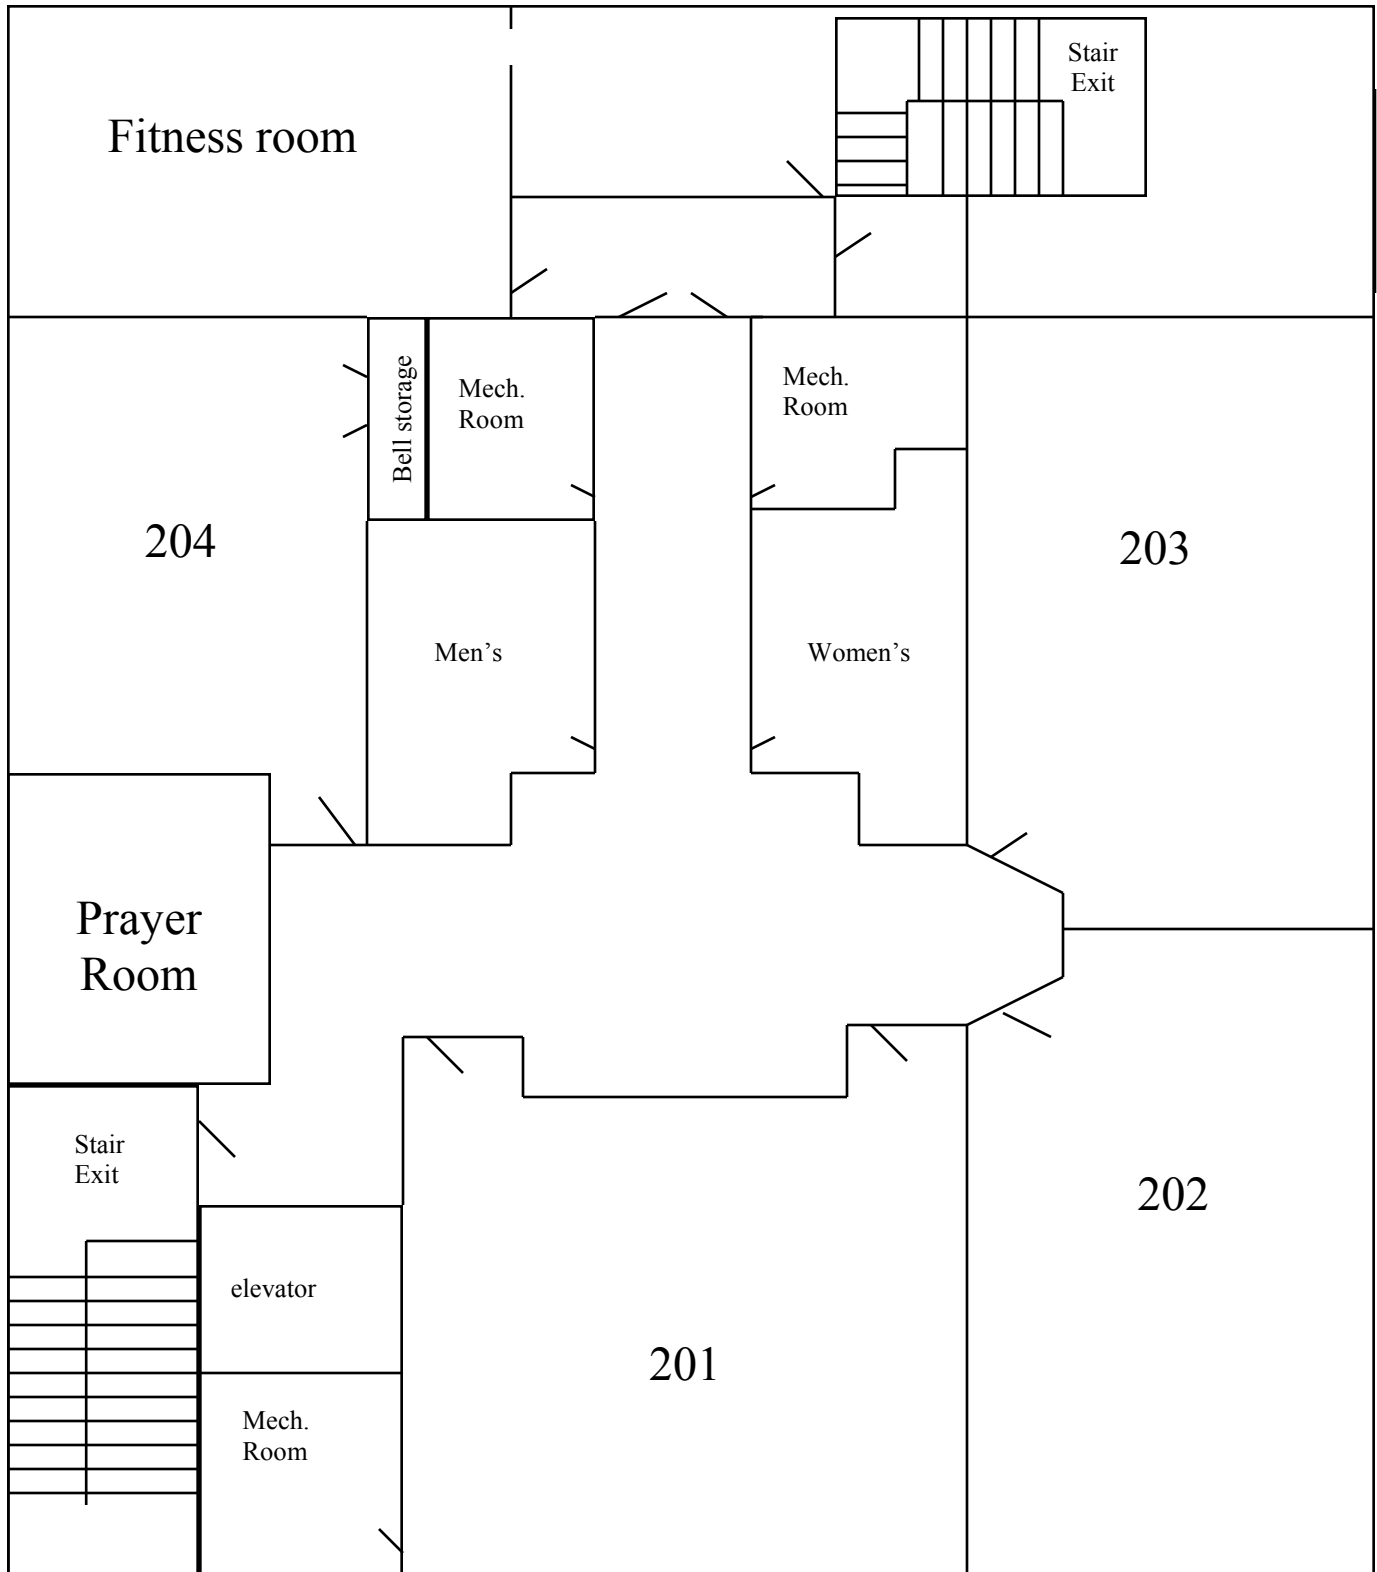

Children's Building

Sanctuary Building

YOUTH BUILDING

kitchen

Boys
bathrm

Girls
Bath-
room

55

HS Youth
Wednesday Night
Bible Study

70

Youth Sunday
School

Stage

storage

ACTIVITIES CENTER

(2nd Floor)

Preschool Building

exit