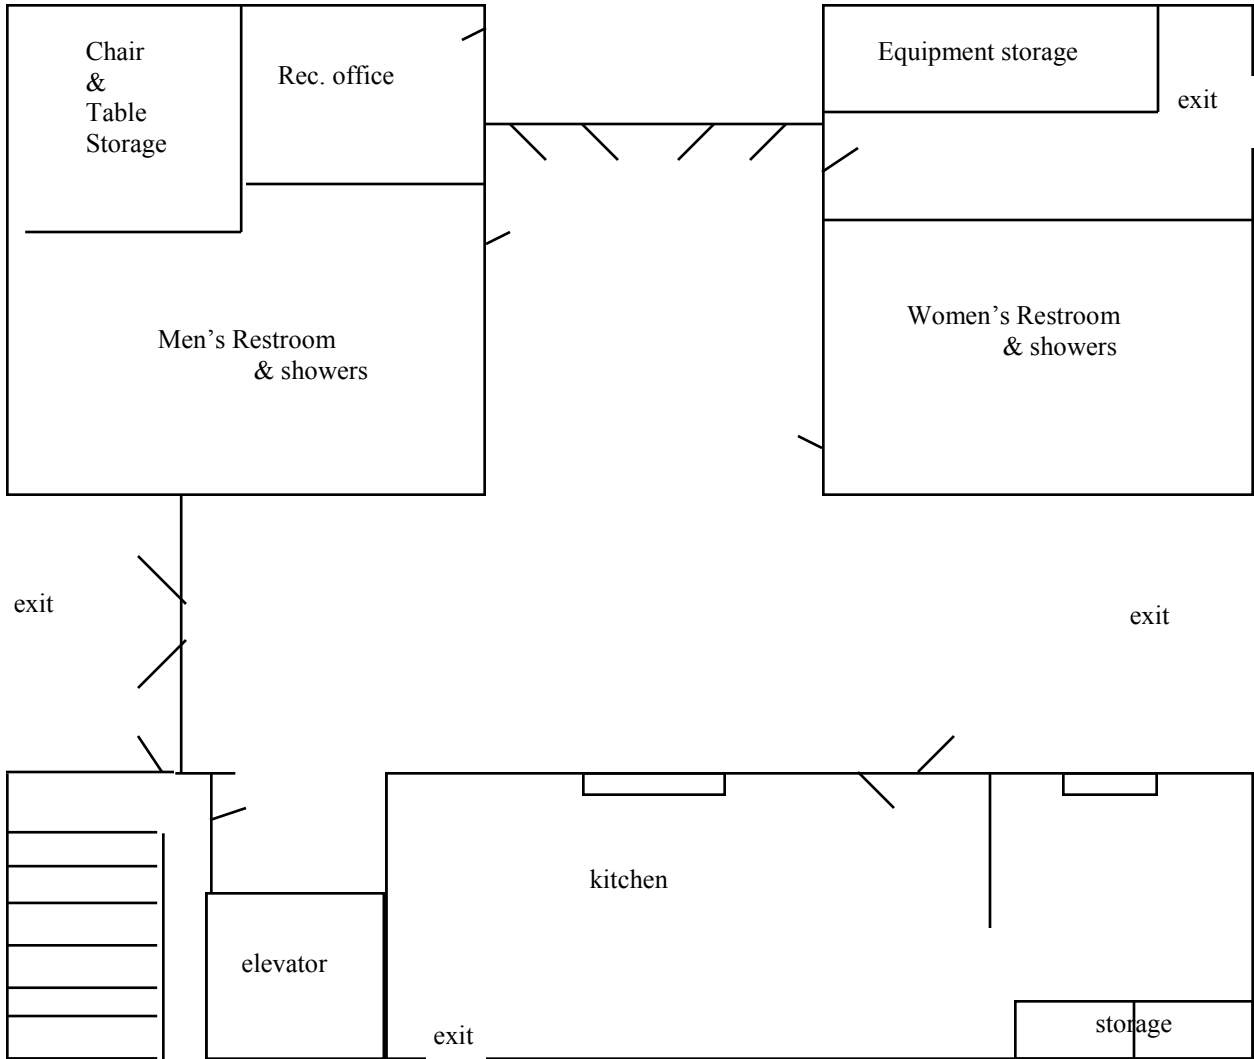

Children's Building

Sanctuary Building

YOUTH BUILDING

kitchen

Boys
bathrm

Girls
Bath-
room

55

HS Youth
Wednesday Night
Bible Study

70

Youth Sunday
School

Stage

storage

ACTIVITIES CENTER

(2nd Floor)

Preschool Building

exit

Activities Center (1st Floor)

exit

GYM