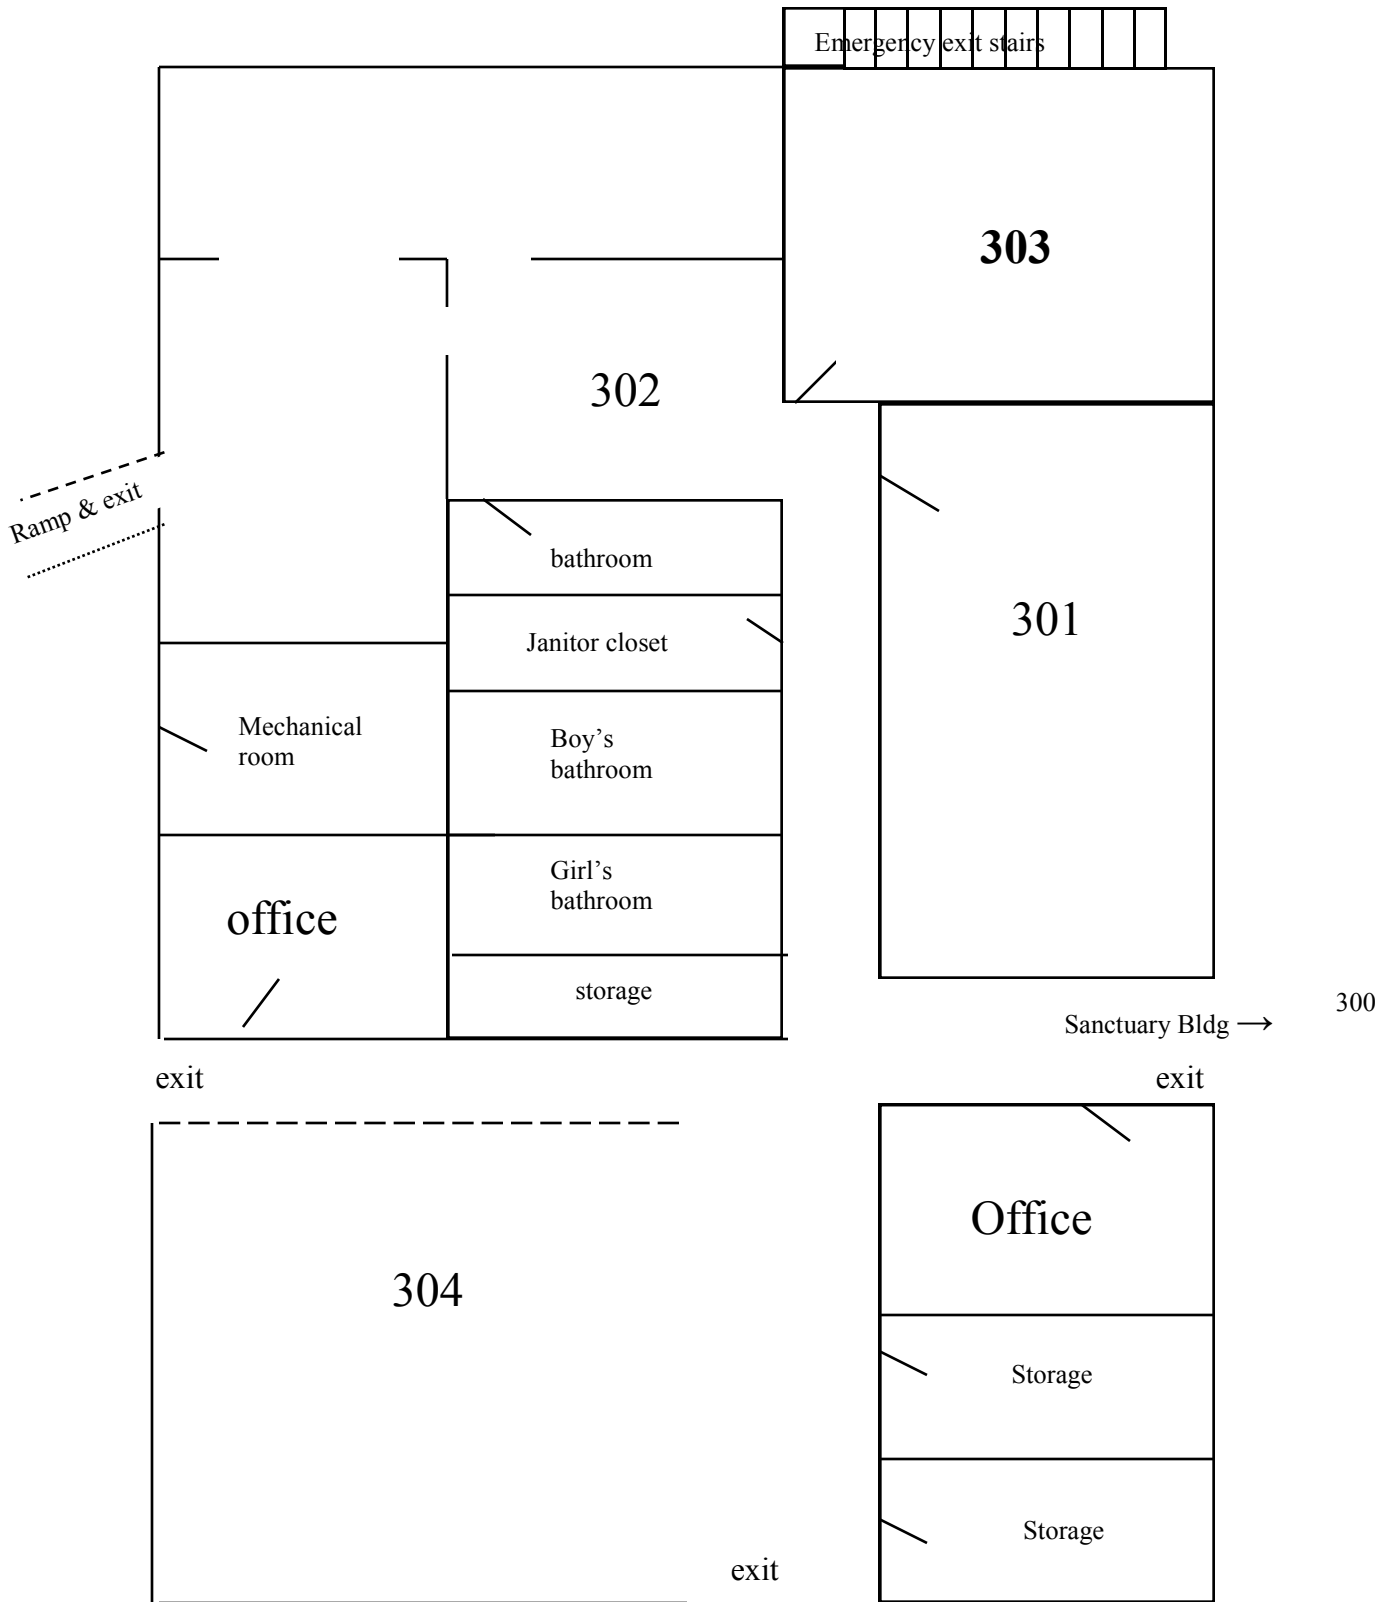

Children's Building

Sanctuary Building

YOUTH BUILDING

kitchen

Boys
bathrm

Girls
Bath-
room

55

HS Youth
Wednesday Night
Bible Study

70

Youth Sunday
School

Stage

storage

ACTIVITIES CENTER

(2nd Floor)

Preschool Building

exit

Activities Center (1st Floor)

exit

GYM