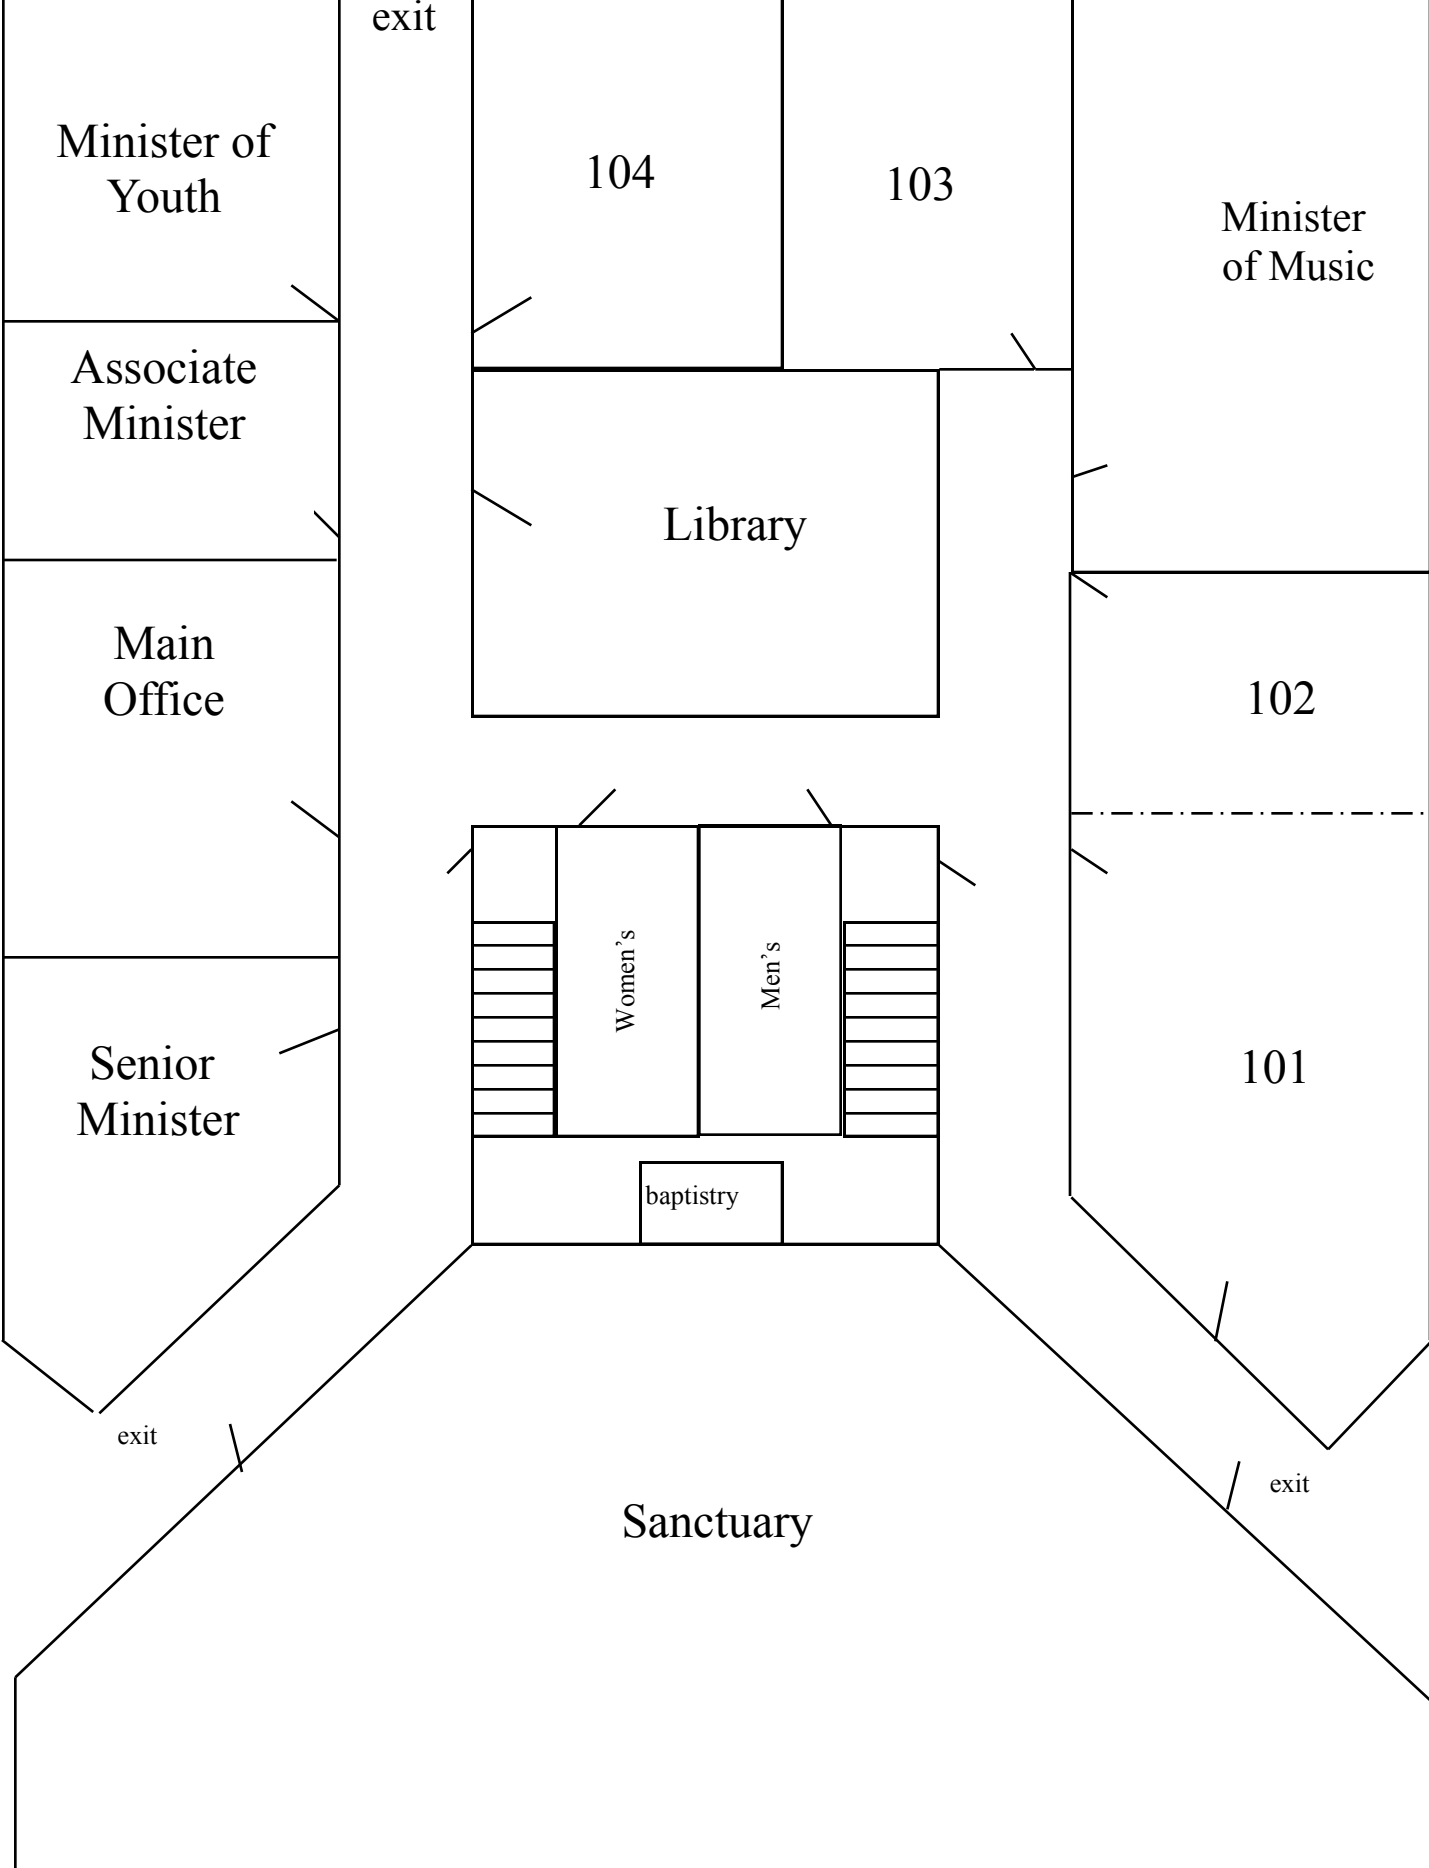

Children's Building

Sanctuary Building

YOUTH BUILDING

kitchen

Boys
bathrm

Girls
Bath-
room

55

HS Youth
Wednesday Night
Bible Study

70

Youth Sunday
School

Stage

storage

ACTIVITIES CENTER

(2nd Floor)

Preschool Building

exit

Activities Center (1st Floor)

exit

GYM