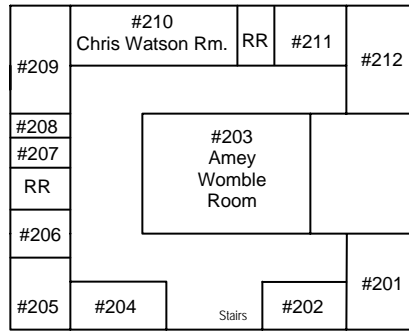

2nd Floor ~ Main Building

**Sunday School Classes
For Children & Youth
(Sunday, 10:00 am)**

| | |
|------------------------|----------|
| Preschool | Room 204 |
| Grades K-2 | Room 202 |
| Grades 3-5 | Room 205 |
| Middle School (Gr 6-8) | Room 210 |
| High School | Room 212 |

**Pioneer Clubs for Children
(Wednesdays, 6:30 pm)**

| | |
|-----------------------|----------|
| 2-3 Year Olds | Room 204 |
| 4-5 Year Olds | Room 203 |
| Grades 1-2 | Room 205 |
| Grades 3-4 | Room 210 |
| Trailblazers (Gr 5-6) | Room 211 |

**1st Floor ~
Main
Building**

**Basement ~
Main
Building**

Wesley Center

Adult Sunday School Classes:

| | |
|------------------------|-----------------------|
| Transitioners | 1st Floor, Main Bldg. |
| Bible Study en Español | #203, Main Bldg. |
| Epworth-Tyson Class | Parlor |
| A.L. Isley Class | Chapel |
| Inquirers Class | Library |
| Seekers Class | Room 301 |
| Fellowship Class | Room 302 |
| Amey Womble Class | Room 306 |
| Sneakers Class | Great Room |

Parking Lot Entrance

RR Denotes Restroom

Map is not to precise scale.