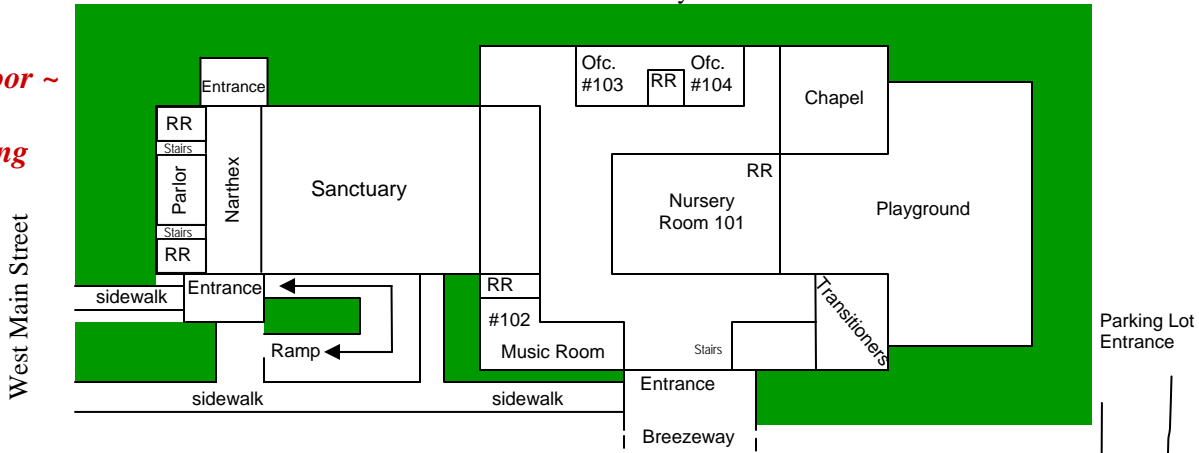

2nd Floor ~ Main Building

**Sunday School Classes
For Children & Youth
(Sunday, 10:00 am)**

| | |
|------------------------|----------|
| Preschool | Room 204 |
| Grades K-2 | Room 202 |
| Grades 3-5 | Room 205 |
| Middle School (Gr 6-8) | Room 210 |
| High School | Room 212 |

**Pioneer Clubs for Children
(Wednesdays, 6:30 pm)**

| | |
|-----------------------|----------|
| 2-3 Year Olds | Room 204 |
| 4-5 Year Olds | Room 203 |
| Grades 1-2 | Room 205 |
| Grades 3-4 | Room 210 |
| Trailblazers (Gr 5-6) | Room 211 |

**1st Floor ~
Main
Building**

**Basement ~
Main
Building**

Wesley Center

Adult Sunday School Classes:

| | |
|------------------------|-----------------------|
| Transitioners | 1st Floor, Main Bldg. |
| Bible Study en Español | #203, Main Bldg. |
| Epworth-Tyson Class | Parlor |
| A.L. Isley Class | Chapel |
| Inquirers Class | Library |
| Seekers Class | Room 301 |
| Fellowship Class | Room 302 |
| Amey Womble Class | Room 306 |
| Sneakers Class | Great Room |

Parking Lot Entrance

RR Denotes Restroom

Map is not to precise scale.