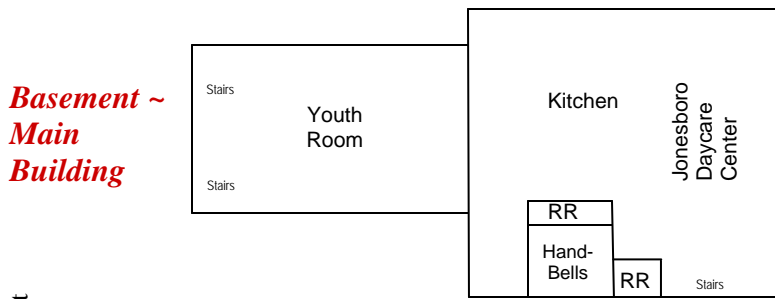

2nd Floor ~ Main Building

**Sunday School Classes
For Children & Youth
(Sunday, 10:00 am)**

| | |
|------------------------|----------|
| Preschool | Room 204 |
| Grades K-2 | Room 202 |
| Grades 3-5 | Room 205 |
| Middle School (Gr 6-8) | Room 210 |
| High School | Room 212 |

**Pioneer Clubs for Children
(Wednesdays, 6:30 pm)**

| | |
|-----------------------|----------|
| 2-3 Year Olds | Room 204 |
| 4-5 Year Olds | Room 203 |
| Grades 1-2 | Room 205 |
| Grades 3-4 | Room 210 |
| Trailblazers (Gr 5-6) | Room 211 |

**1st Floor ~
Main
Building**

**Basement ~
Main
Building**

Wesley Center

Adult Sunday School Classes:

| | |
|------------------------|-----------------------|
| Transitioners | 1st Floor, Main Bldg. |
| Bible Study en Español | #203, Main Bldg. |
| Epworth-Tyson Class | Parlor |
| A.L. Isley Class | Chapel |
| Inquirers Class | Library |
| Seekers Class | Room 301 |
| Fellowship Class | Room 302 |
| Amey Womble Class | Room 306 |
| Sneakers Class | Great Room |

Parking Lot Entrance

RR Denotes Restroom

Map is not to precise scale.