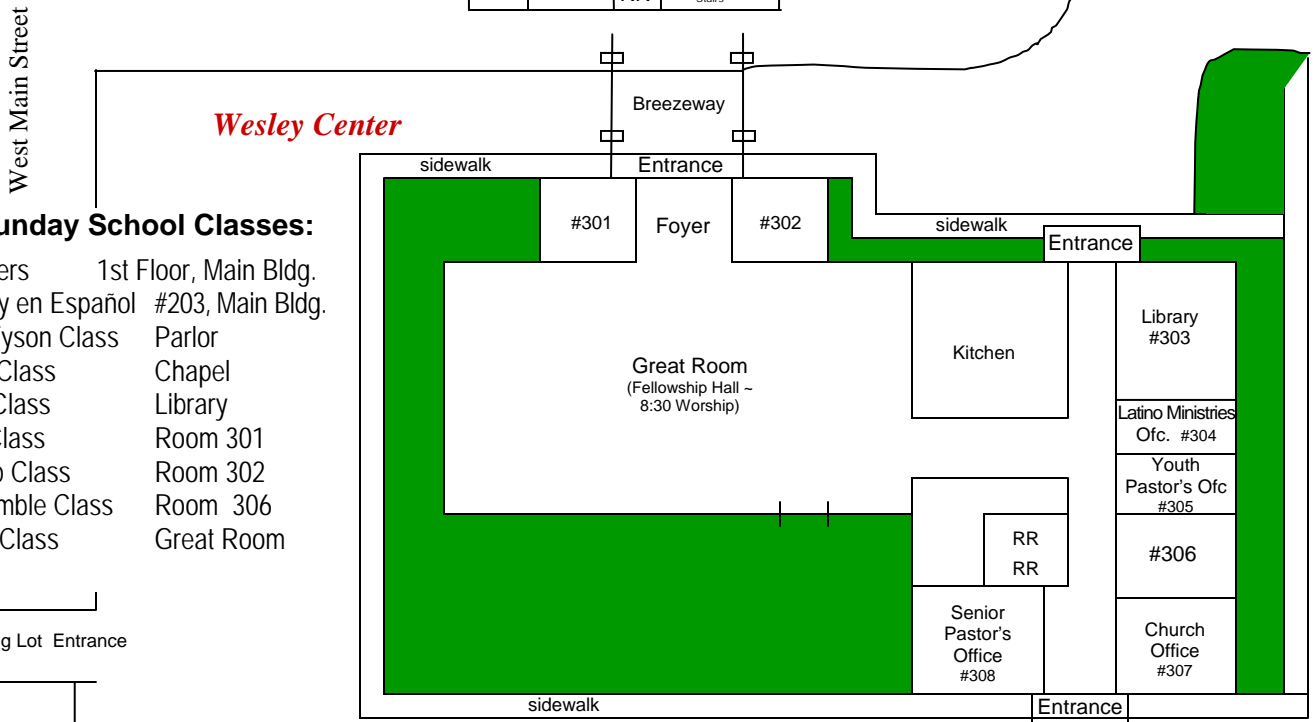

**Pioneer Clubs for Children
(Wednesdays, 6:30 pm)**

| | |
|-----------------------|----------|
| 2-3 Year Olds | Room 204 |
| 4-5 Year Olds | Room 203 |
| Grades 1-2 | Room 205 |
| Grades 3-4 | Room 210 |
| Trailblazers (Gr 5-6) | Room 211 |

**1st Floor ~
Main
Building**

**Basement ~
Main
Building**

Wesley Center

Adult Sunday School Classes:

| | |
|------------------------|-----------------------|
| Transitioners | 1st Floor, Main Bldg. |
| Bible Study en Español | #203, Main Bldg. |
| Epworth-Tyson Class | Parlor |
| A.L. Isley Class | Chapel |
| Inquirers Class | Library |
| Seekers Class | Room 301 |
| Fellowship Class | Room 302 |
| Amey Womble Class | Room 306 |
| Sneakers Class | Great Room |

Parking Lot Entrance

RR Denotes Restroom

Map is not to precise scale.