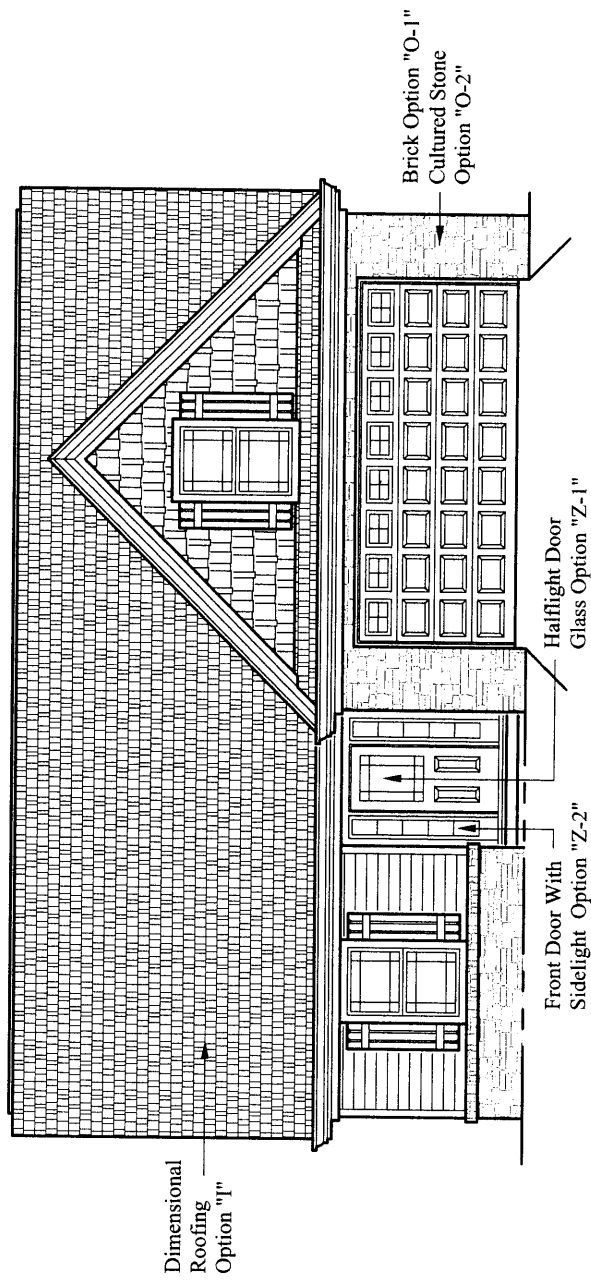

The Heritage

Base Model (Subject To Change) : \$147,900

Base Price Does Not Include Lot Premium

See Reverse Side for Floor Plans

HERITAGE shown below with OPTIONAL FEATURES

* See SELECTION/OPTION SHEET for all available options and pricing

Base Model Includes:
 2-Bedrooms, 2-Baths
 1212 Sq. Ft. Living Area
 288 Sq. Ft. Bonus Room
 400 Sq. Ft. Garage Area
 1900 Total Sq. Ft.
 (May Increase w/ Options)

All dimensions are from outside framing to C/L of partitions - Actual dimensions may vary slightly from plans & models