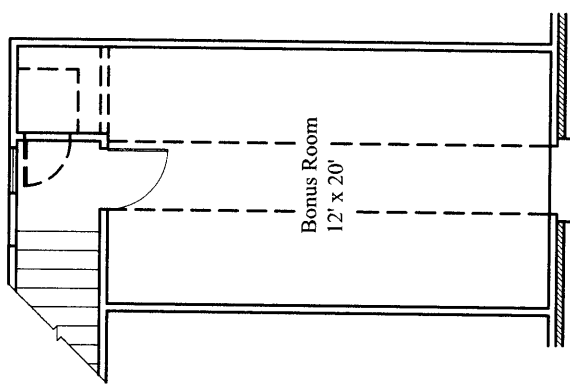

Base Model Includes:
 2-Bedrooms, 2-Baths
 1212 Sq. Ft. Living Area
 288 Sq. Ft. Bonus Room
 400 Sq. Ft. Garage Area
 1900 Total Sq. Ft.
 (May Increase w/ Options)

All dimensions are from outside framing to C/L of partitions - Actual dimensions may vary slightly from plans & models