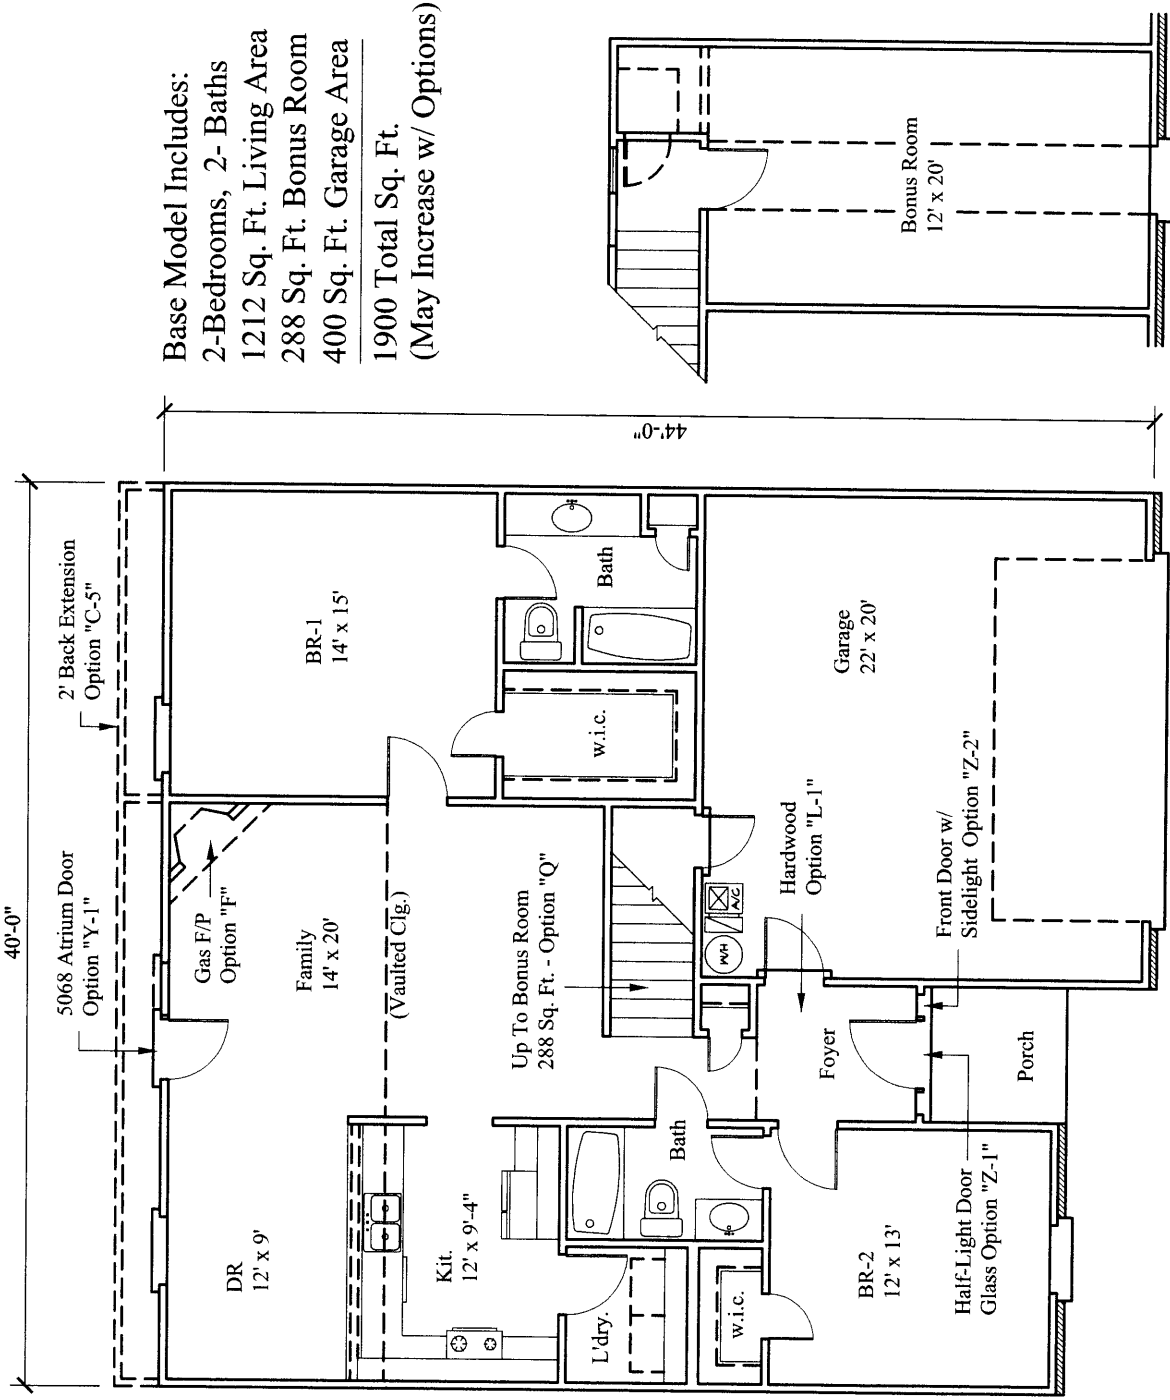

The Heritage

Base Model (Subject To Change) : \$147,900

Base Price Does Not Include Lot Premium

See Reverse Side for Floor Plans

HERITAGE shown below with OPTIONAL FEATURES

* See SELECTION/OPTION SHEET for all available options and pricing

Base Model Includes:
 2-Bedrooms, 2-Baths
 1212 Sq. Ft. Living Area
 288 Sq. Ft. Bonus Room
 400 Sq. Ft. Garage Area
 1900 Total Sq. Ft.
 (May Increase w/ Options)

All dimensions are from outside framing to C/L of partitions - Actual dimensions may vary slightly from plans & models