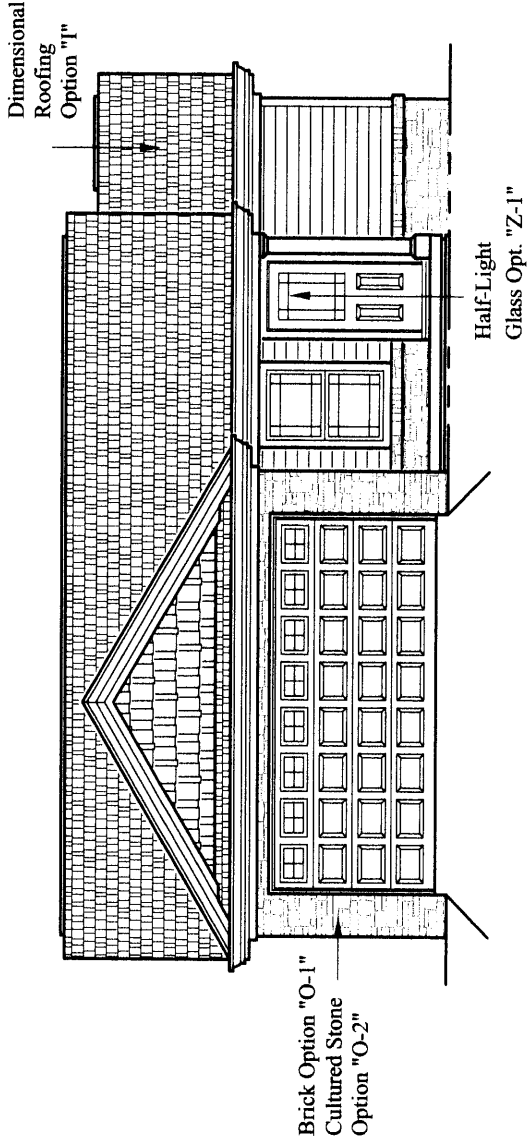

The Tuscany

Base Model (Subject To Change) : \$113,900

Base Price Does Not Include Lot Premium

See Reverse Side for Floor Plans

TUSCANY shown below with OPTIONAL FEATURES

* See SELECTION/OPTION SHEET for all available options and pricing

For Information, Call **Worley Builders, Inc., Realtors®**

(865) 922-2600

Visit Online: www.worleybuildersinc.com

The Tuscany

Floor Plan

Base Model Includes:

Two-Bedrooms, Two Baths
864 Sq. Ft. Living Area

(Total Sq. Ft. May Increase w/ Options)