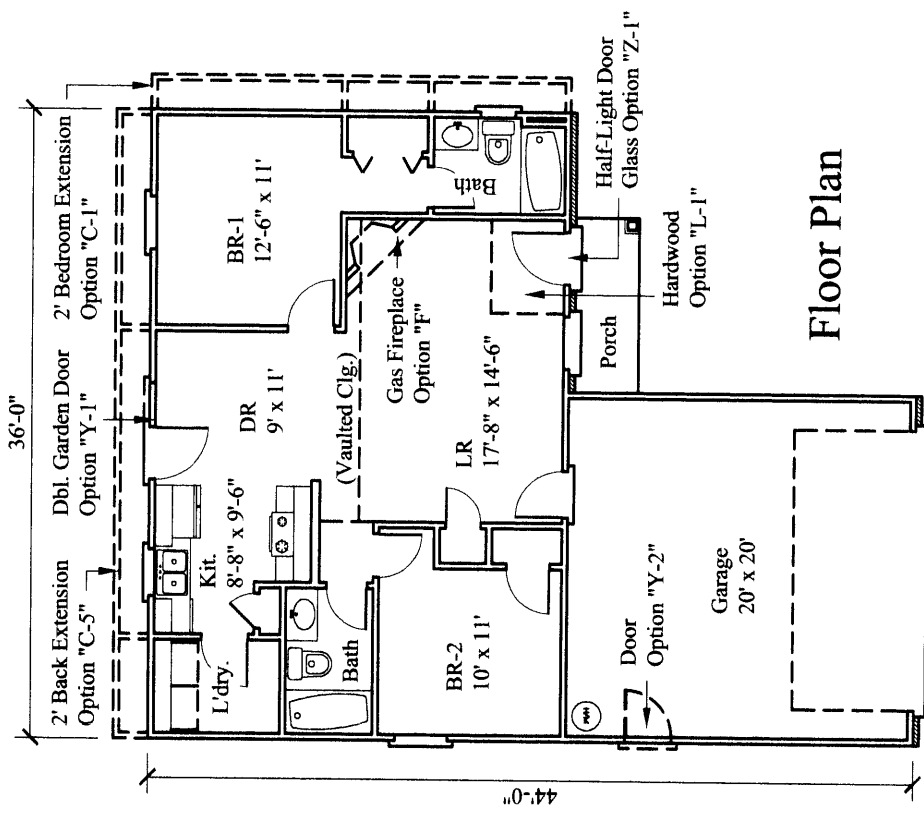

For Information, Call **Worley Builders, Inc., Realtors®**

(865) 922-2600

Visit Online: www.worleybuildersinc.com

The Tuscany

Floor Plan

Base Model Includes:

Two-Bedrooms, Two Baths
864 Sq. Ft. Living Area

(Total Sq. Ft. May Increase w/ Options)

Floor Plan Base Model

Garage Model Includes:

Two-Bedrooms, Two Baths

864 Sq. Ft. Living Area

400 Sq. Ft. Garage Area

1264 Sq. Ft. Total

(May Increase w/ Options)

All dimensions are from outside framing to C/L of partitions -
Actual dimensions may vary slightly from plans & models