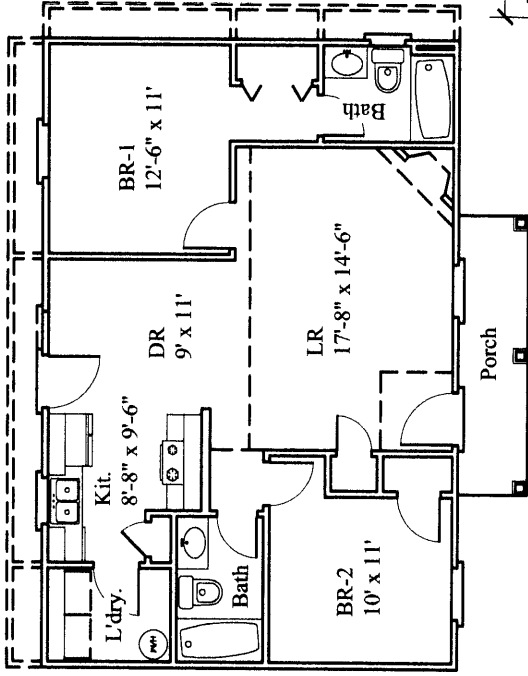

The Tuscany

Base Model (Subject To Change) : \$113,900

Base Price Does Not Include Lot Premium

See Reverse Side for Floor Plans

TUSCANY shown below with OPTIONAL FEATURES

* See SELECTION/OPTION SHEET for all available options and pricing

For Information, Call **Worley Builders, Inc., Realtors®**

(865) 922-2600

Visit Online: www.worleybuildersinc.com

The Tuscany

Floor Plan

Base Model Includes:

Two-Bedrooms, Two Baths
864 Sq. Ft. Living Area

(Total Sq. Ft. May Increase w/ Options)

Floor Plan Base Model

Garage Model Includes:

Two-Bedrooms, Two Baths

864 Sq. Ft. Living Area

400 Sq. Ft. Garage Area

1264 Sq. Ft. Total

(May Increase w/ Options)

All dimensions are from outside framing to C/L of partitions -
Actual dimensions may vary slightly from plans & models