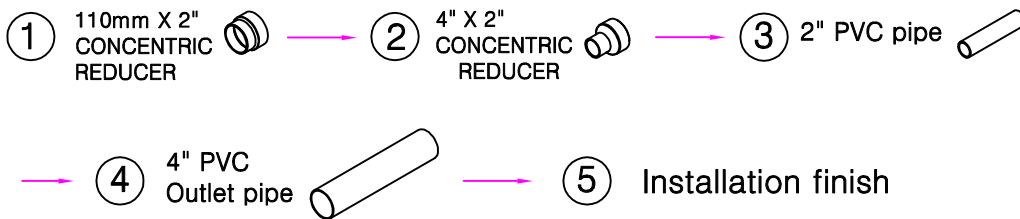

FRP Filter Tank Installation manual

Pump fed model

► Installation order