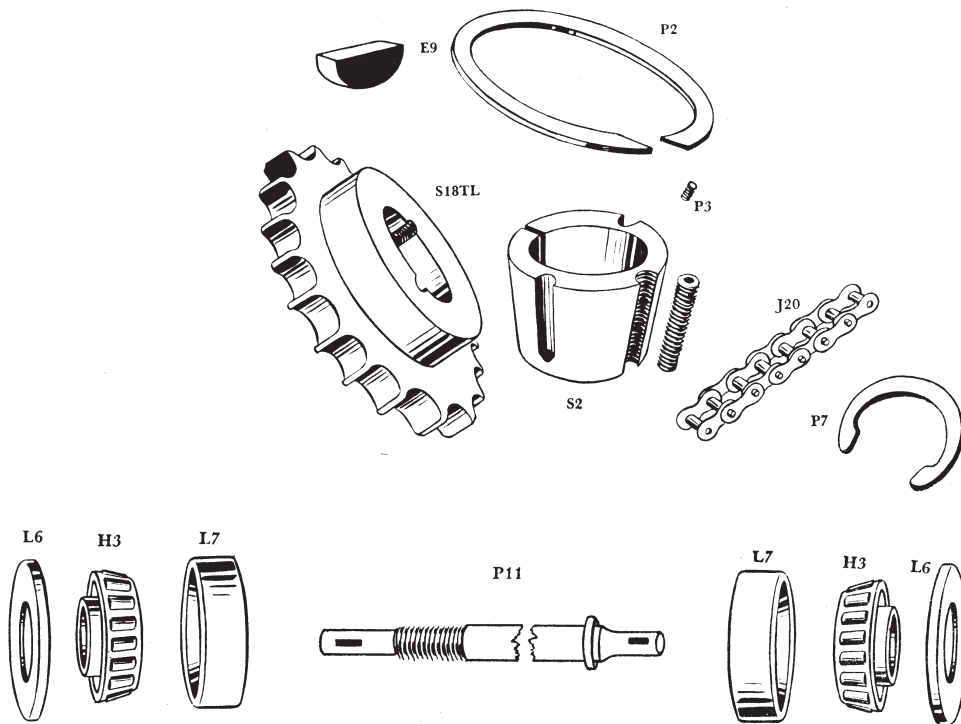

MAIN SHAFT ASSEMBLY

POWER TRANSFER UNIT

MB HARVESTER • P.O. BOX 56 • MANCHESTER, NY 14504 • 585-289-8027