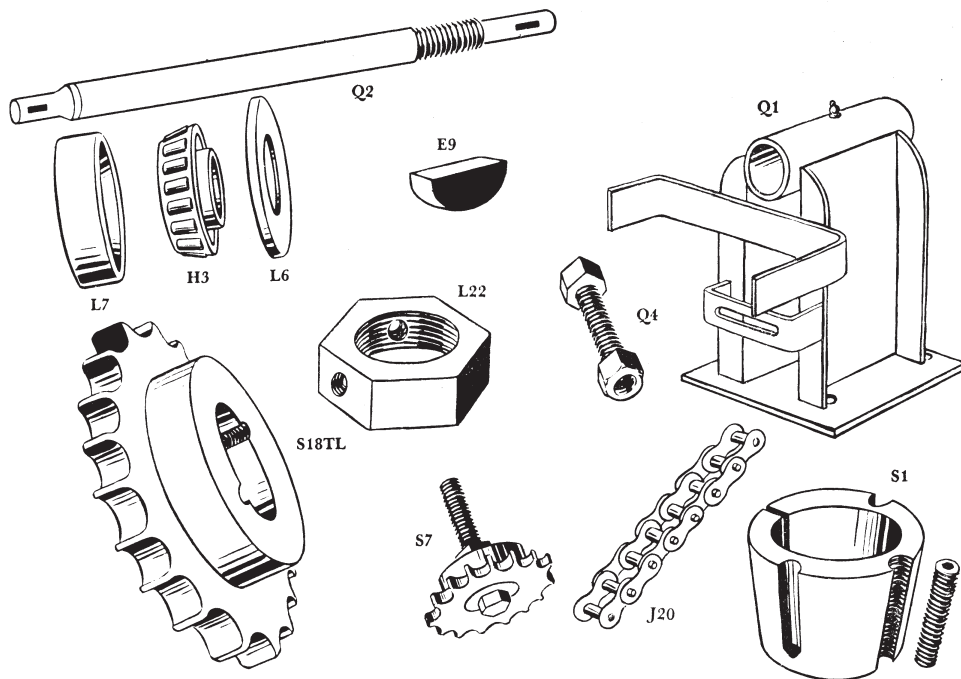

MAIN SHAFT ASSEMBLY

POWER TRANSFER UNIT

MB HARVESTER • P.O. BOX 56 • MANCHESTER, NY 14504 • 585-289-8027