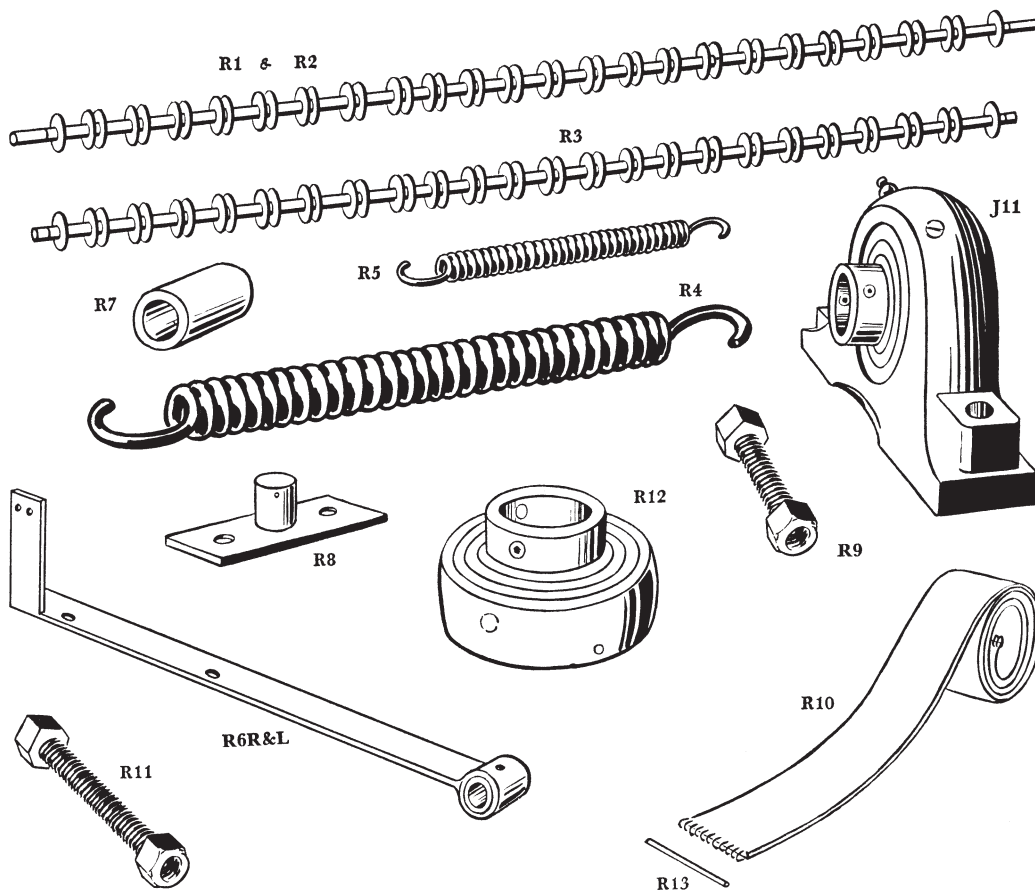

# STRIPPER BELT & GUIDE ROLL ASSY

---

---

---

MB HARVESTER • P.O. BOX 56 • MANCHESTER, NY 14504 • 585-289-8027