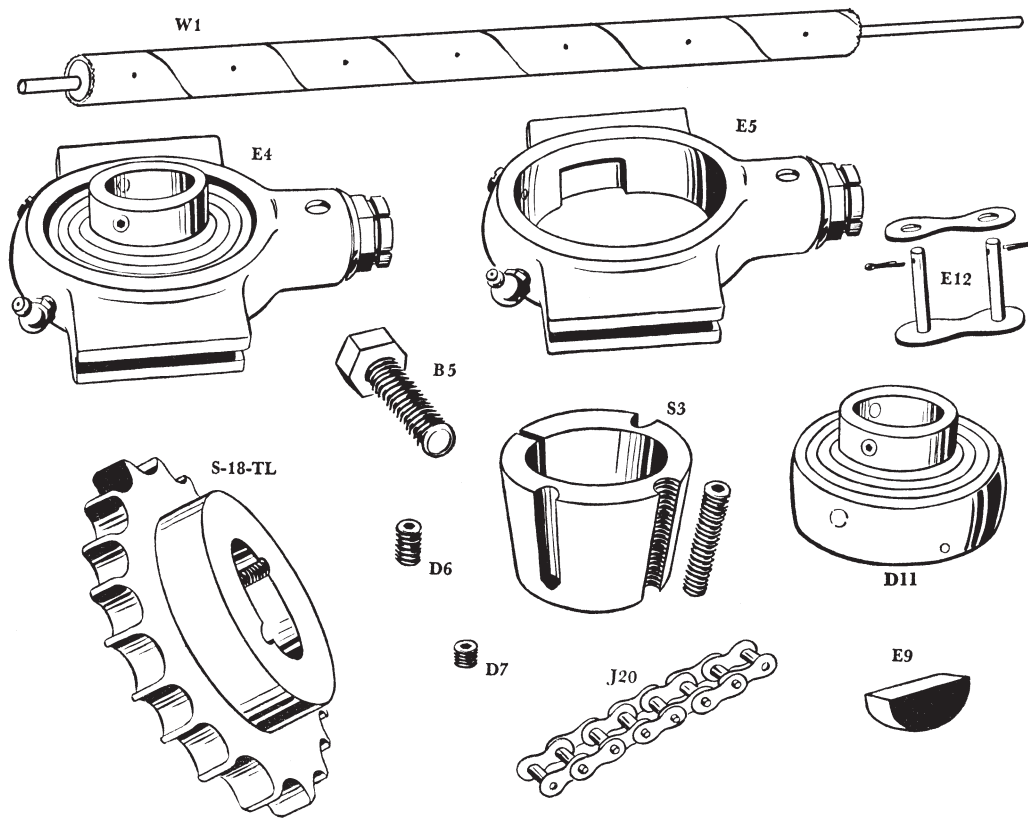

# ELEVATOR DRIVE ROLL ASSEMBLY

---

---

# HYDRAULIC LIFT FOR ELEVATOR

---

---

---

MB HARVESTER • P.O. BOX 56 • MANCHESTER, NY 14504 • 585-289-8027