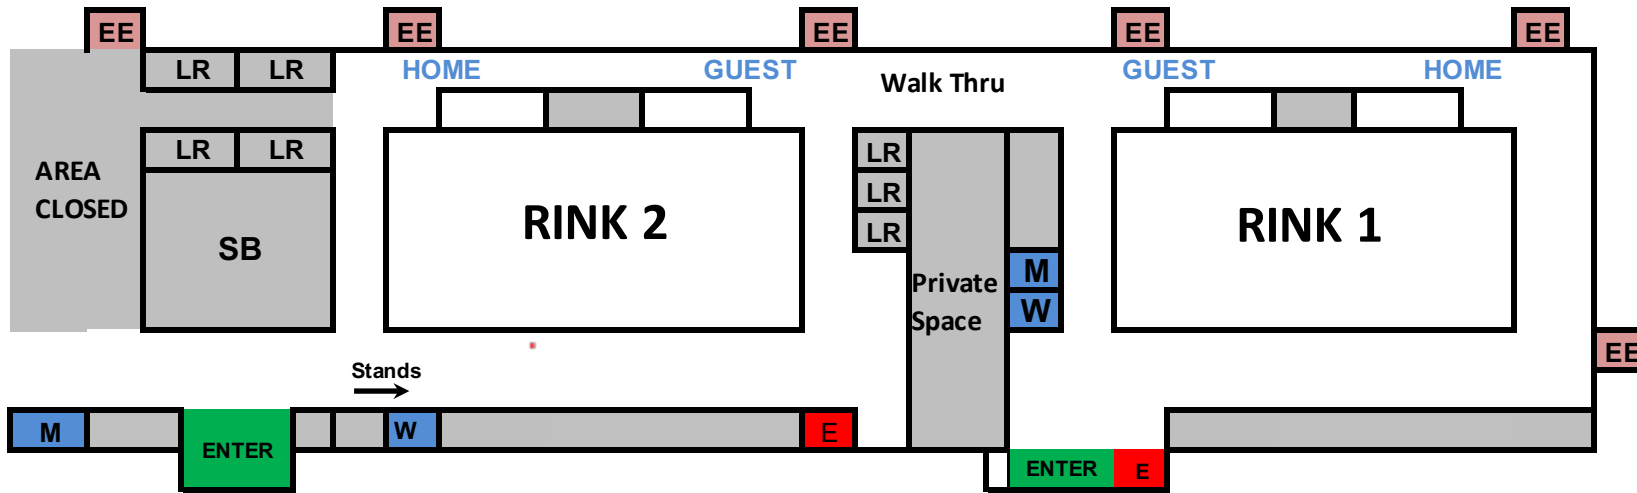

SPORTSPLEX LAYOUT 2021 - 22 Indoor Season

AREAS IN USE

- Rink entrances, traffic Flow
- All athletes and spectators exit here
- Womens Restroom (open)
- Mens Restroom (open)
- Team Areas

CLOSED AREAS

- LR Locker Rooms
- S Stands
- SB Snack Bar and seating area
- Walk through traffic directions
- EE Emergency Exits

Team Flow: The first round of teams follow the flow on the diagram and assemble in the team areas as marked
 The next round of teams will wait in Home and Guest/Away areas indicated until the rinks are cleared