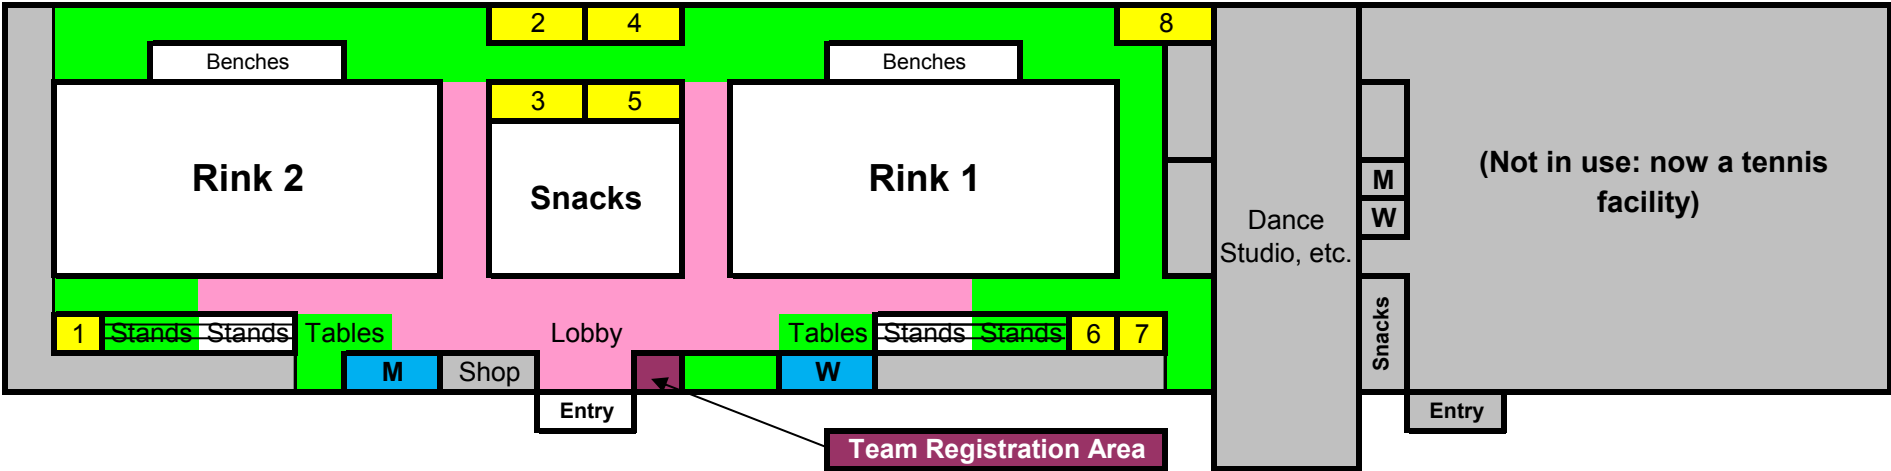

# SPORTSPLEX INDOOR FIELD HOCKEY LAYOUT 2015-16 SEASON

**Key:**

- Common Areas: **NO** Team Set-up or Stick-work, **PLEASE**
- Player Locker Rooms
- Additional Suggested Team Set-up Areas and Team Warm-up Areas
- Rest Rooms
- Spectator Only Stands