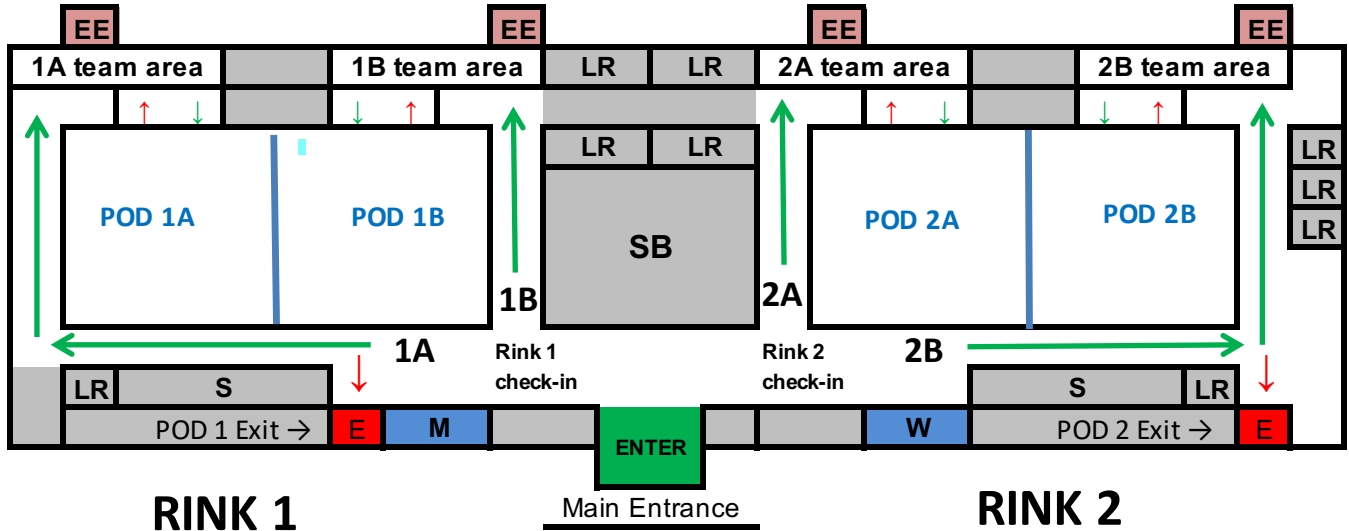

# SPORTSPLEX LAYOUT

## AREAS IN USE

- IN All athletes enter here
- E Pod Exits
- W Womens Restroom (open)
- M Mens Restroom (open)

## CLOSED AREAS

- LR Locker Rooms
- S Stands
- SB Snack Bar and seating area

- EE Emergency Exits