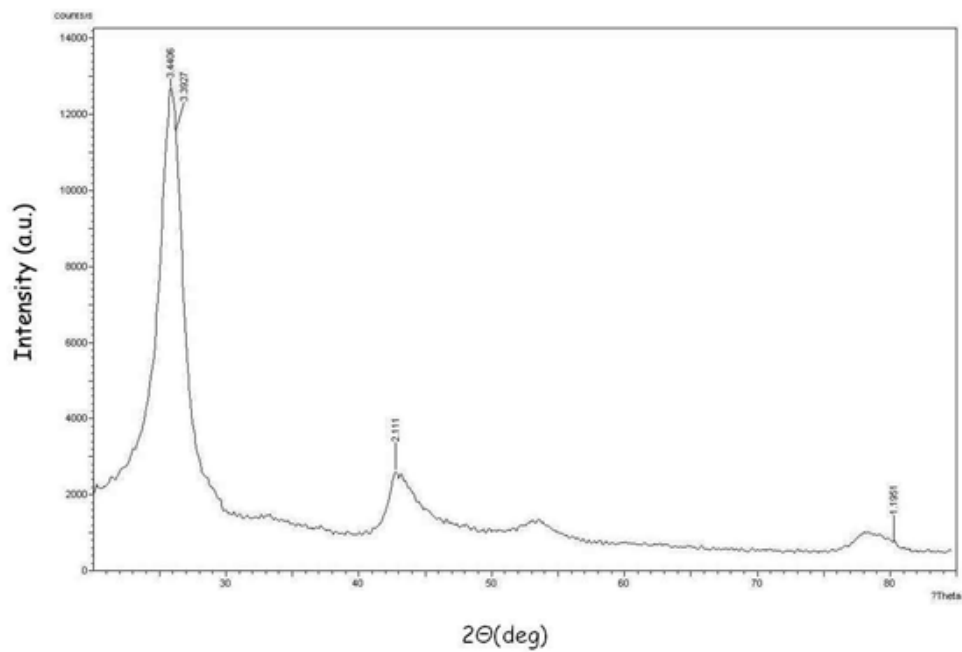

Stock#: US4306

X-ray diffraction pattern