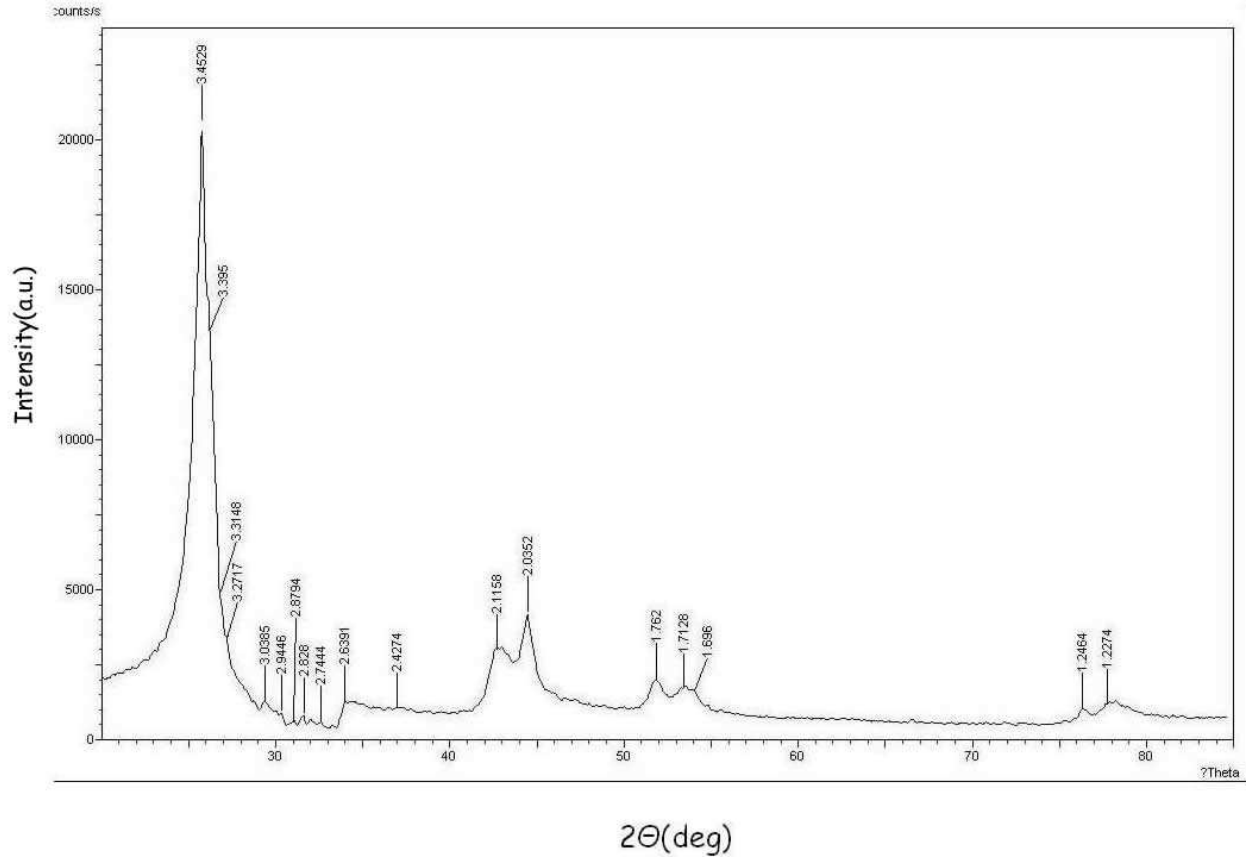

Stock#: US4315

X-ray diffraction pattern