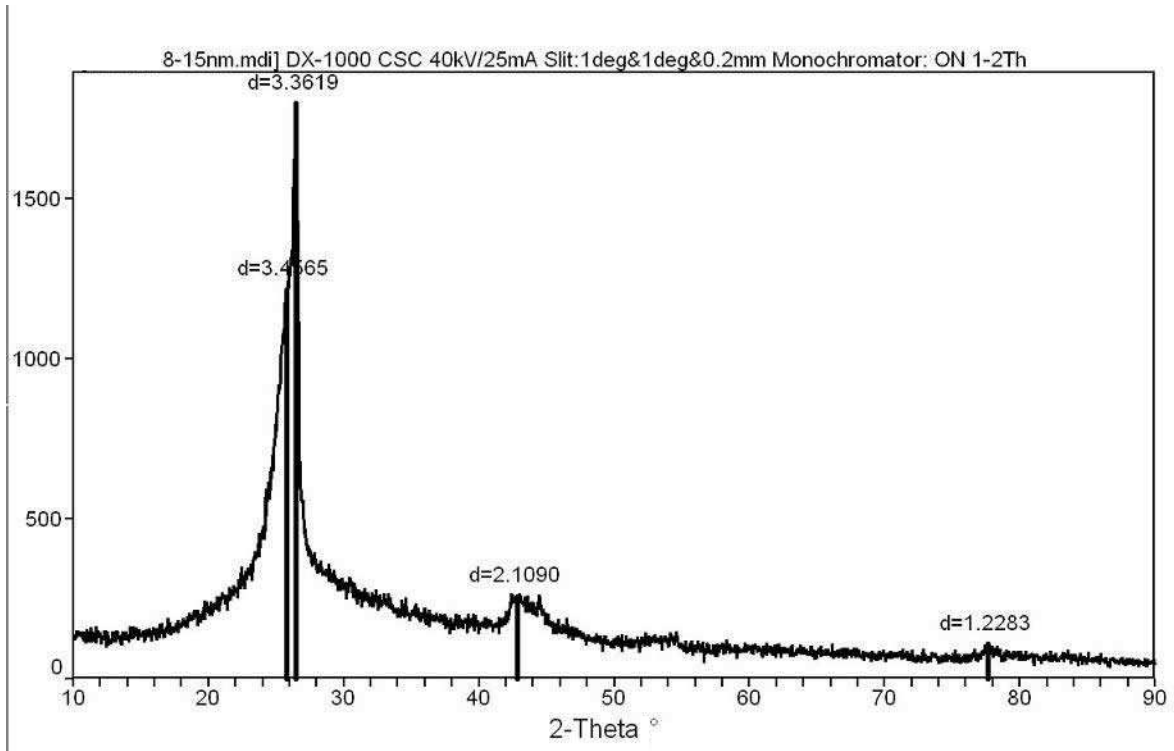

Stock#: US4402

X-ray diffraction pattern