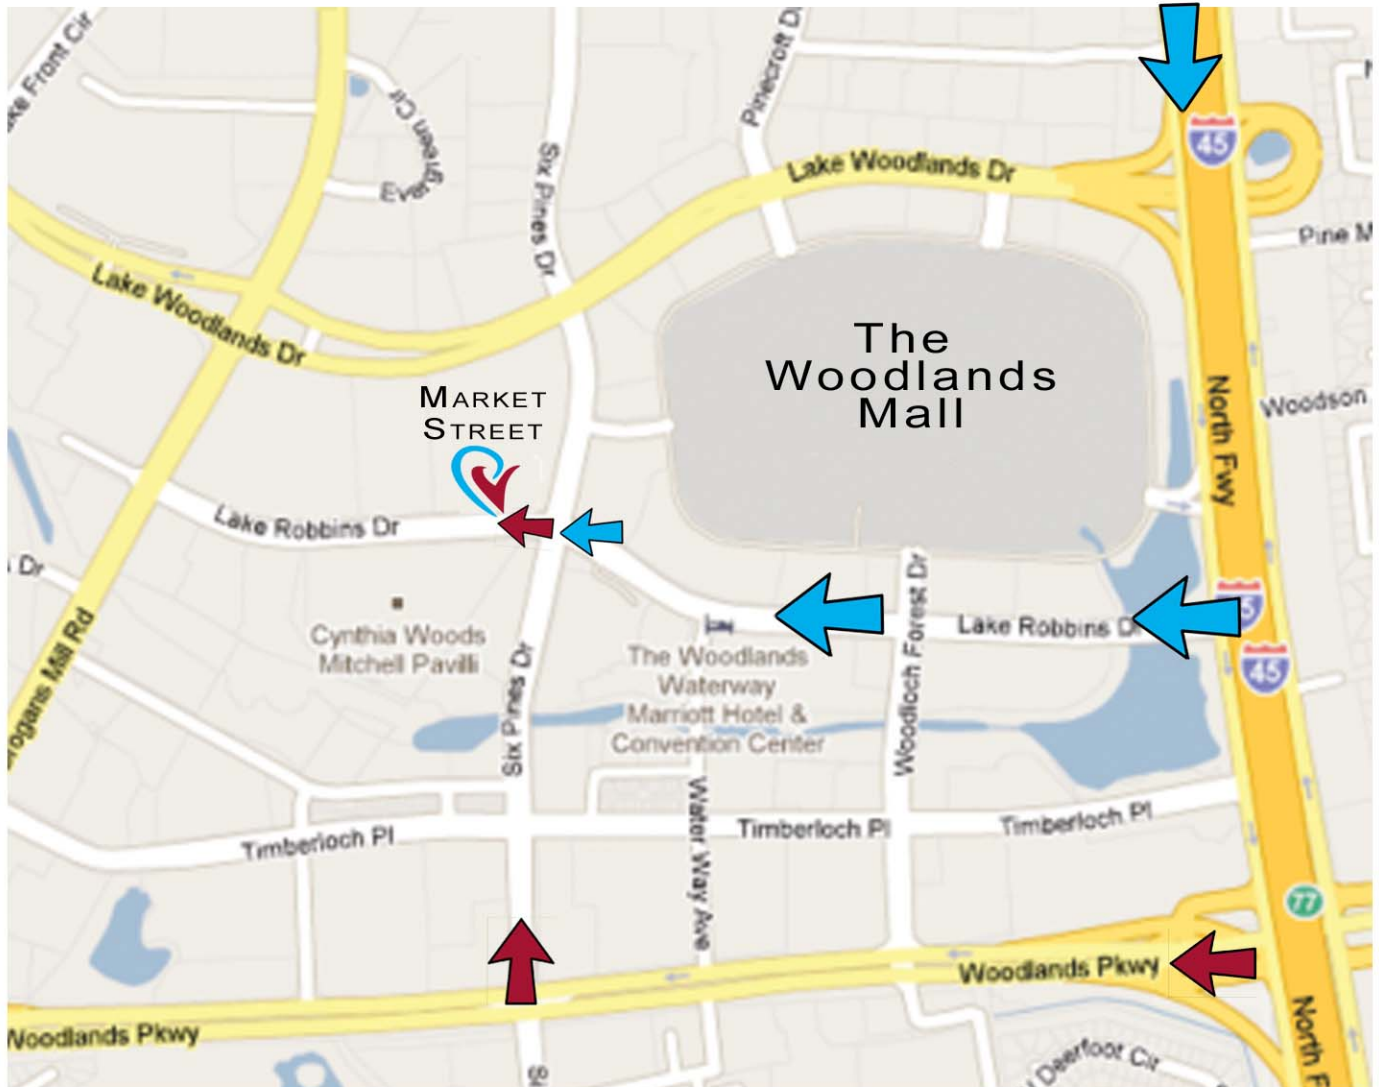

ClearChoice

HEARING CENTER

Conveniently Located
In Market Street Shopping Area
South Commons Bldg. 8 Level 2
(same building as movie theatre)

9595 SIX PINES DR.
SUITE 8210
THE WOODLANDS, TX 77380
TEL. 281.772.4920

Free Parking Garage
Park on Level 3.
Walk across Sky Bridge
Turn right into Regus Exec. Suites
Check in at Reception Desk

 Parking on Level 1

→ FROM HOUSTON:
Take I-45 North
Exit Woodlands Parkway
Turn Right on Six Pines Dr.
Turn Left on Lake Robbins
Turn Immediate Right
Enter Parking Garage

→ FROM CONROE:
Take I-45 South
Exit Woodlands Parkway
Turn Rt on Lake Robbins
After Crossing Six Pines
Turn Rt into Market Street
Enter Parking Garage