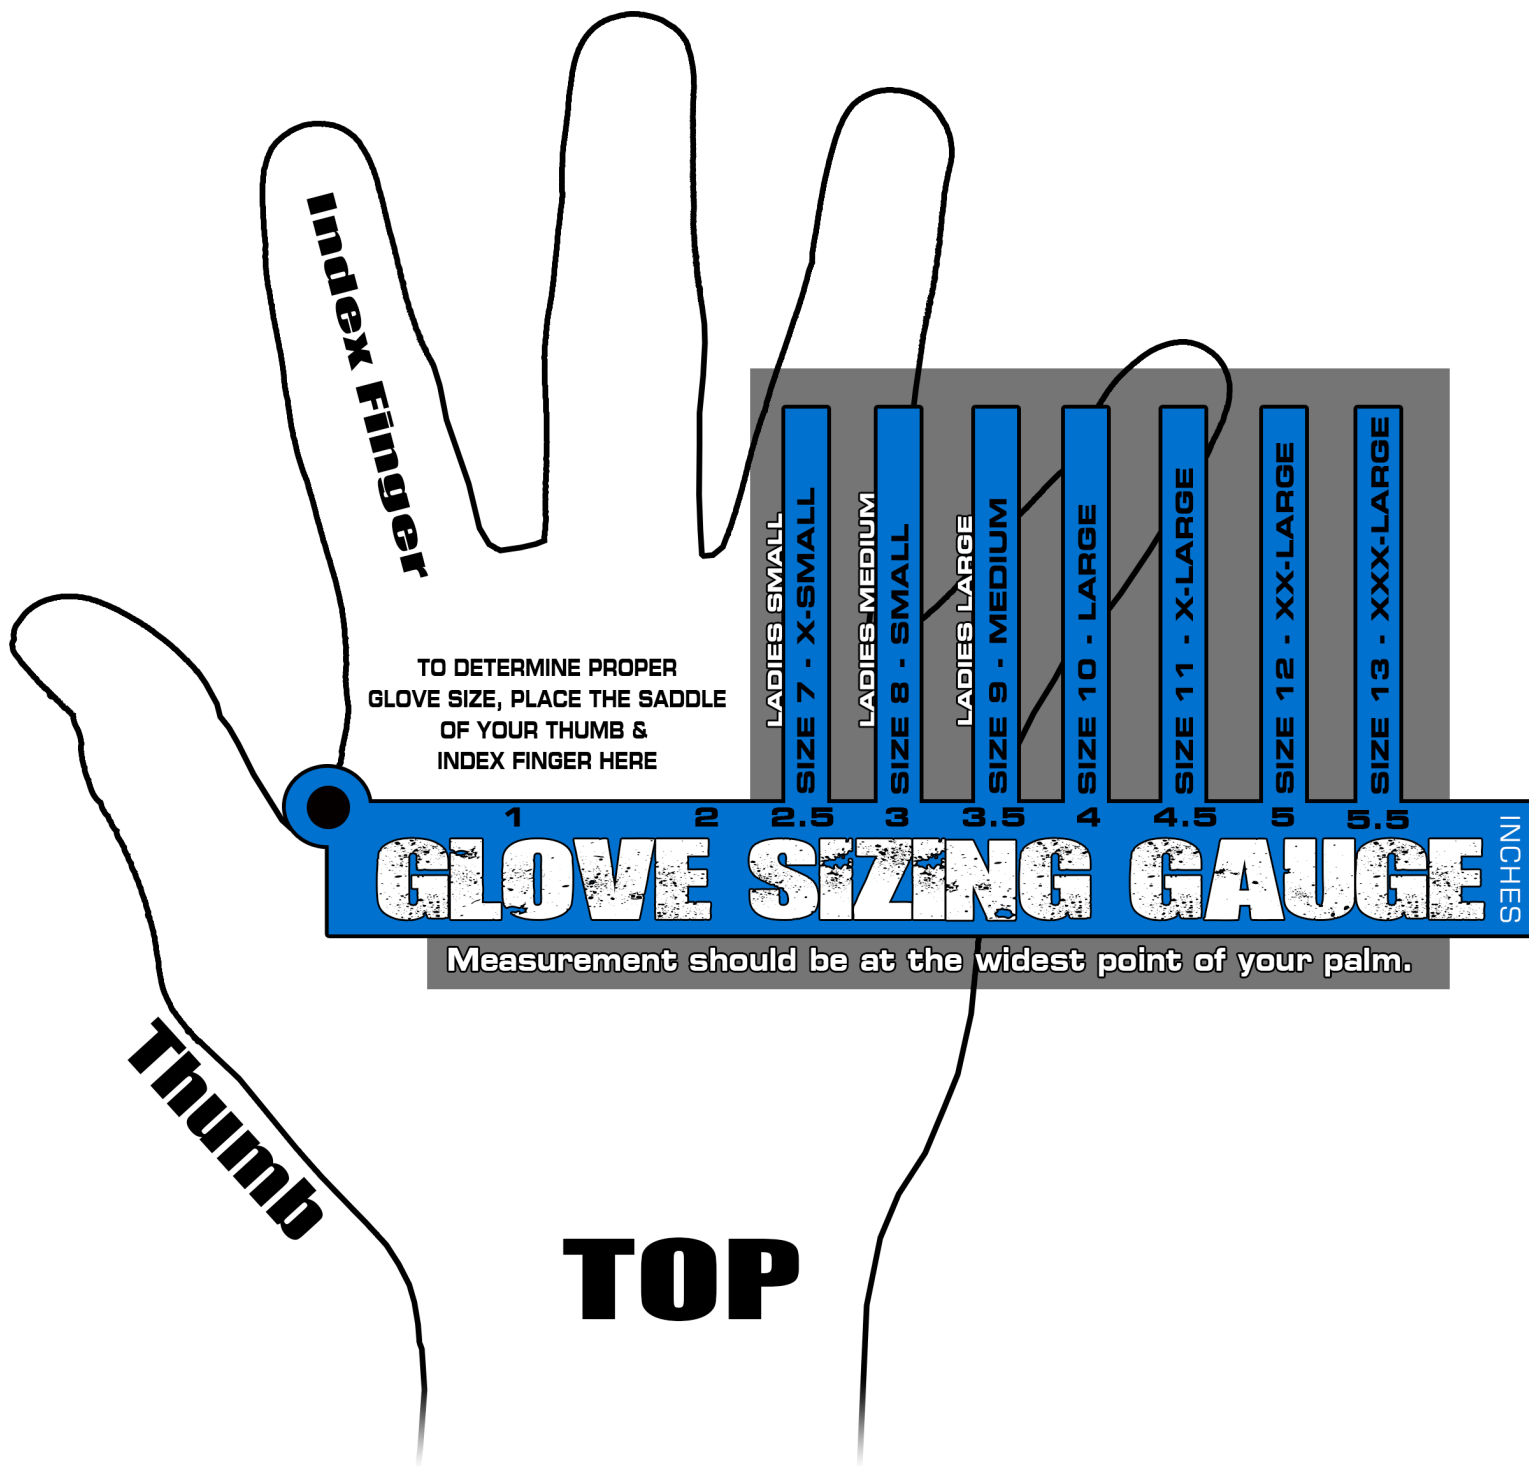

tourmaster[®]

Innovation • Style • Comfort

GLOVE SIZING CART

Measurement should be at the widest point of your palm.

***IMPORTANT:** The above gauge is to be used as a sizing Guide Only.

Be sure to consider weight distribution, bodyproportion and garment design when selecting a suitable size.

For optimum fit and control, be sure the gloves fit snugly.