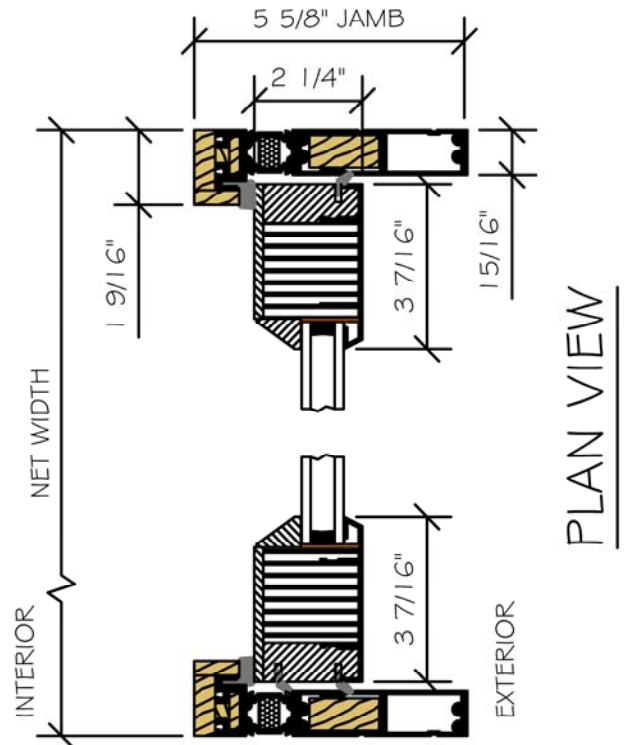

SECTION VIEW

PLAN VIEW

ENERGY SOLUTIONS
 EUROPEAN CLAD BIFOLD
 W/RAISED SILL
 SCALE: 3" = 1'-0"

PROPRIETARY AND CONFIDENTIAL
 THIS DRAWING AND ITS CONTENTS ARE THE
 PROPERTY OF AG MILLWORKS. REPRODUCTION
 OF ANY PART OF THE DRAWING IN ANY FORM
 WHATSOEVER WITHOUT THE PRIOR WRITTEN
 PERMISSION OF AG MILLWORKS IS STRICTLY
 FORBIDDEN. © 2013 AG MILLWORKS

STICKING OPTIONS

-  SQUARE
-  BEVEL
-  OVOLO

TO PRINT TO SCALE,
 SELECT "ACTUAL SIZE" OR
 DESELECT "FIT TO PAGE"
 IN PRINT DIALOGUE BOX