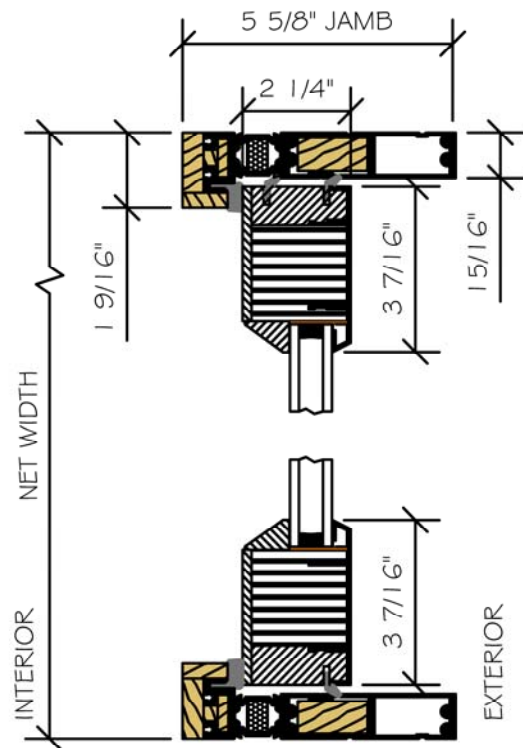

SECTION VIEW

PLAN VIEW

NO WARRANTY FOR WATER, WIND, OR DUST PENETRATION ON BIFOLDS WITH ULTRA GUIDE.

ENERGY SOLUTIONS
EUROPEAN CLAD BIFOLD
W/ULTRA GUIDE
SCALE: 3" = 1'-0

PROPRIETARY AND CONFIDENTIAL
THIS DRAWING AND ITS CONTENTS ARE THE
PROPERTY OF AG MILLWORKS. REPRODUCTION
OF ANY PART OF THE DRAWING IN ANY FORM
WHATSOEVER WITHOUT THE PRIOR WRITTEN
PERMISSION OF AG MILLWORKS IS STRICTLY
FORBIDDEN. © 2013 AG MILLWORKS

STICKING OPTIONS

-  SQUARE
-  BEVEL
-  OVOLO

TO PRINT TO SCALE,
SELECT "ACTUAL SIZE" OR
DESELECT "FIT TO PAGE"
IN PRINT DIALOGUE BOX