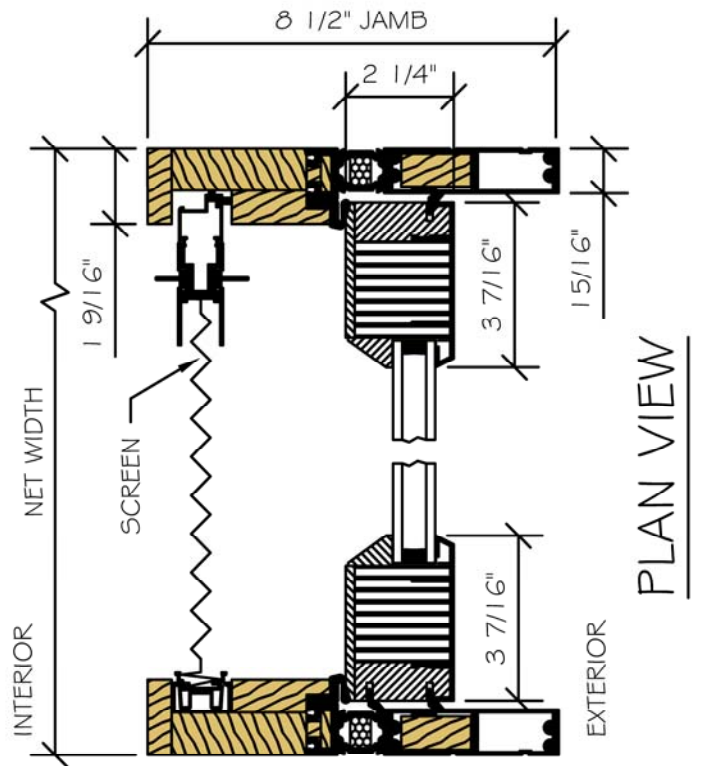

SECTION VIEW

PLAN VIEW

ENERGY SOLUTIONS  
EUROPEAN CLAD BIFOLD  
W/RAISED SILL & SCREEN  
SCALE: 3" = 1'-0

PROPRIETARY AND CONFIDENTIAL  
THIS DRAWING AND ITS CONTENTS ARE THE  
PROPERTY OF AG MILLWORKS. REPRODUCTION  
OF ANY PART OF THE DRAWING IN ANY FORM  
WHATSOEVER WITHOUT THE PRIOR WRITTEN  
PERMISSION OF AG MILLWORKS IS STRICTLY  
FORBIDDEN. © 2013 AG MILLWORKS

STICKING OPTIONS	
	SQUARE
	BEVEL
	OVOLO

TO PRINT TO SCALE,  
SELECT "ACTUAL SIZE" OR  
DESELECT "FIT TO PAGE"  
IN PRINT DIALOGUE BOX