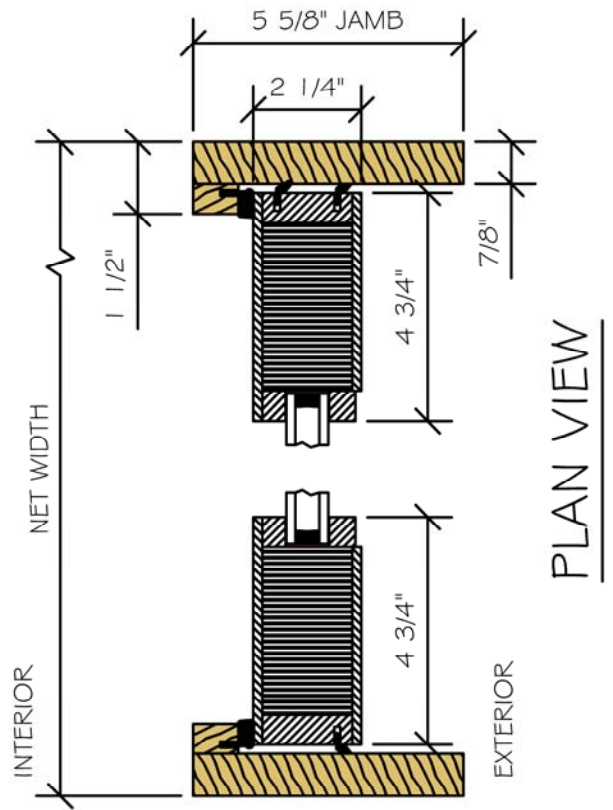

SECTION VIEW

PLAN VIEW

AVAILABILITY OF WARRANTY FOR ALL-WOOD PRODUCTS (WITH THE EXCEPTION OF ACCOYA WOOD) IS SUBJECT TO SPECIFIC OVERHANG REQUIREMENTS.

ENERGY SOLUTIONS  
TRADITIONAL WOOD BIFOLD  
W/RAISED SILL  
SCALE: 3" = 1'-0

STICKING OPTIONS

-  SQUARE
-  BEVEL
-  OVOLO

PROPRIETARY AND CONFIDENTIAL  
THIS DRAWING AND ITS CONTENTS ARE THE  
PROPERTY OF AG MILLWORKS. REPRODUCTION  
OF ANY PART OF THE DRAWING IN ANY FORM  
WHATSOEVER WITHOUT THE PRIOR WRITTEN  
PERMISSION OF AG MILLWORKS IS STRICTLY  
FORBIDDEN. © 2013 AG MILLWORKS

TO PRINT TO SCALE,  
SELECT "ACTUAL SIZE" OR  
DESELECT "FIT TO PAGE"  
IN PRINT DIALOGUE BOX