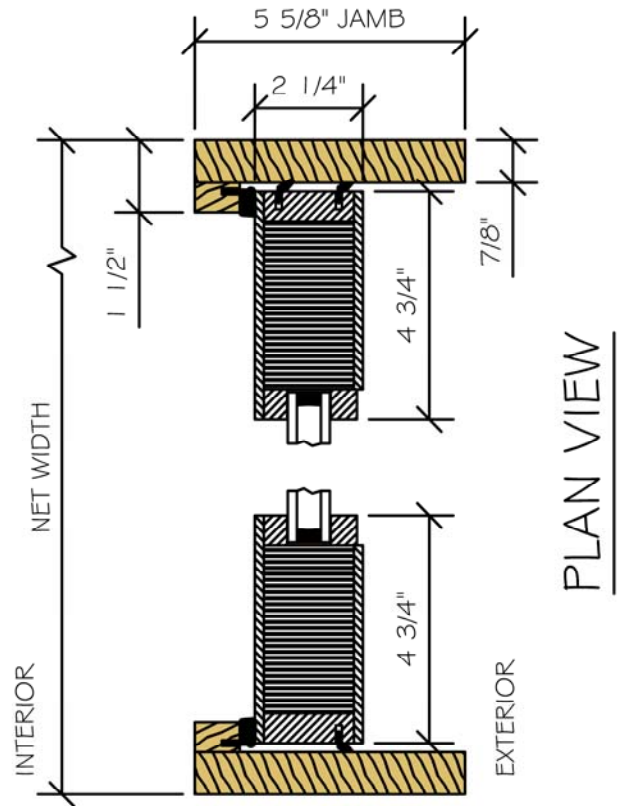

PLAN VIEW

NO WARRANTY FOR WATER, WIND, OR DUST PENETRATION ON BIFOLDS WITH ULTRA GUIDE.

AVAILABILITY OF WARRANTY FOR ALL-WOOD PRODUCTS (WITH THE EXCEPTION OF ACCOYA WOOD) IS SUBJECT TO SPECIFIC OVERHANG REQUIREMENTS.

ENERGY SOLUTIONS
TRADITIONAL WOOD BIFOLD
W/ULTRA GUIDE
SCALE: 3" = 1'-0

STICKING OPTIONS

- SQUARE
- BEVEL
- OVOLO

PROPRIETARY AND CONFIDENTIAL
THIS DRAWING AND ITS CONTENTS ARE THE
PROPERTY OF AG MILLWORKS. REPRODUCTION
OF ANY PART OF THE DRAWING IN ANY FORM
WHATSOEVER WITHOUT THE PRIOR WRITTEN
PERMISSION OF AG MILLWORKS IS STRICTLY
FORBIDDEN. © 2013 AG MILLWORKS

TO PRINT TO SCALE,
SELECT "ACTUAL SIZE" OR
DESELECT "FIT TO PAGE"
IN PRINT DIALOGUE BOX