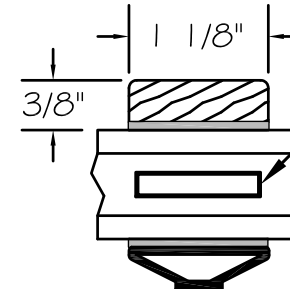

OVOLO

BEVEL

SQUARE

DETAIL
CLAD SDL BAR
(1 1/8")

INTERIOR

3/4" x 3/16"
BLACK
SHADOW BAR

EXTERIOR

DETAIL
CLAD SDL BAR
(7/8")

INTERIOR

3/4" x 3/16"
BLACK
SHADOW BAR

EXTERIOR

DETAIL
CLAD SDL BAR
(5/8")

INTERIOR

1/2" x 3/16"
BLACK
SHADOW BAR

EXTERIOR