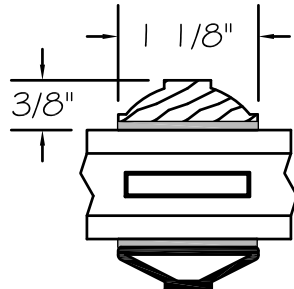

OVOLO

BEVEL

SQUARE

DETAIL
CLAD SDL BAR
(1 1/8")

INTERIOR

3/4" x 3/16"
BLACK
SHADOW BAR

EXTERIOR

DETAIL
CLAD SDL BAR
(7/8")

INTERIOR

3/4" x 3/16"
BLACK
SHADOW BAR

EXTERIOR

DETAIL
CLAD SDL BAR
(5/8")

INTERIOR

1/2" x 3/16"
BLACK
SHADOW BAR

EXTERIOR