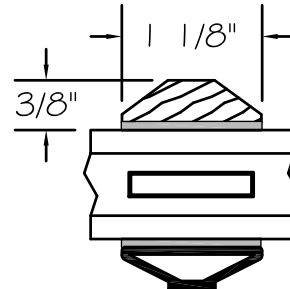

OVOLO

BEVEL

SQUARE

DETAIL
CLAD SDL BAR
(1 1/8")

INTERIOR

3/4" x 3/16"
BLACK
SHADOW BAR

EXTERIOR

DETAIL
CLAD SDL BAR
(7/8")

INTERIOR

3/4" x 3/16"
BLACK
SHADOW BAR

EXTERIOR

DETAIL
CLAD SDL BAR
(5/8")

INTERIOR

1/2" x 3/16"
BLACK
SHADOW BAR

EXTERIOR