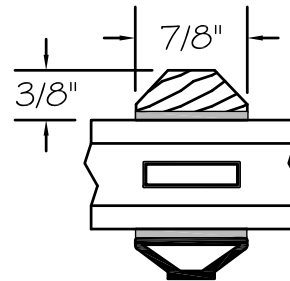

OVOLO

BEVEL

SQUARE

DETAIL
CLAD SDL BAR
(1 1/8")

INTERIOR

3/4" x 3/16"
BLACK
SHADOW BAR

EXTERIOR

DETAIL
CLAD SDL BAR
(7/8")

INTERIOR

3/4" x 3/16"
BLACK
SHADOW BAR

EXTERIOR

DETAIL
CLAD SDL BAR
(5/8")

INTERIOR

1/2" x 3/16"
BLACK
SHADOW BAR

EXTERIOR