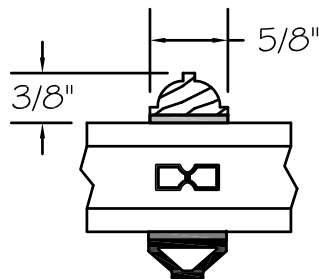

OVOLO

BEVEL

SQUARE

DETAIL
CLAD SDL BAR
(1 1/8")

INTERIOR

3/4" x 3/16"
BLACK
SHADOW BAR

EXTERIOR

DETAIL
CLAD SDL BAR
(7/8")

INTERIOR

3/4" x 3/16"
BLACK
SHADOW BAR

EXTERIOR

DETAIL
CLAD SDL BAR
(5/8")

INTERIOR

1/2" x 3/16"
BLACK
SHADOW BAR

EXTERIOR