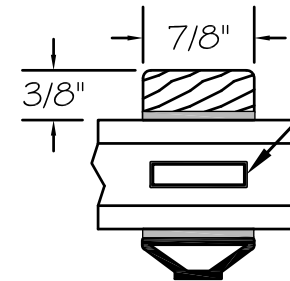

OVOLO

BEVEL

SQUARE

DETAIL
CLAD SDL BAR
(1 1/8")

INTERIOR

3/4" x 3/16"
BLACK
SHADOW BAR

EXTERIOR

DETAIL
CLAD SDL BAR
(7/8")

INTERIOR

3/4" x 3/16"
BLACK
SHADOW BAR

EXTERIOR

DETAIL
CLAD SDL BAR
(5/8")

INTERIOR

1/2" x 3/16"
BLACK
SHADOW BAR

EXTERIOR