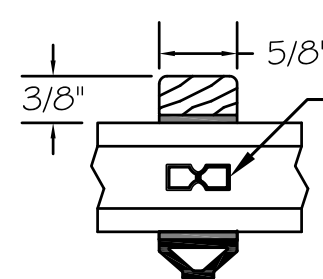

OVOLO

BEVEL

SQUARE

DETAIL
CLAD SDL BAR
(1 1/8")

INTERIOR

3/4" x 3/16"
BLACK
SHADOW BAR

EXTERIOR

DETAIL
CLAD SDL BAR
(7/8")

INTERIOR

3/4" x 3/16"
BLACK
SHADOW BAR

EXTERIOR

DETAIL
CLAD SDL BAR
(5/8")

INTERIOR

1/2" x 3/16"
BLACK
SHADOW BAR

EXTERIOR