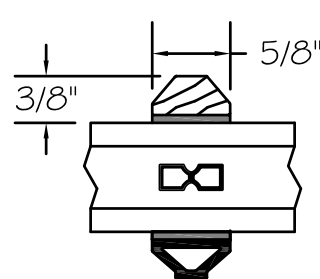

OVOLO

BEVEL

SQUARE

DETAIL
CLAD SDL BAR
(1 1/8")

INTERIOR

3/4" x 3/16"
BLACK
SHADOW BAR

EXTERIOR

DETAIL
CLAD SDL BAR
(7/8")

INTERIOR

3/4" x 3/16"
BLACK
SHADOW BAR

EXTERIOR

DETAIL
CLAD SDL BAR
(5/8")

INTERIOR

1/2" x 3/16"
BLACK
SHADOW BAR

EXTERIOR