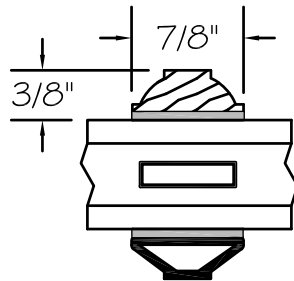

OVOLO

BEVEL

SQUARE

DETAIL
CLAD SDL BAR
(1 1/8")

INTERIOR

3/4" x 3/16"
BLACK
SHADOW BAR

EXTERIOR

DETAIL
CLAD SDL BAR
(7/8")

INTERIOR

3/4" x 3/16"
BLACK
SHADOW BAR

EXTERIOR

DETAIL
CLAD SDL BAR
(5/8")

INTERIOR

1/2" x 3/16"
BLACK
SHADOW BAR

EXTERIOR