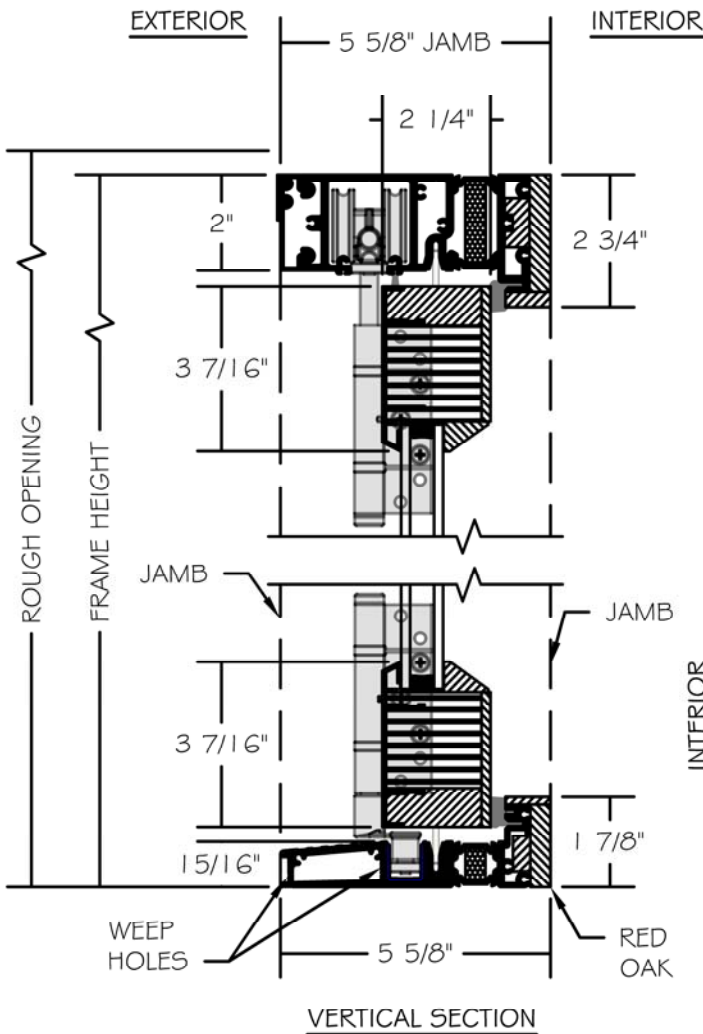

(SPECIFICATIONS MAY CHANGE WITHOUT NOTICE TO IMPROVE FUNCTION OR DESIGN)

INTERIOR WOOD STICKING OPTIONS

-  SQUARE STICKING
-  BEVEL STICKING
-  OVOLO STICKING

ENERGY SOLUTIONS
EUROPEAN CLAD/WOOD BIFOLD
w/ALUMINUM SILL

SCALE: 3" = 1'-0"

TO PRINT TO SCALE, SELECT "ACTUAL SIZE" OR Deselect "FIT TO PAGE" IN PRINT DIALOGUE BOX

PROPRIETARY AND CONFIDENTIAL
THIS DRAWING AND ITS CONTENTS ARE THE PROPERTY OF AG MILLWORKS. REPRODUCTION OF ANY PART OF THE DRAWING IN ANY FORM WHATSOEVER WITHOUT THE PRIOR WRITTEN PERMISSION OF AG MILLWORKS IS STRICTLY FORBIDDEN. © 2013 AG MILLWORKS