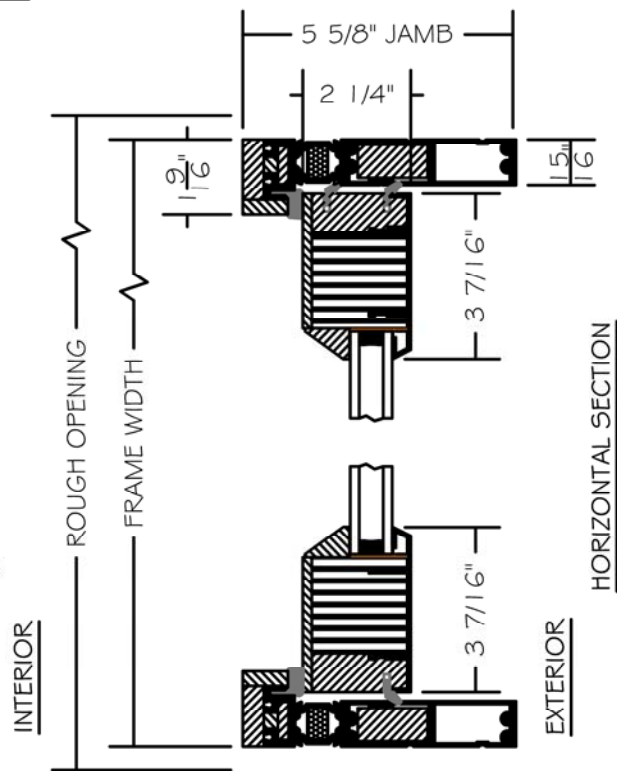

(SPECIFICATIONS MAY CHANGE WITHOUT NOTICE TO IMPROVE FUNCTION OR DESIGN)

INTERIOR WOOD STICKING OPTIONS

-  SQUARE STICKING
-  BEVEL STICKING
-  OVOLO STICKING

ENERGY SOLUTIONS
EUROPEAN CLAD/WOOD BIFOLD
w/ALUMINUM SILL

SCALE: 3" = 1'-0"

TO PRINT TO SCALE, SELECT "ACTUAL SIZE" OR Deselect "FIT TO PAGE" IN PRINT DIALOGUE BOX

PROPRIETARY AND CONFIDENTIAL
THIS DRAWING AND ITS CONTENTS ARE THE PROPERTY OF AG MILLWORKS. REPRODUCTION OF ANY PART OF THE DRAWING IN ANY FORM WHATSOEVER WITHOUT THE PRIOR WRITTEN PERMISSION OF AG MILLWORKS IS STRICTLY FORBIDDEN. © 2013 AG MILLWORKS