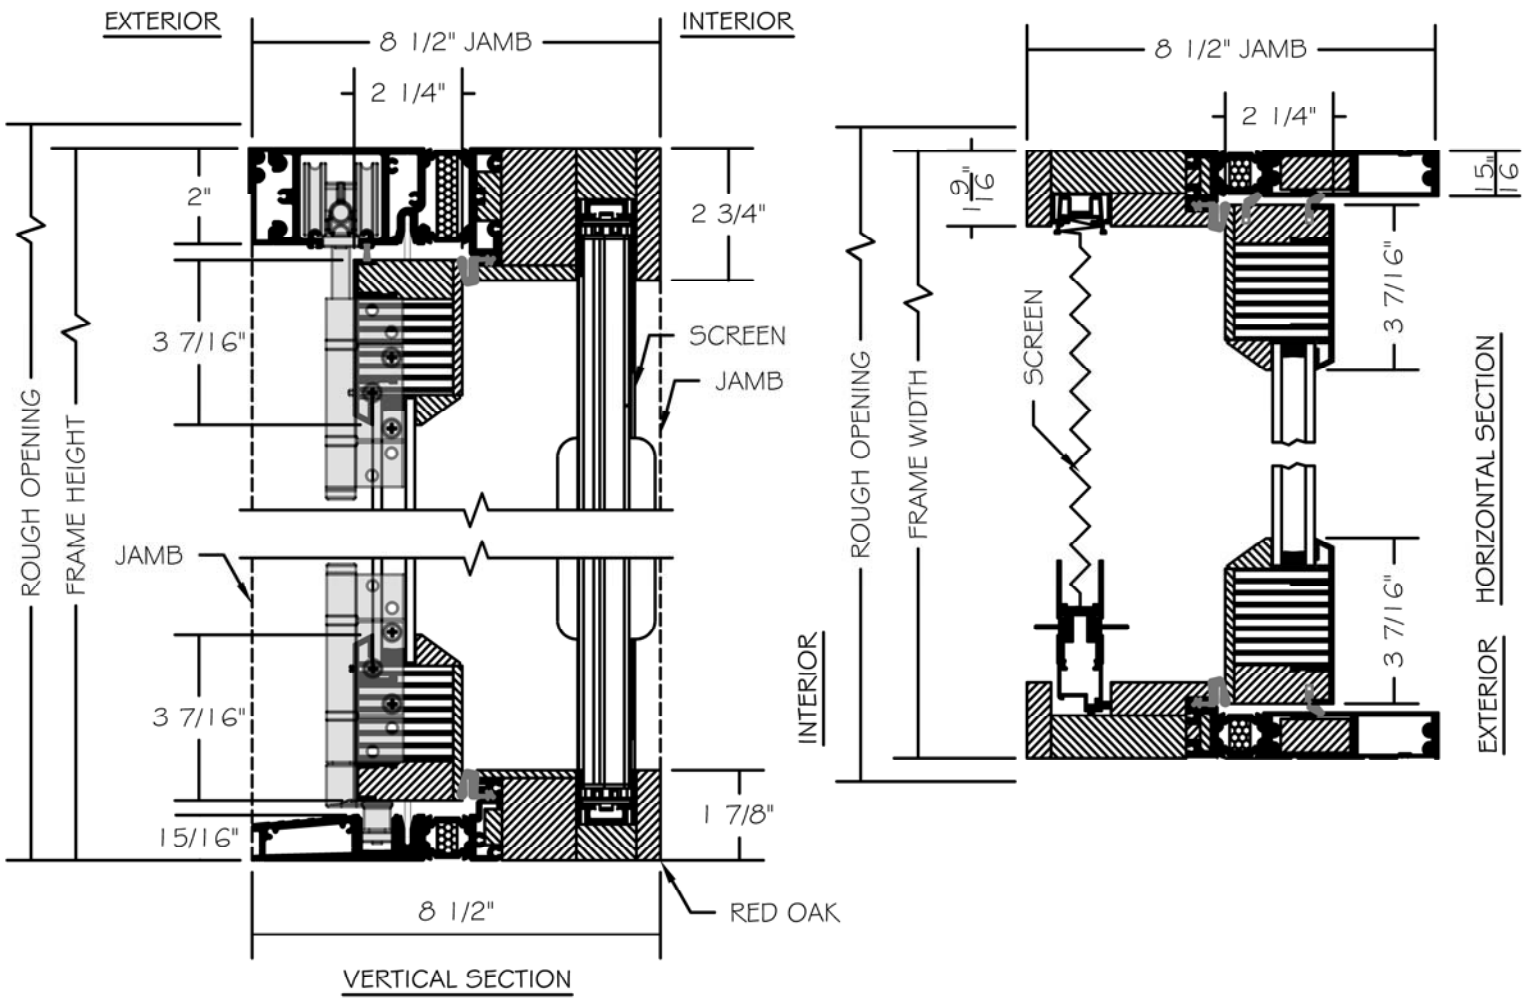

(SPECIFICATIONS MAY CHANGE WITHOUT NOTICE TO IMPROVE FUNCTION OR DESIGN)

ENERGY SOLUTIONS  
EUROPEAN CLAD/WOOD BIFOLD  
& RETRACTABLE SCREEN  
w/ALUMINUM SILL

SCALE: 3" = 1'-0"

TO PRINT TO SCALE, SELECT "ACTUAL SIZE" OR DESELECT "FIT TO PAGE" IN PRINT DIALOGUE BOX