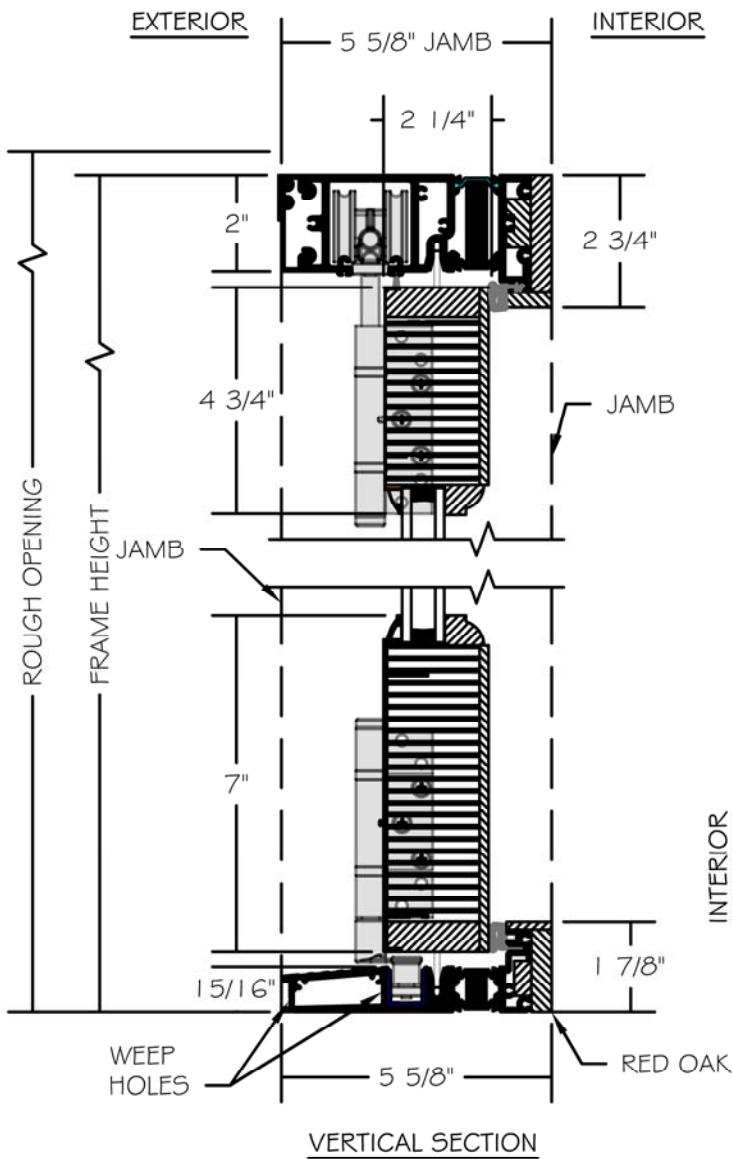

(SPECIFICATIONS MAY CHANGE WITHOUT NOTICE TO IMPROVE FUNCTION OR DESIGN)

ENERGY SOLUTIONS TRADITIONAL CLAD/WOOD BIFOLD w/ALUMINUM SILL

SCALE: 3" = 1'-0"

INTERIOR WOOD STICKING OPTIONS

-  SQUARE STICKING
-  BEVEL STICKING
-  OVOLO STICKING

TO PRINT TO SCALE, SELECT "ACTUAL SIZE" OR DESELECT "FIT TO PAGE" IN PRINT DIALOGUE BOX

PROPRIETARY AND CONFIDENTIAL
THIS DRAWING AND ITS CONTENTS ARE THE PROPERTY OF AG MILLWORKS. REPRODUCTION OF ANY PART OF THE DRAWING IN ANY FORM WHATSOEVER WITHOUT THE PRIOR WRITTEN PERMISSION OF AG MILLWORKS IS STRICTLY FORBIDDEN. © 2013 AG MILLWORKS