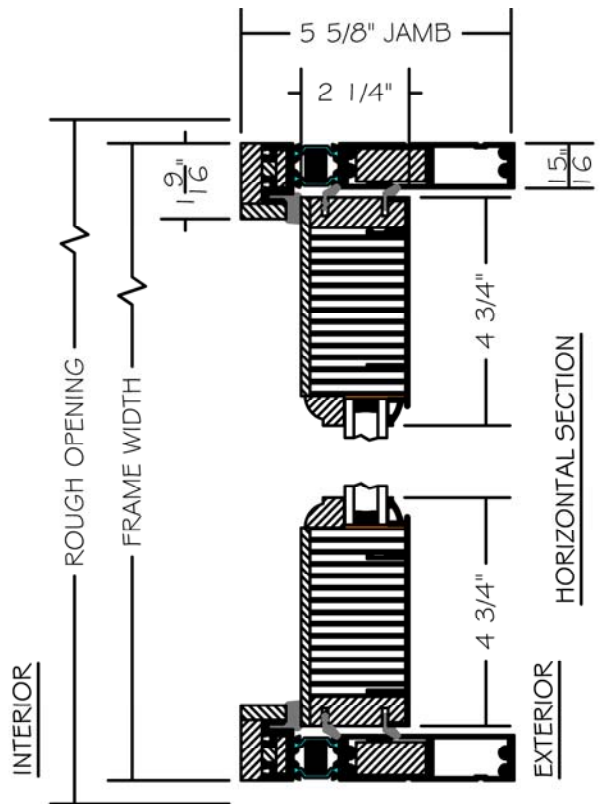

(SPECIFICATIONS MAY CHANGE WITHOUT NOTICE TO IMPROVE FUNCTION OR DESIGN)

ENERGY SOLUTIONS TRADITIONAL CLAD/WOOD BIFOLD w/ALUMINUM SILL

SCALE: 3" = 1'-0"

INTERIOR WOOD STICKING OPTIONS

-  SQUARE STICKING
-  BEVEL STICKING
-  OVOLO STICKING

TO PRINT TO SCALE, SELECT "ACTUAL SIZE" OR DESELECT "FIT TO PAGE" IN PRINT DIALOGUE BOX

PROPRIETARY AND CONFIDENTIAL
THIS DRAWING AND ITS CONTENTS ARE THE PROPERTY OF AG MILLWORKS. REPRODUCTION OF ANY PART OF THE DRAWING IN ANY FORM WHATSOEVER WITHOUT THE PRIOR WRITTEN PERMISSION OF AG MILLWORKS IS STRICTLY FORBIDDEN. © 2013 AG MILLWORKS