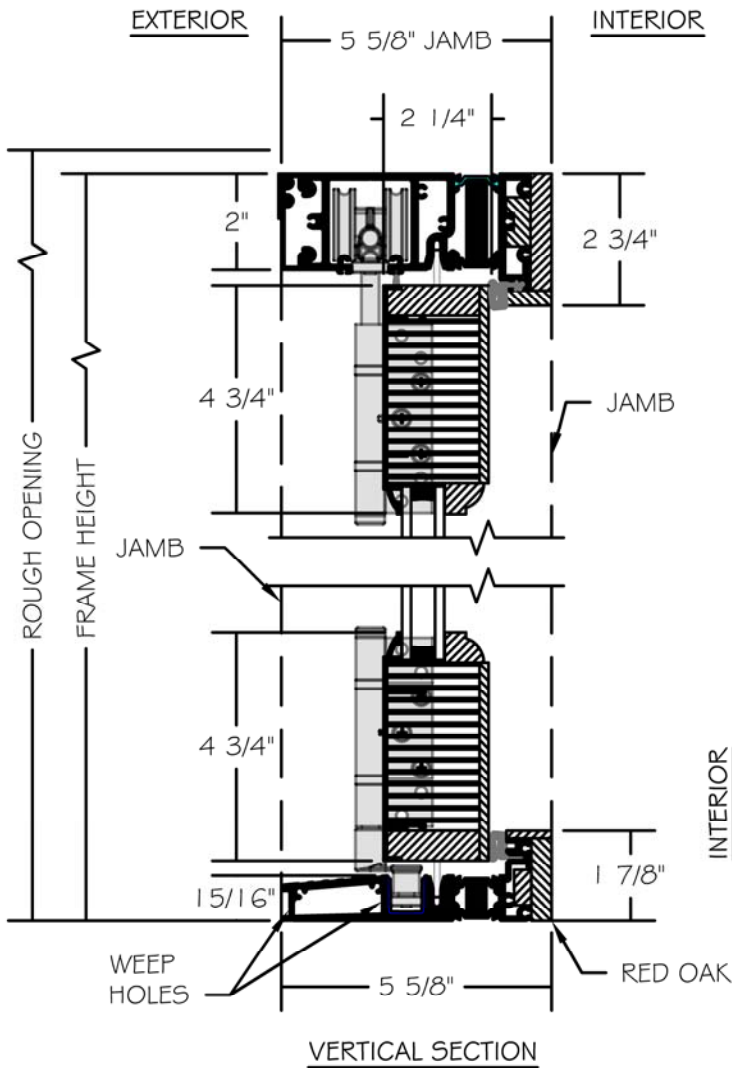

(SPECIFICATIONS MAY CHANGE WITHOUT NOTICE TO IMPROVE FUNCTION OR DESIGN)

ENERGY SOLUTIONS  
TRADITIONAL EQUAL CLAD/WOOD BIFOLD  
w/ALUMINUM SILL

SCALE: 3" = 1'-0"

INTERIOR WOOD STICKING OPTIONS

-  SQUARE STICKING
-  BEVEL STICKING
-  OVOLO STICKING

TO PRINT TO SCALE, SELECT "ACTUAL SIZE" OR DESELECT "FIT TO PAGE" IN PRINT DIALOGUE BOX

PROPRIETARY AND CONFIDENTIAL  
THIS DRAWING AND ITS CONTENTS ARE THE PROPERTY OF AG MILLWORKS. REPRODUCTION OF ANY PART OF THE DRAWING IN ANY FORM WHATSOEVER WITHOUT THE PRIOR WRITTEN PERMISSION OF AG MILLWORKS IS STRICTLY FORBIDDEN. © 2013 AG MILLWORKS