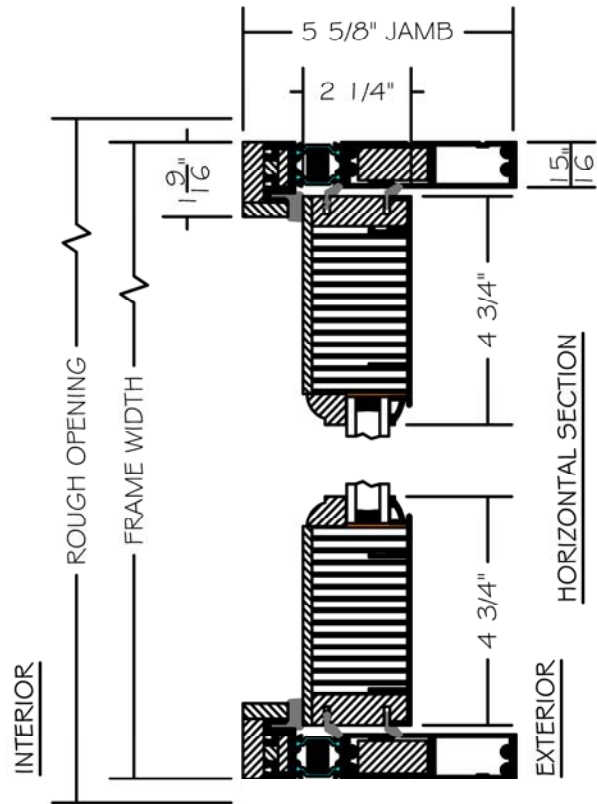

(SPECIFICATIONS MAY CHANGE WITHOUT NOTICE TO IMPROVE FUNCTION OR DESIGN)

ENERGY SOLUTIONS  
TRADITIONAL EQUAL CLAD/WOOD BIFOLD  
w/ALUMINUM SILL

SCALE: 3" = 1'-0"

INTERIOR WOOD STICKING OPTIONS

-  SQUARE STICKING
-  BEVEL STICKING
-  OVOLO STICKING

TO PRINT TO SCALE, SELECT "ACTUAL SIZE" OR DESELECT "FIT TO PAGE" IN PRINT DIALOGUE BOX

PROPRIETARY AND CONFIDENTIAL  
THIS DRAWING AND ITS CONTENTS ARE THE PROPERTY OF AG MILLWORKS. REPRODUCTION OF ANY PART OF THE DRAWING IN ANY FORM WHATSOEVER WITHOUT THE PRIOR WRITTEN PERMISSION OF AG MILLWORKS IS STRICTLY FORBIDDEN. © 2013 AG MILLWORKS