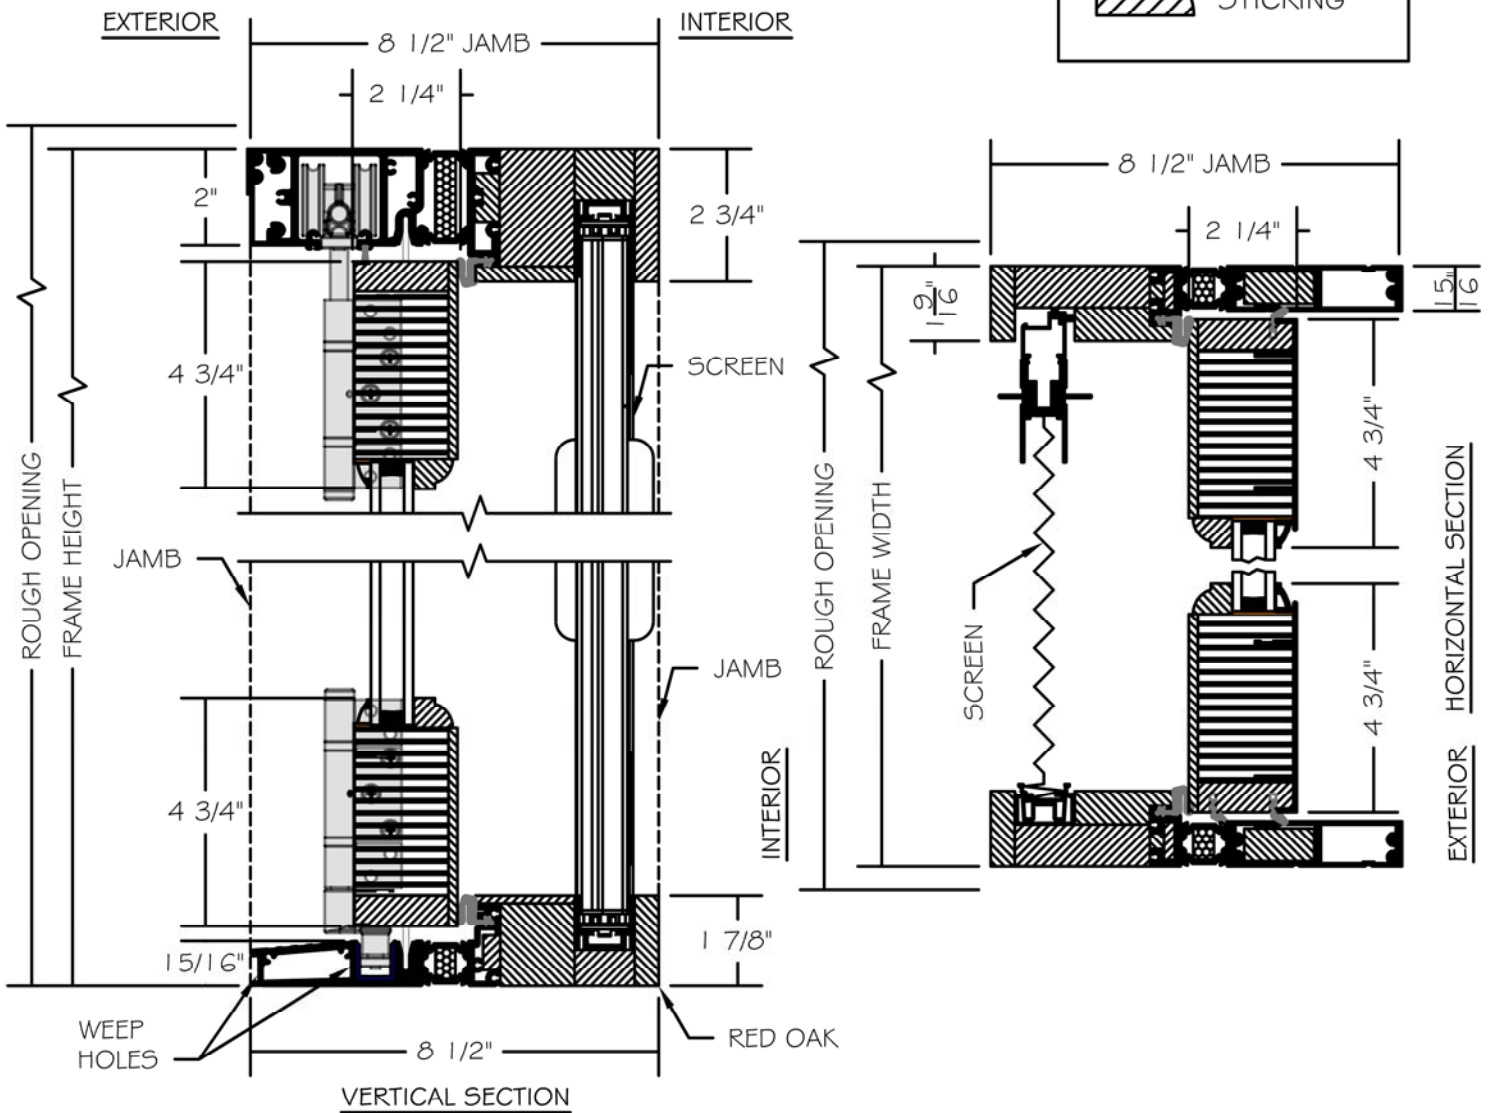

(SPECIFICATIONS MAY CHANGE WITHOUT NOTICE TO IMPROVE FUNCTION OR DESIGN)

ENERGY SOLUTIONS
TRADITIONAL EQUAL CLAD/WOOD BIFOLD
& RETRACTABLE SCREEN
w/ALUMINUM SILL

SCALE: 3" = 1'-0"

INTERIOR WOOD STICKING OPTIONS

-  SQUARE STICKING
-  BEVEL STICKING
-  OVOLO STICKING

TO PRINT TO SCALE, SELECT "ACTUAL SIZE" OR DESELECT "FIT TO PAGE" IN PRINT DIALOGUE BOX

PROPRIETARY AND CONFIDENTIAL
THIS DRAWING AND ITS CONTENTS ARE THE PROPERTY OF AG MILLWORKS. REPRODUCTION OF ANY PART OF THE DRAWING IN ANY FORM WHATSOEVER WITHOUT THE PRIOR WRITTEN PERMISSION OF AG MILLWORKS IS STRICTLY FORBIDDEN. © 2013 AG MILLWORKS