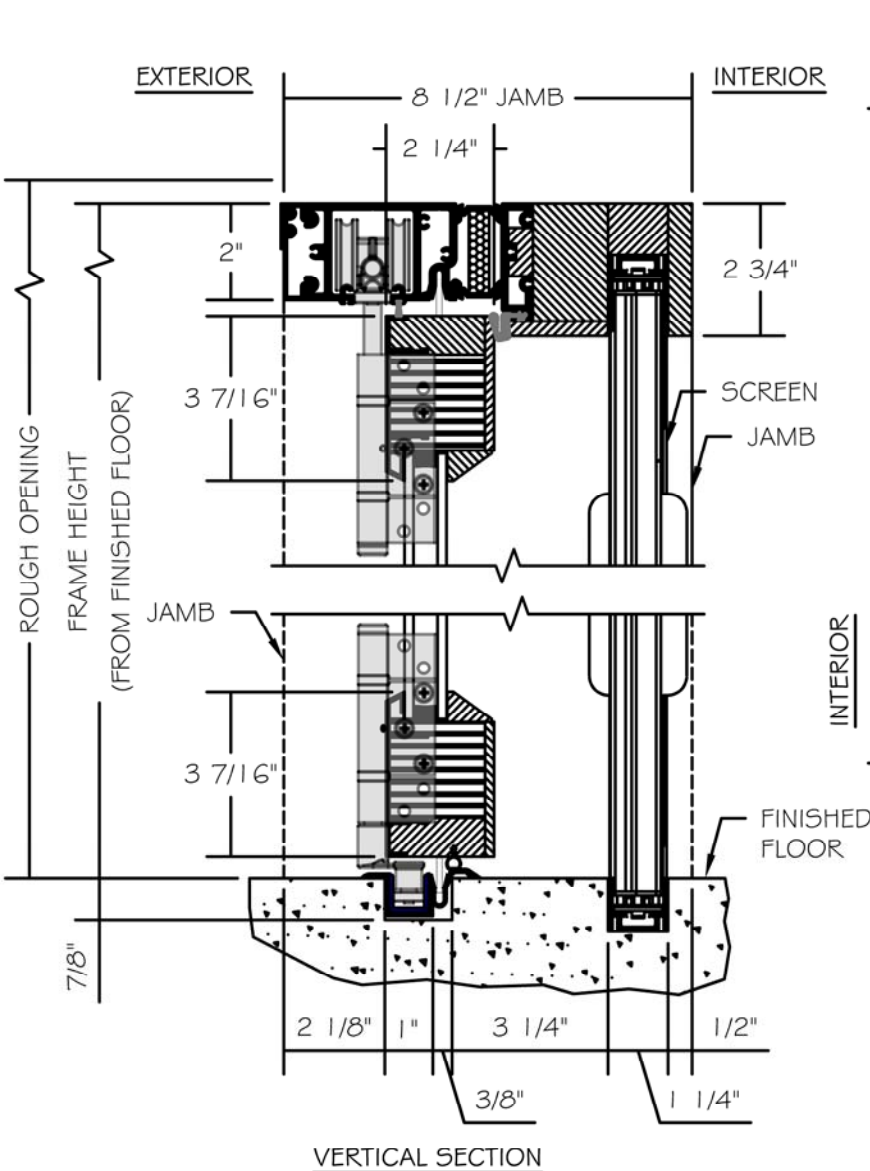

(SPECIFICATIONS MAY CHANGE WITHOUT NOTICE TO IMPROVE FUNCTION OR DESIGN)

ENERGY SOLUTIONS  
EUROPEAN CLAD/WOOD BIFOLD  
& RETRACTABLE SCREEN  
w/ULTRA GUIDE

SCALE: 3" = 1'-0"

NO WARRANTY FOR WATER, WIND OR DUST INFILTRATION ON BIFOLDS WITH ULTRA GUIDE CHANNELS.

TO PRINT TO SCALE, SELECT "ACTUAL SIZE" OR DESELECT "FIT TO PAGE" IN PRINT DIALOGUE BOX