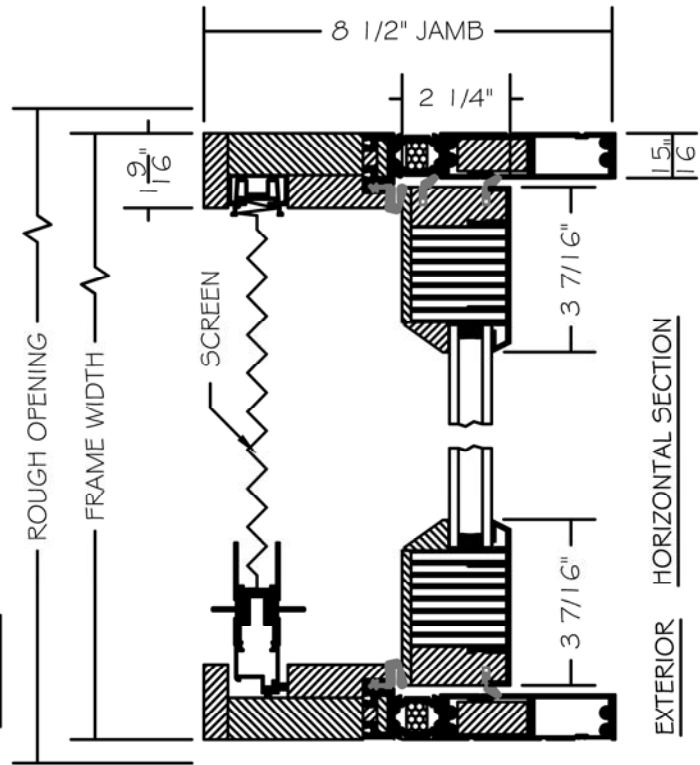

(SPECIFICATIONS MAY CHANGE WITHOUT NOTICE TO IMPROVE FUNCTION OR DESIGN)

ENERGY SOLUTIONS  
EUROPEAN CLAD/WOOD BIFOLD  
& RETRACTABLE SCREEN  
w/ULTRA GUIDE

SCALE: 3" = 1'-0"

NO WARRANTY FOR WATER, WIND OR DUST INFILTRATION ON BIFOLDS WITH ULTRA GUIDE CHANNELS.

TO PRINT TO SCALE, SELECT "ACTUAL SIZE" OR DESELECT "FIT TO PAGE" IN PRINT DIALOGUE BOX