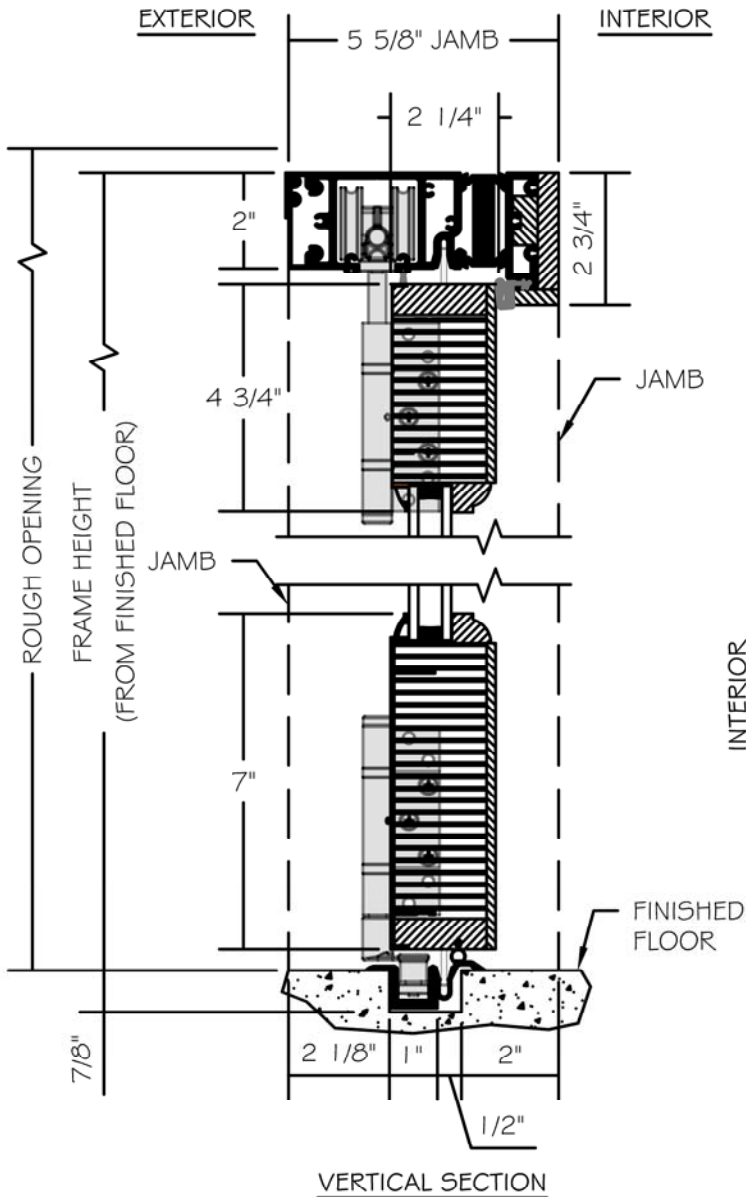

(SPECIFICATIONS MAY CHANGE WITHOUT NOTICE TO IMPROVE FUNCTION OR DESIGN)

ENERGY SOLUTIONS TRADITIONAL CLAD/WOOD BIFOLD w/ULTRA GUIDE

SCALE: 3" = 1'-0"

PROPRIETARY AND CONFIDENTIAL
THIS DRAWING AND ITS CONTENTS ARE THE
PROPERTY OF AG MILLWORKS. REPRODUCTION
OF ANY PART OF THE DRAWING IN ANY FORM
WHATSOEVER WITHOUT THE PRIOR WRITTEN
PERMISSION OF AG MILLWORKS IS STRICTLY
FORBIDDEN. © 2013 AG MILLWORKS

INTERIOR WOOD STICKING OPTIONS

-  SQUARE STICKING
-  BEVEL STICKING
-  OVOLO STICKING

NO WARRANTY FOR WATER, WIND OR DUST INFILTRATION ON BIFOLDS WITH ULTRA GUIDE CHANNELS.

TO PRINT TO SCALE, SELECT "ACTUAL SIZE" OR DESELECT "FIT TO PAGE" IN PRINT DIALOGUE BOX