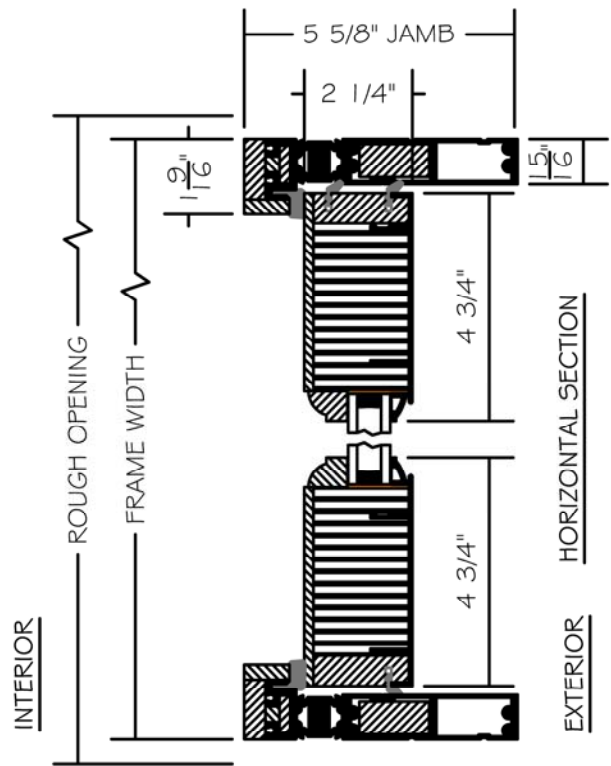

(SPECIFICATIONS MAY CHANGE WITHOUT NOTICE TO IMPROVE FUNCTION OR DESIGN)

ENERGY SOLUTIONS TRADITIONAL CLAD/WOOD BIFOLD w/ULTRA GUIDE

SCALE: 3" = 1'-0"

PROPRIETARY AND CONFIDENTIAL
THIS DRAWING AND ITS CONTENTS ARE THE
PROPERTY OF AG MILLWORKS. REPRODUCTION
OF ANY PART OF THE DRAWING IN ANY FORM
WHATSOEVER WITHOUT THE PRIOR WRITTEN
PERMISSION OF AG MILLWORKS IS STRICTLY
FORBIDDEN. © 2013 AG MILLWORKS

INTERIOR WOOD STICKING OPTIONS

-  SQUARE STICKING
-  BEVEL STICKING
-  OVOLO STICKING

NO WARRANTY FOR WATER, WIND OR DUST INFILTRATION ON BIFOLDS WITH ULTRA GUIDE CHANNELS.

TO PRINT TO SCALE, SELECT "ACTUAL SIZE" OR DESELECT "FIT TO PAGE" IN PRINT DIALOGUE BOX