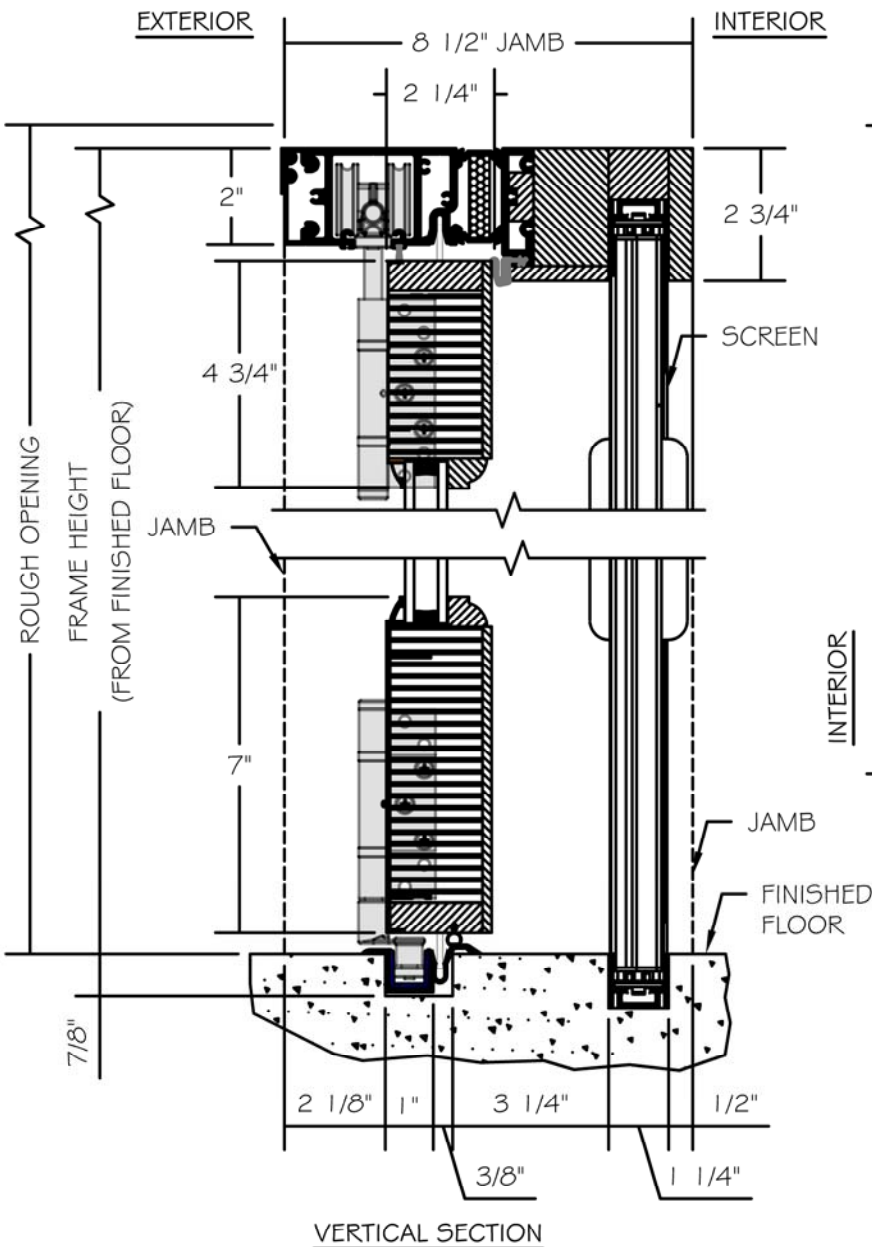

(SPECIFICATIONS MAY CHANGE WITHOUT NOTICE TO IMPROVE FUNCTION OR DESIGN)

ENERGY SOLUTIONS
TRADITIONAL CLAD/WOOD BIFOLD
& RETRACTABLE SCREEN
w/ULTRA GUIDE

SCALE: 3" = 1'-0"

INTERIOR WOOD STICKING OPTIONS

-  SQUARE STICKING
-  BEVEL STICKING
-  OVOLO STICKING

NO WARRANTY FOR WATER, WIND OR DUST INFILTRATION ON BIFOLDS WITH ULTRA GUIDE CHANNELS.

TO PRINT TO SCALE, SELECT "ACTUAL SIZE" OR DESELECT "FIT TO PAGE" IN PRINT DIALOGUE BOX