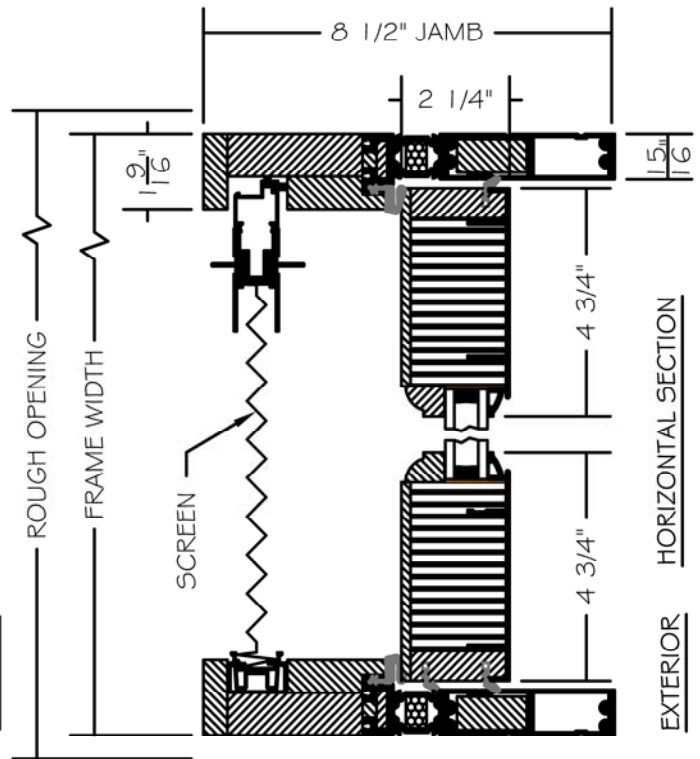

(SPECIFICATIONS MAY CHANGE WITHOUT NOTICE TO IMPROVE FUNCTION OR DESIGN)

ENERGY SOLUTIONS
TRADITIONAL CLAD/WOOD BIFOLD
& RETRACTABLE SCREEN
w/ULTRA GUIDE

SCALE: 3" = 1'-0"

INTERIOR WOOD STICKING OPTIONS

-  SQUARE STICKING
-  BEVEL STICKING
-  OVOLO STICKING

NO WARRANTY FOR WATER, WIND OR DUST INFILTRATION ON BIFOLDS WITH ULTRA GUIDE CHANNELS.

TO PRINT TO SCALE, SELECT "ACTUAL SIZE" OR DESELECT "FIT TO PAGE" IN PRINT DIALOGUE BOX