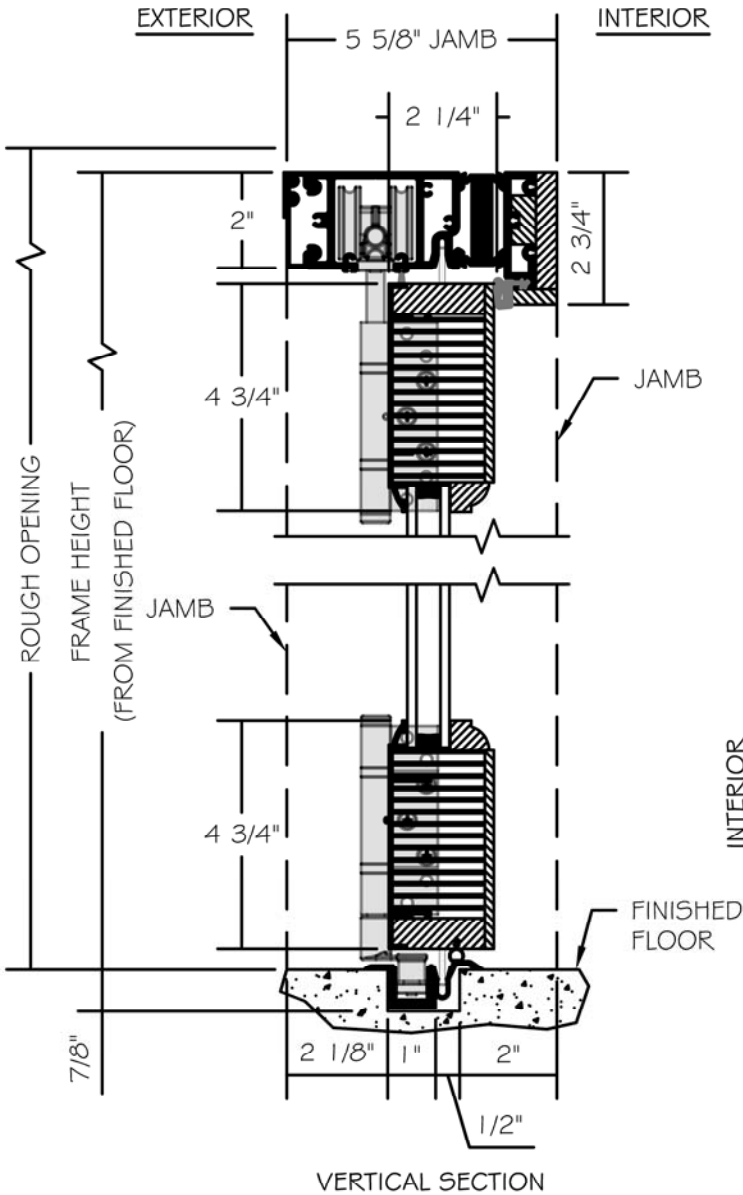

(SPECIFICATIONS MAY CHANGE WITHOUT NOTICE TO IMPROVE FUNCTION OR DESIGN)

ENERGY SOLUTIONS
TRADITIONAL EQUAL
CLAD/WOOD BIFOLD
w/ULTRA GUIDE

SCALE: 3" = 1'-0"

PROPRIETARY AND CONFIDENTIAL
THIS DRAWING AND ITS CONTENTS ARE THE
PROPERTY OF AG MILLWORKS. REPRODUCTION
OF ANY PART OF THE DRAWING IN ANY FORM
WHATSOEVER WITHOUT THE PRIOR WRITTEN
PERMISSION OF AG MILLWORKS IS STRICTLY
FORBIDDEN. © 2013 AG MILLWORKS

NO WARRANTY FOR WATER, WIND OR DUST INFILTRATION ON BIFOLDS WITH ULTRA GUIDE CHANNELS.

TO PRINT TO SCALE, SELECT "ACTUAL SIZE" OR DESELECT "FIT TO PAGE" IN PRINT DIALOGUE BOX