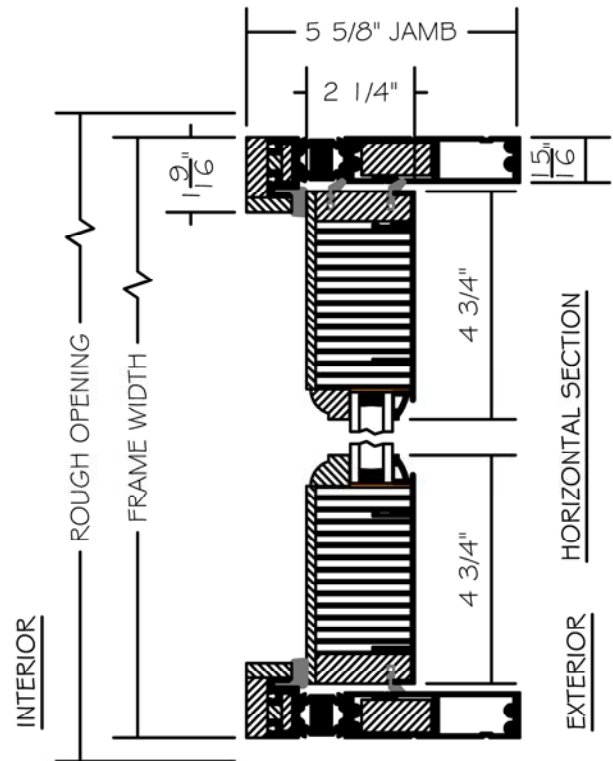

(SPECIFICATIONS MAY CHANGE WITHOUT NOTICE TO IMPROVE FUNCTION OR DESIGN)

ENERGY SOLUTIONS
TRADITIONAL EQUAL
CLAD/WOOD BIFOLD
w/ULTRA GUIDE

SCALE: 3" = 1'-0"

PROPRIETARY AND CONFIDENTIAL
THIS DRAWING AND ITS CONTENTS ARE THE
PROPERTY OF AG MILLWORKS. REPRODUCTION
OF ANY PART OF THE DRAWING IN ANY FORM
WHATSOEVER WITHOUT THE PRIOR WRITTEN
PERMISSION OF AG MILLWORKS IS STRICTLY
FORBIDDEN. © 2013 AG MILLWORKS

NO WARRANTY FOR WATER, WIND OR DUST INFILTRATION ON BIFOLDS WITH ULTRA GUIDE CHANNELS.

TO PRINT TO SCALE, SELECT "ACTUAL SIZE" OR DESELECT "FIT TO PAGE" IN PRINT DIALOGUE BOX