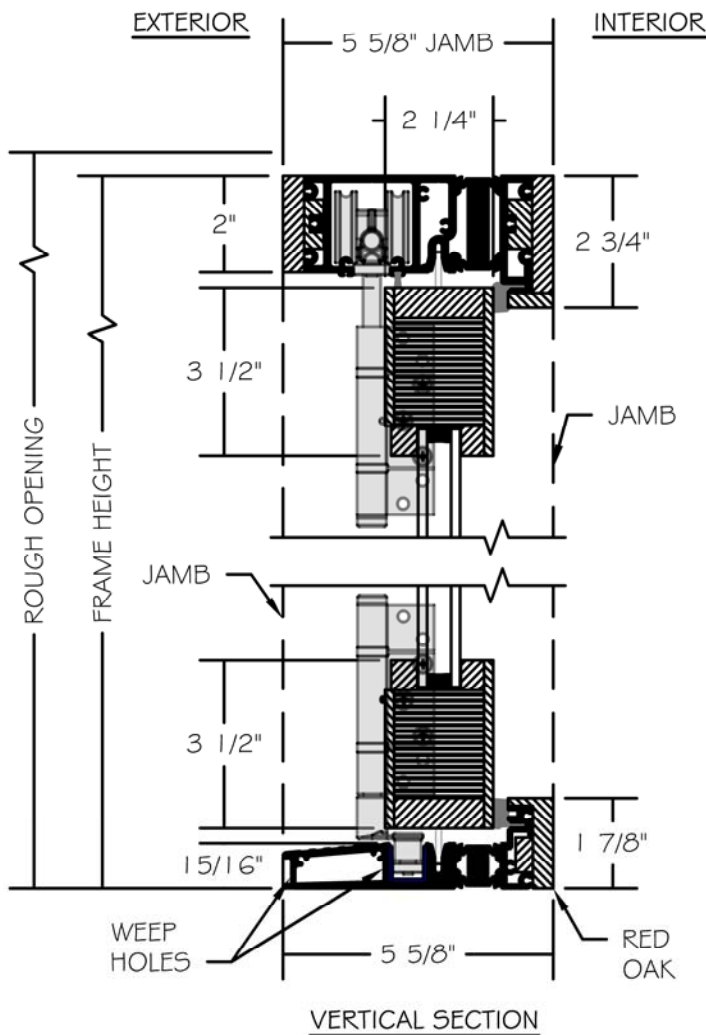

# ENERGY SOLUTIONS EUROPEAN WOOD BIFOLD w/ALUMINUM SILL

SCALE: 3" = 1'-0"

NO WARRANTY IF OVERHANG  
REQUIREMENT NOT MET.  
(SEE ALL WOOD PRODUCTS WARRANTY)

TO PRINT TO SCALE, SELECT  
"ACTUAL SIZE" OR DESELECT "FIT  
TO PAGE" IN PRINT DIALOGUE BOX