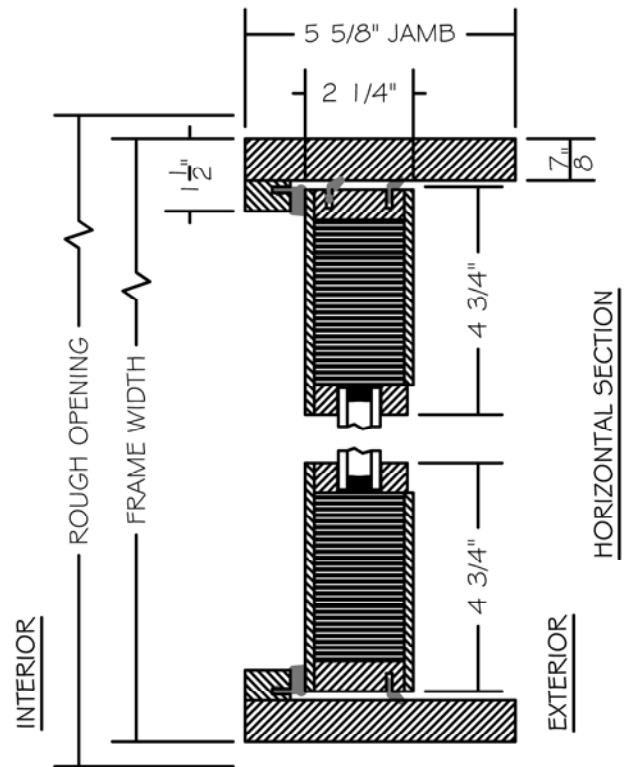

# ENERGY SOLUTIONS EUROPEAN WOOD BIFOLD w/ALUMINUM SILL

SCALE: 3" = 1'-0"

NO WARRANTY IF OVERHANG  
REQUIREMENT NOT MET.  
(SEE ALL WOOD PRODUCTS WARRANTY)

TO PRINT TO SCALE, SELECT  
"ACTUAL SIZE" OR DESELECT "FIT  
TO PAGE" IN PRINT DIALOGUE BOX