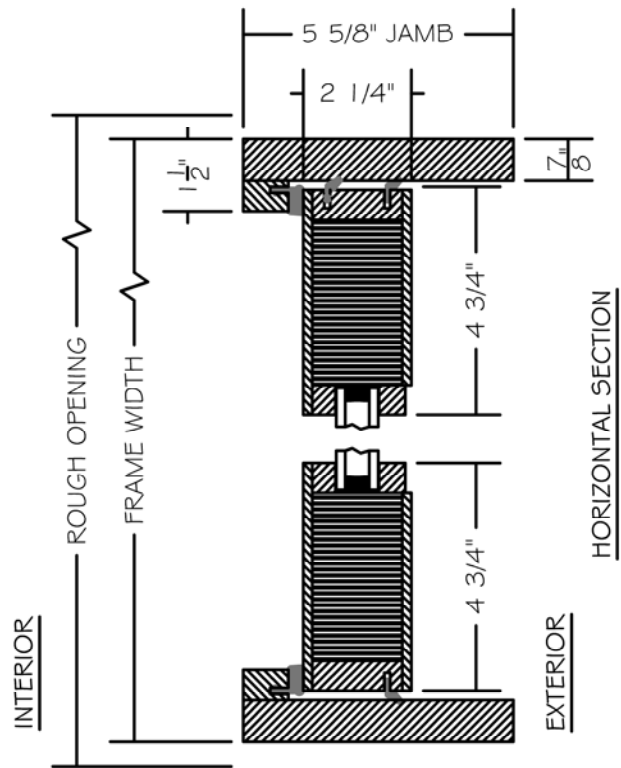

(SPECIFICATIONS MAY CHANGE WITHOUT NOTICE TO IMPROVE FUNCTION OR DESIGN)

ENERGY SOLUTIONS TRADITIONAL EQUAL WOOD BIFOLD w/ALUMINUM SILL

SCALE: 3" = 1'-0"

NO WARRANTY IF OVERHANG REQUIREMENT NOT MET.
(SEE ALL WOOD PRODUCTS WARRANTY)