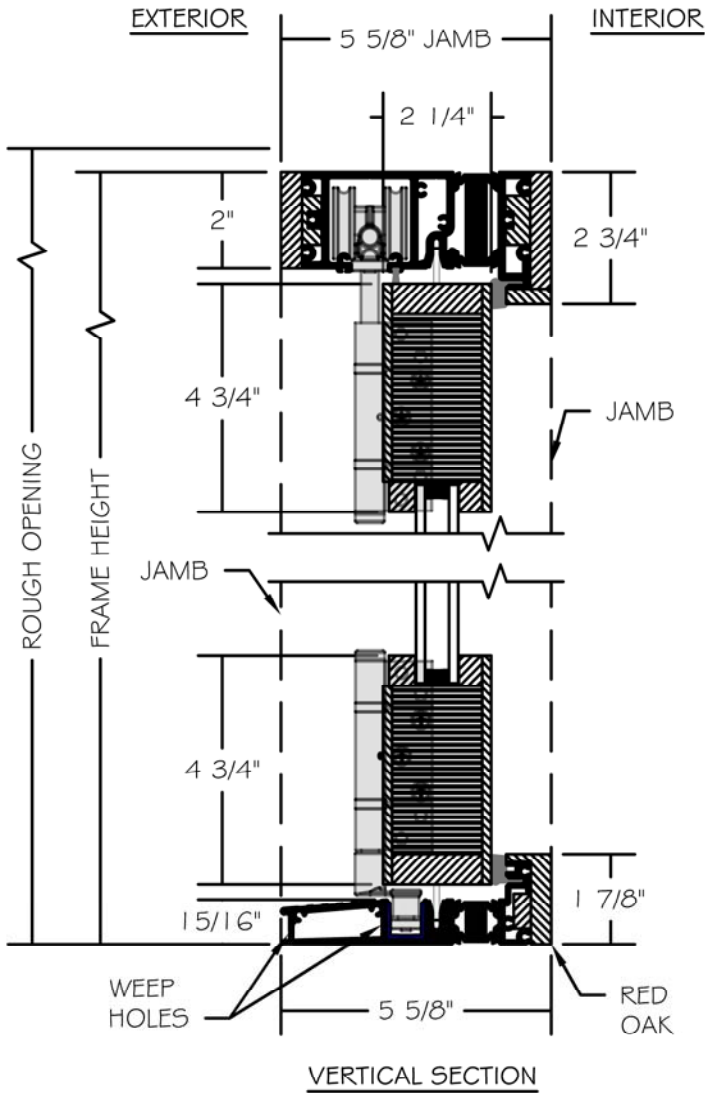

(SPECIFICATIONS MAY CHANGE WITHOUT NOTICE TO IMPROVE FUNCTION OR DESIGN)

ENERGY SOLUTIONS TRADITIONAL EQUAL WOOD BIFOLD w/ALUMINUM SILL

SCALE: 3" = 1'-0"

NO WARRANTY IF OVERHANG REQUIREMENT NOT MET.
(SEE ALL WOOD PRODUCTS WARRANTY)

TO PRINT TO SCALE, SELECT "ACTUAL SIZE" OR DESELECT "FIT TO PAGE" IN PRINT DIALOGUE BOX

PROPRIETARY AND CONFIDENTIAL
THIS DRAWING AND ITS CONTENTS ARE THE PROPERTY OF AG MILLWORKS. REPRODUCTION OF ANY PART OF THE DRAWING IN ANY FORM WHATSOEVER WITHOUT THE PRIOR WRITTEN PERMISSION OF AG MILLWORKS IS STRICTLY FORBIDDEN. © 2013 AG MILLWORKS