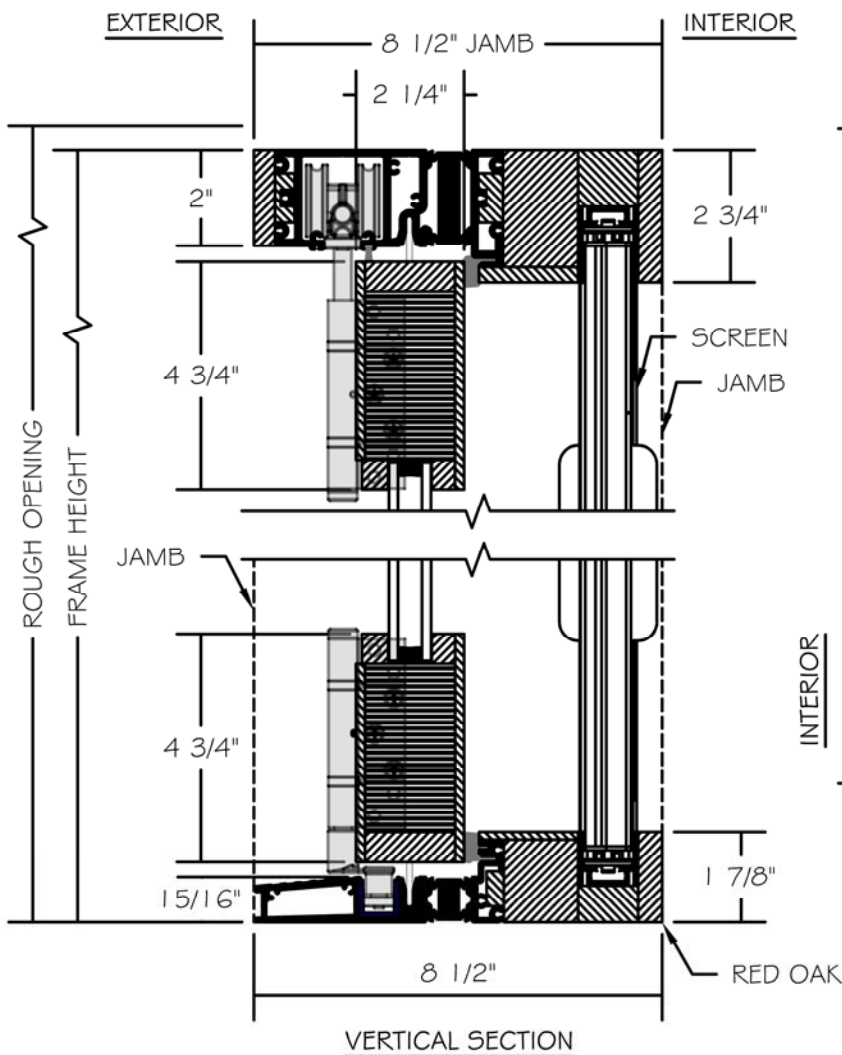

(SPECIFICATIONS MAY CHANGE WITHOUT NOTICE TO IMPROVE FUNCTION OR DESIGN)

ENERGY SOLUTIONS TRADITIONAL EQUAL WOOD BIFOLD & RETRACTABLE SCREEN w/ALUMINUM SILL

SCALE: 3" = 1'-0"

NO WARRANTY IF OVERHANG REQUIREMENT NOT MET.
(SEE ALL WOOD PRODUCTS WARRANTY)

TO PRINT TO SCALE, SELECT "ACTUAL SIZE" OR DESELECT "FIT TO PAGE" IN PRINT DIALOGUE BOX

PROPRIETARY AND CONFIDENTIAL
THIS DRAWING AND ITS CONTENTS ARE THE PROPERTY OF AG MILLWORKS. REPRODUCTION OF ANY PART OF THE DRAWING IN ANY FORM WHATSOEVER WITHOUT THE PRIOR WRITTEN PERMISSION OF AG MILLWORKS IS STRICTLY FORBIDDEN. © 2013 AG MILLWORKS