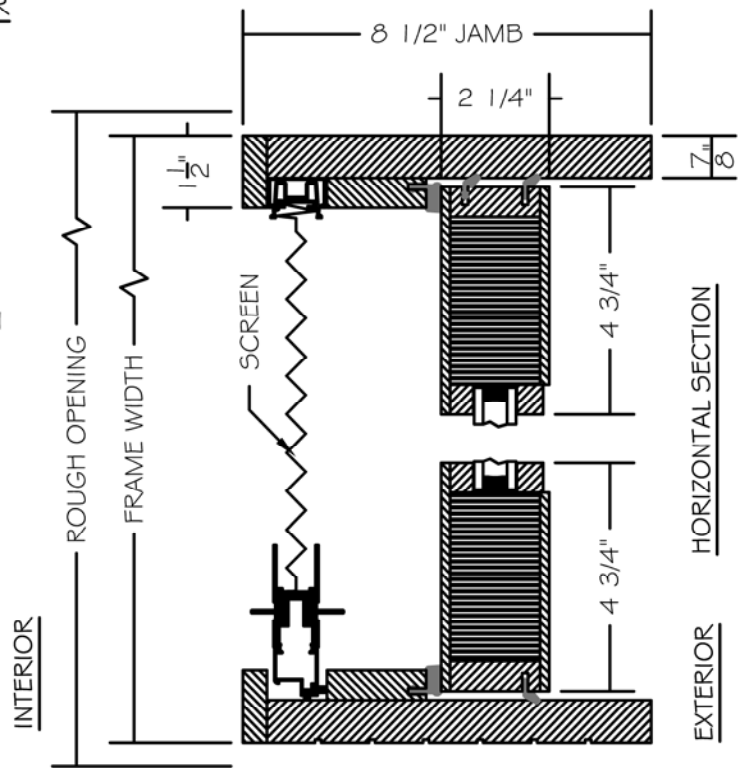

(SPECIFICATIONS MAY CHANGE WITHOUT NOTICE TO IMPROVE FUNCTION OR DESIGN)

ENERGY SOLUTIONS TRADITIONAL EQUAL WOOD BIFOLD & RETRACTABLE SCREEN w/ALUMINUM SILL

SCALE: 3" = 1'-0"

NO WARRANTY IF OVERHANG REQUIREMENT NOT MET.
(SEE ALL WOOD PRODUCTS WARRANTY)

TO PRINT TO SCALE, SELECT "ACTUAL SIZE" OR DESELECT "FIT TO PAGE" IN PRINT DIALOGUE BOX

PROPRIETARY AND CONFIDENTIAL
THIS DRAWING AND ITS CONTENTS ARE THE PROPERTY OF AG MILLWORKS. REPRODUCTION OF ANY PART OF THE DRAWING IN ANY FORM WHATSOEVER WITHOUT THE PRIOR WRITTEN PERMISSION OF AG MILLWORKS IS STRICTLY FORBIDDEN. © 2013 AG MILLWORKS