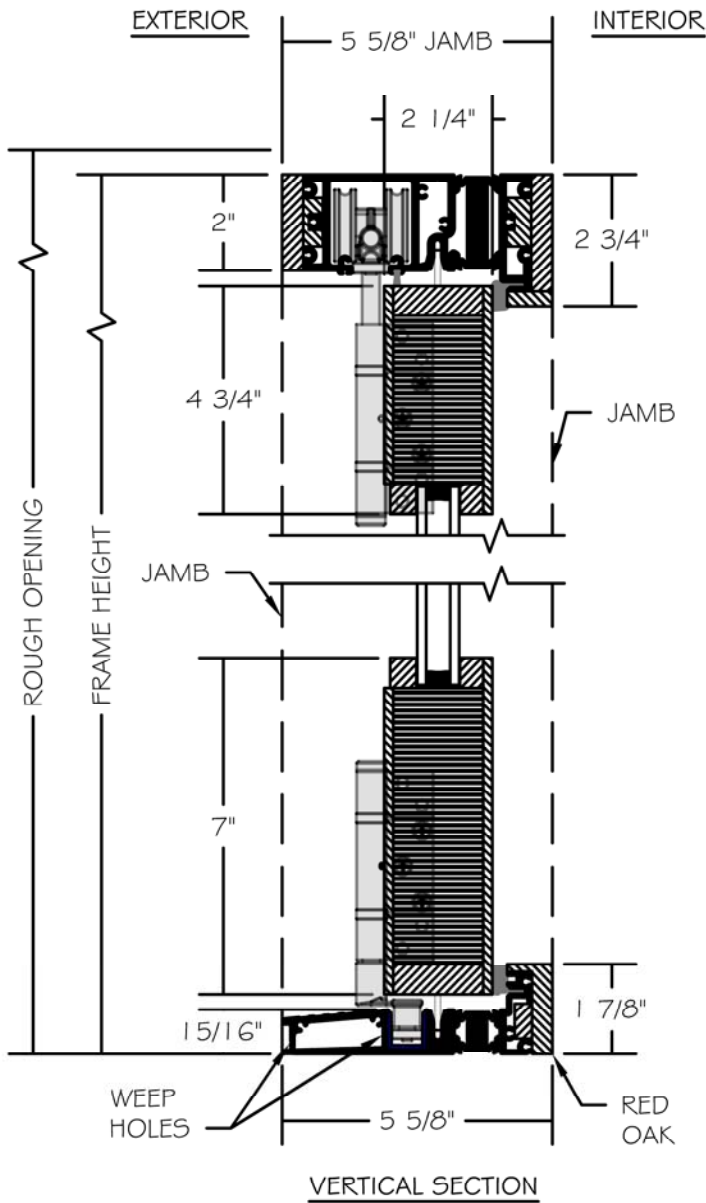

# ENERGY SOLUTIONS TRADITIONAL WOOD BIFOLD w/ALUMINUM SILL

SCALE: 3" = 1'-0"

NO WARRANTY IF OVERHANG  
REQUIREMENT NOT MET.  
(SEE ALL WOOD PRODUCTS WARRANTY)

TO PRINT TO SCALE, SELECT  
"ACTUAL SIZE" OR DESELECT "FIT  
TO PAGE" IN PRINT DIALOGUE BOX