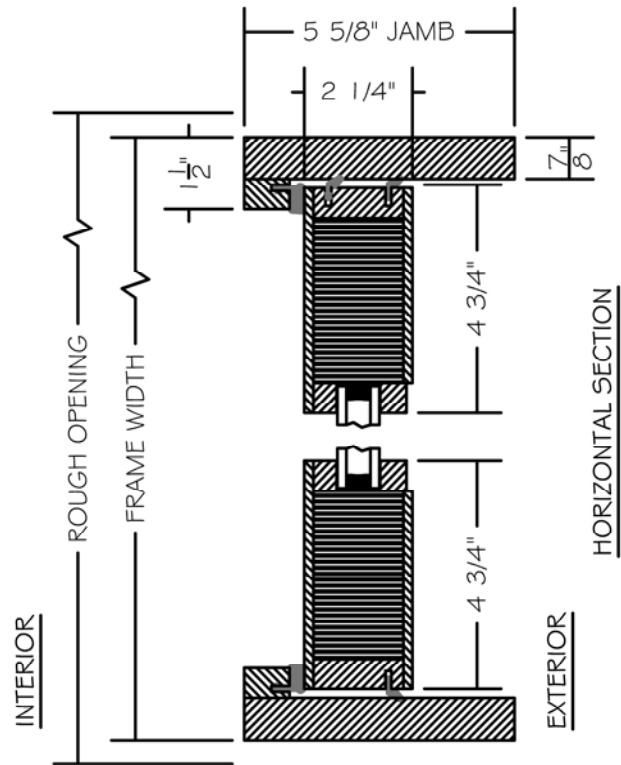

# ENERGY SOLUTIONS TRADITIONAL WOOD BIFOLD w/ALUMINUM SILL

SCALE: 3" = 1'-0"

NO WARRANTY IF OVERHANG  
REQUIREMENT NOT MET.  
(SEE ALL WOOD PRODUCTS WARRANTY)

TO PRINT TO SCALE, SELECT  
"ACTUAL SIZE" OR DESELECT "FIT  
TO PAGE" IN PRINT DIALOGUE BOX