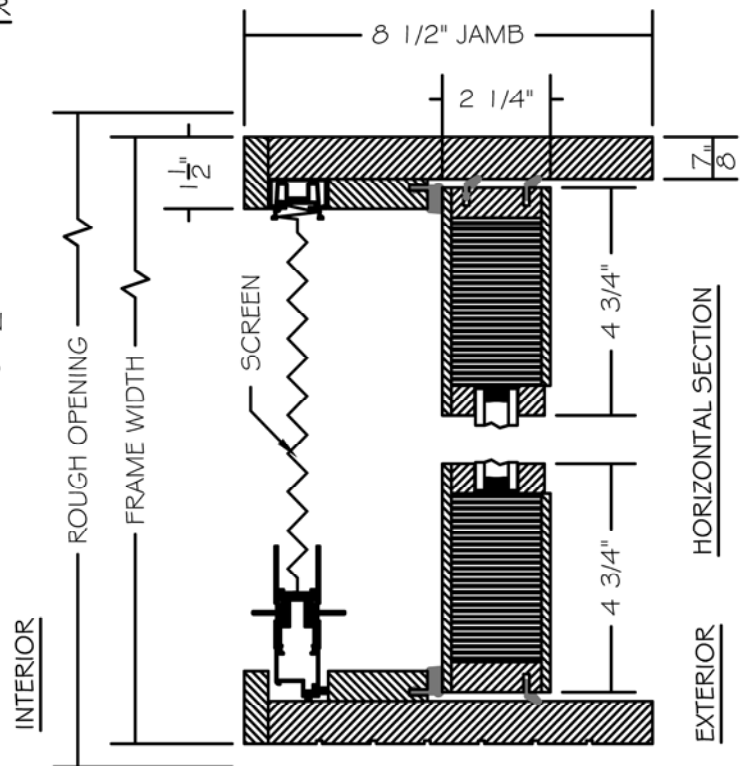

(SPECIFICATIONS MAY CHANGE WITHOUT NOTICE TO IMPROVE FUNCTION OR DESIGN)

ENERGY SOLUTIONS TRADITIONAL WOOD BIFOLD & RETRACTABLE SCREEN w/ALUMINUM SILL

SCALE: 3" = 1'-0"

NO WARRANTY IF OVERHANG
REQUIREMENT NOT MET.
(SEE ALL WOOD PRODUCTS WARRANTY)