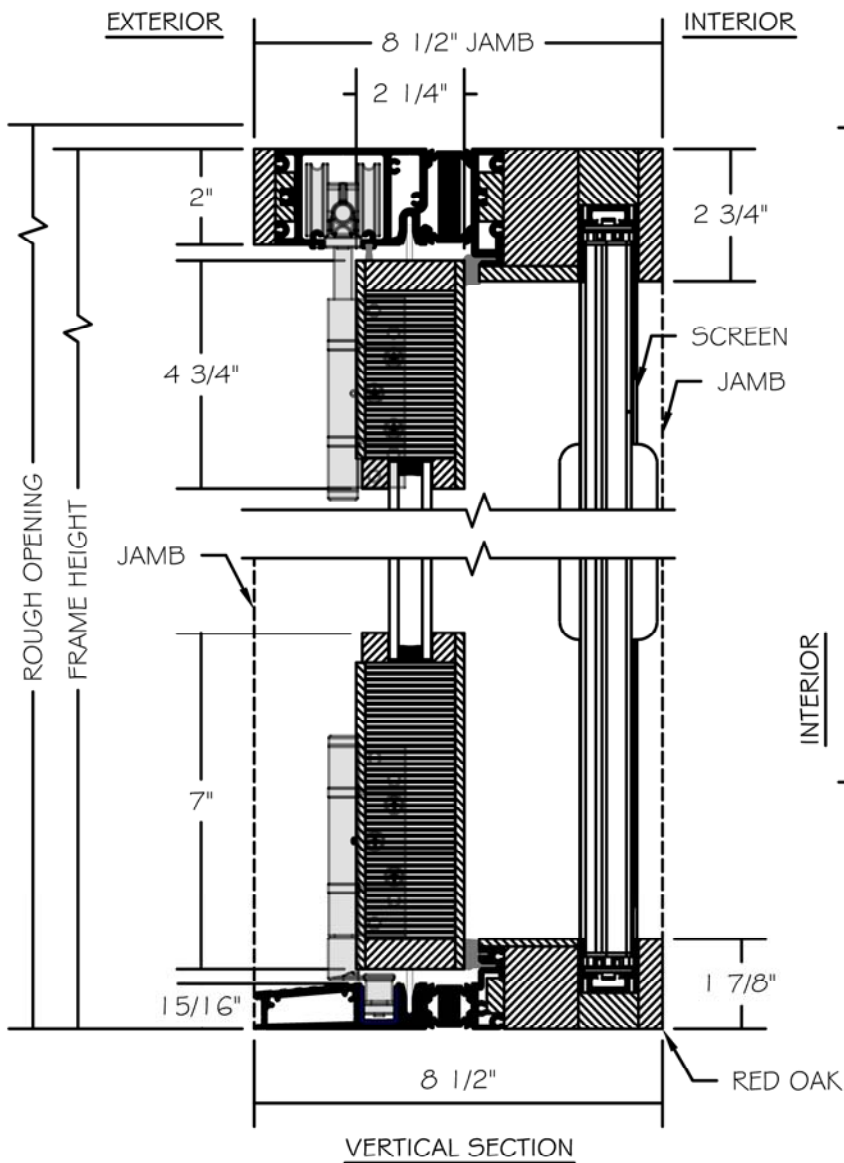

(SPECIFICATIONS MAY CHANGE WITHOUT NOTICE TO IMPROVE FUNCTION OR DESIGN)

ENERGY SOLUTIONS TRADITIONAL WOOD BIFOLD & RETRACTABLE SCREEN w/ALUMINUM SILL

SCALE: 3" = 1'-0"

NO WARRANTY IF OVERHANG
REQUIREMENT NOT MET.
(SEE ALL WOOD PRODUCTS WARRANTY)

TO PRINT TO SCALE, SELECT
"ACTUAL SIZE" OR DESELECT "FIT
TO PAGE" IN PRINT DIALOGUE BOX

PROPRIETARY AND CONFIDENTIAL
THIS DRAWING AND ITS CONTENTS ARE THE
PROPERTY OF AG MILLWORKS. REPRODUCTION
OF ANY PART OF THE DRAWING IN ANY FORM
WHATSOEVER WITHOUT THE PRIOR WRITTEN
PERMISSION OF AG MILLWORKS IS STRICTLY
FORBIDDEN. © 2013 AG MILLWORKS