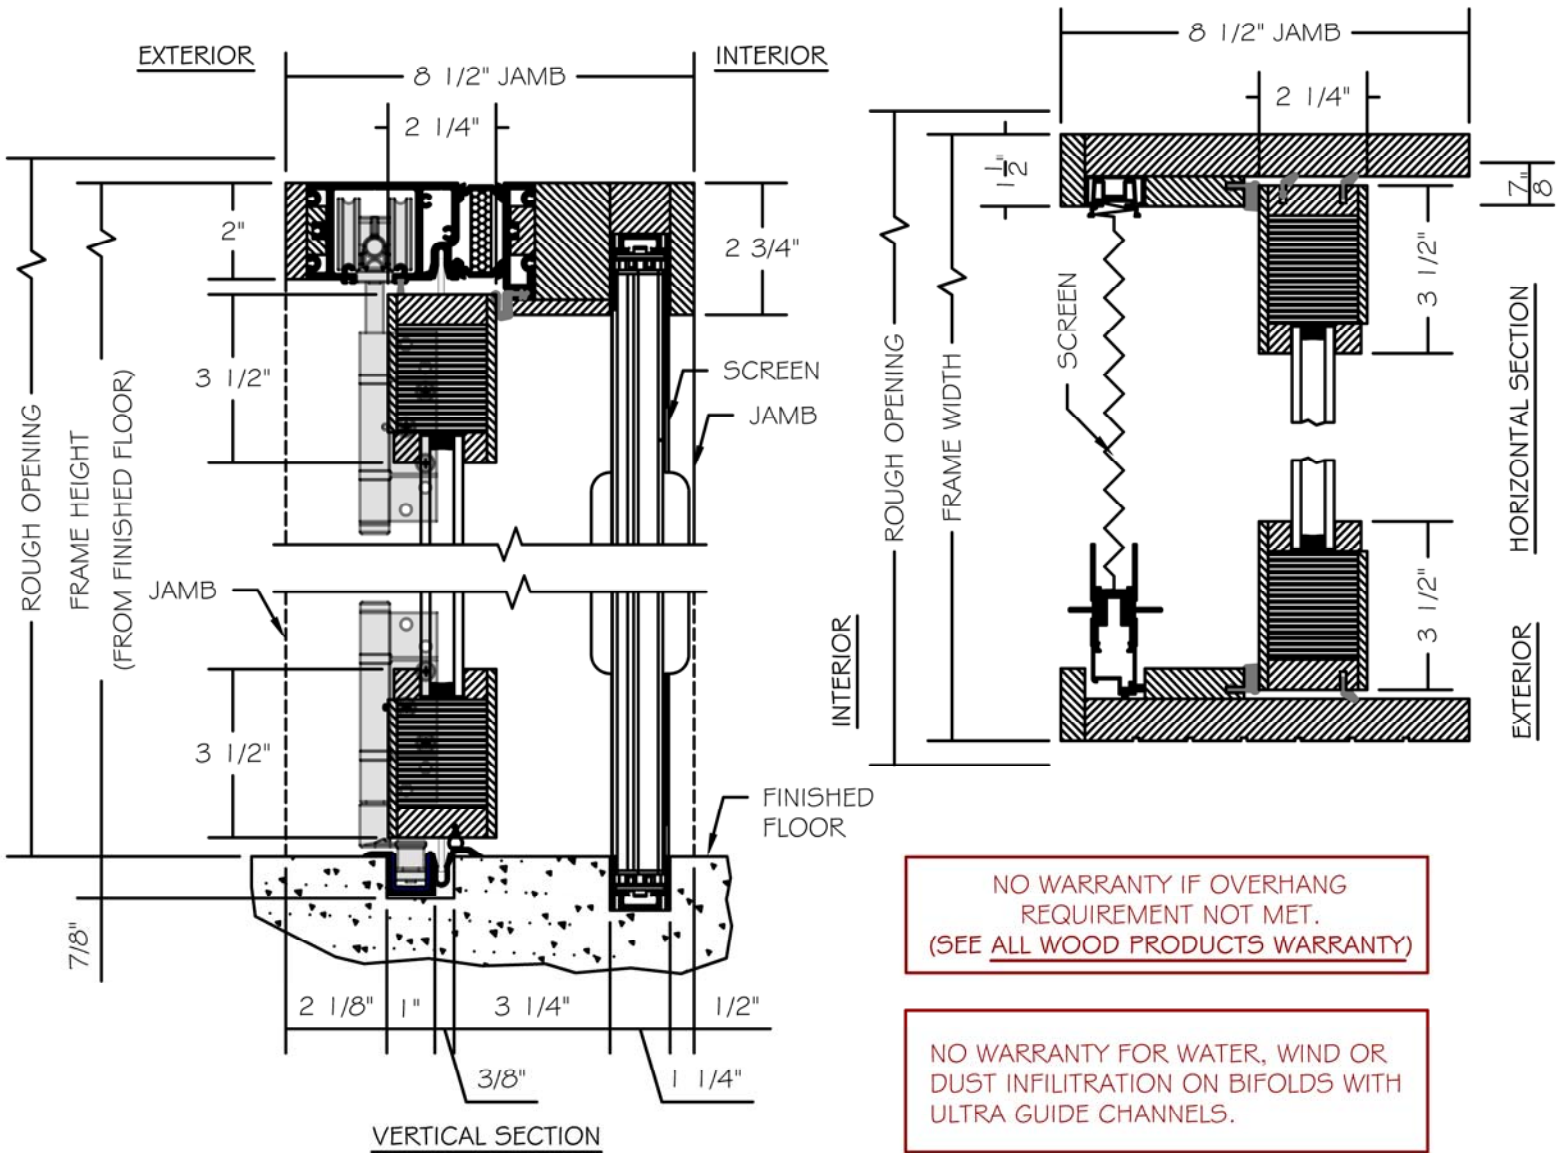

(SPECIFICATIONS MAY CHANGE WITHOUT NOTICE TO IMPROVE FUNCTION OR DESIGN)

# ENERGY SOLUTIONS EUROPEAN ALL WOOD BIFOLD & RETRACTABLE SCREEN w/ULTRA GUIDE

SCALE: 3" = 1'-0"

NO WARRANTY IF OVERHANG REQUIREMENT NOT MET.  
(SEE ALL WOOD PRODUCTS WARRANTY)

NO WARRANTY FOR WATER, WIND OR DUST INFILTRATION ON BIFOLDS WITH ULTRA GUIDE CHANNELS.