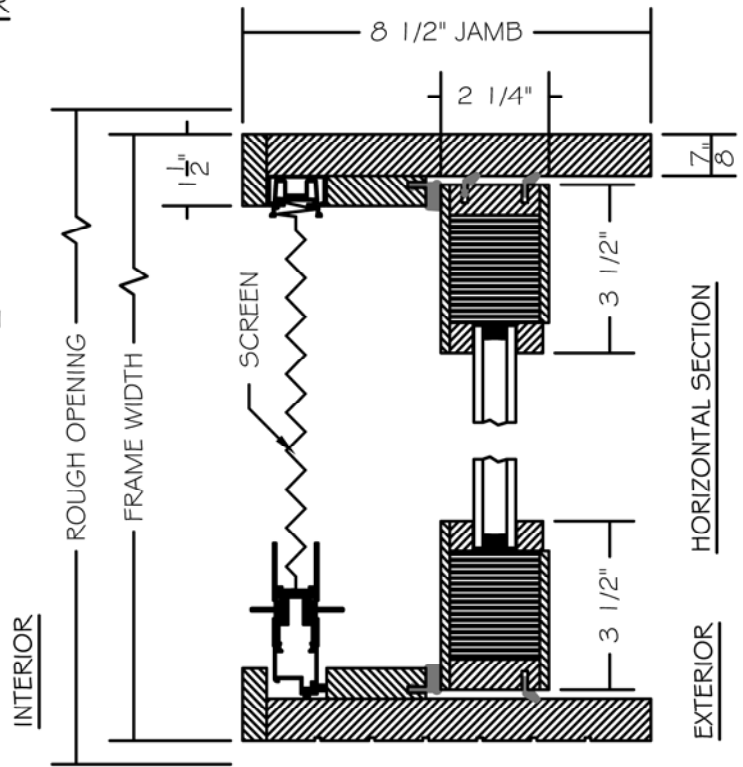

(SPECIFICATIONS MAY CHANGE WITHOUT NOTICE TO IMPROVE FUNCTION OR DESIGN)

ENERGY SOLUTIONS EUROPEAN WOOD BIFOLD & RETRACTABLE SCREEN w/ALUMINUM SILL

SCALE: 3" = 1'-0"

NO WARRANTY IF OVERHANG REQUIREMENT NOT MET.
(SEE ALL WOOD PRODUCTS WARRANTY)

TO PRINT TO SCALE, SELECT "ACTUAL SIZE" OR DESELECT "FIT TO PAGE" IN PRINT DIALOGUE BOX

PROPRIETARY AND CONFIDENTIAL
THIS DRAWING AND ITS CONTENTS ARE THE PROPERTY OF AG MILLWORKS. REPRODUCTION OF ANY PART OF THE DRAWING IN ANY FORM WHATSOEVER WITHOUT THE PRIOR WRITTEN PERMISSION OF AG MILLWORKS IS STRICTLY FORBIDDEN. © 2013 AG MILLWORKS