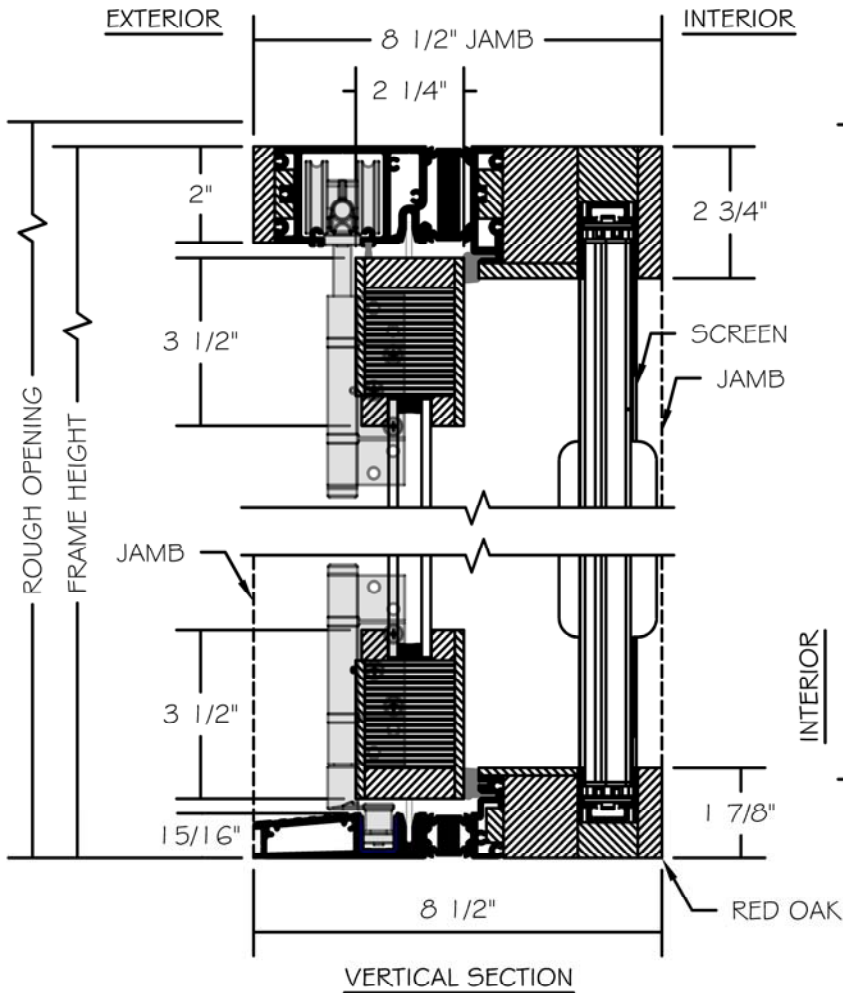

(SPECIFICATIONS MAY CHANGE WITHOUT NOTICE TO IMPROVE FUNCTION OR DESIGN)

ENERGY SOLUTIONS EUROPEAN WOOD BIFOLD & RETRACTABLE SCREEN w/ALUMINUM SILL

SCALE: 3" = 1'-0"

NO WARRANTY IF OVERHANG REQUIREMENT NOT MET.
(SEE ALL WOOD PRODUCTS WARRANTY)

TO PRINT TO SCALE, SELECT "ACTUAL SIZE" OR DESELECT "FIT TO PAGE" IN PRINT DIALOGUE BOX

PROPRIETARY AND CONFIDENTIAL
THIS DRAWING AND ITS CONTENTS ARE THE PROPERTY OF AG MILLWORKS. REPRODUCTION OF ANY PART OF THE DRAWING IN ANY FORM WHATSOEVER WITHOUT THE PRIOR WRITTEN PERMISSION OF AG MILLWORKS IS STRICTLY FORBIDDEN. © 2013 AG MILLWORKS