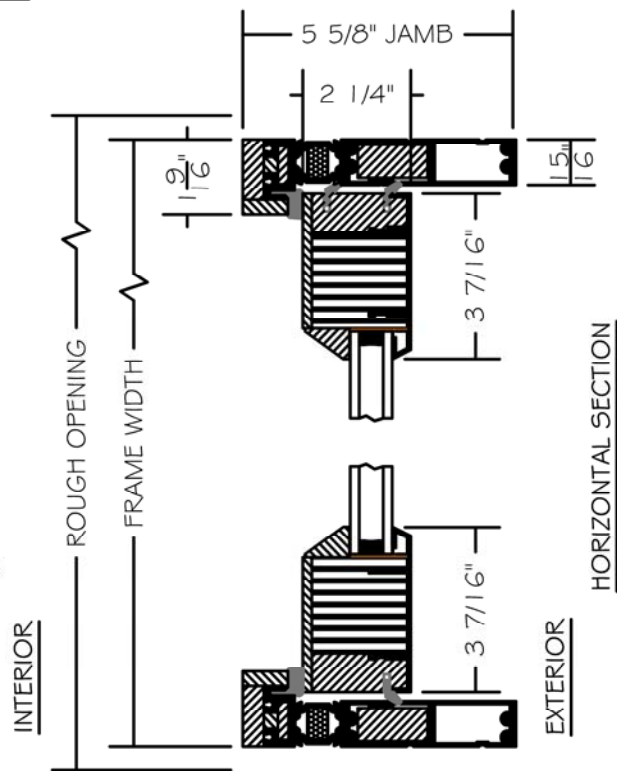

# ENERGY PERFORMANCE EUROPEAN CLAD/WOOD BI-FOLD w/ALUMINUM SILL

SCALE: 3" = 1'-0"

**INTERIOR WOOD STICKING OPTIONS**

-  SQUARE STICKING
-  BEVEL STICKING
-  OVOLO STICKING

TO PRINT TO SCALE, SELECT "ACTUAL SIZE" OR DESELECT "FIT TO PAGE" IN PRINT DIALOGUE BOX