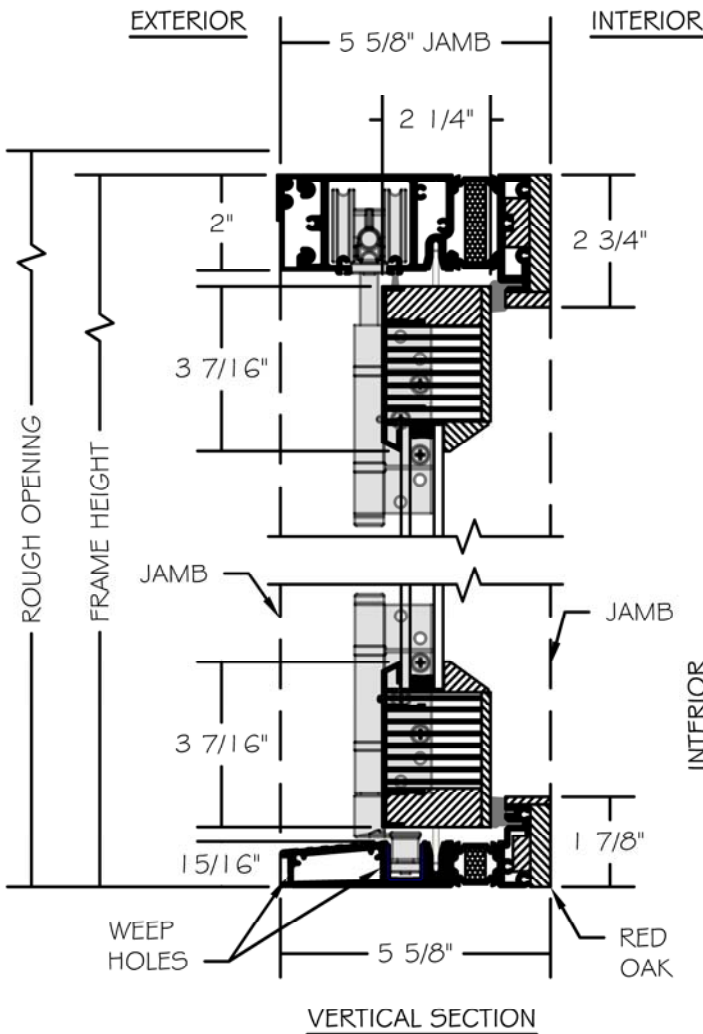

# ENERGY PERFORMANCE EUROPEAN CLAD/WOOD BI-FOLD w/ALUMINUM SILL

SCALE: 3" = 1'-0"

**INTERIOR WOOD STICKING OPTIONS**

-  SQUARE STICKING
-  BEVEL STICKING
-  OVOLO STICKING

TO PRINT TO SCALE, SELECT "ACTUAL SIZE" OR DESELECT "FIT TO PAGE" IN PRINT DIALOGUE BOX