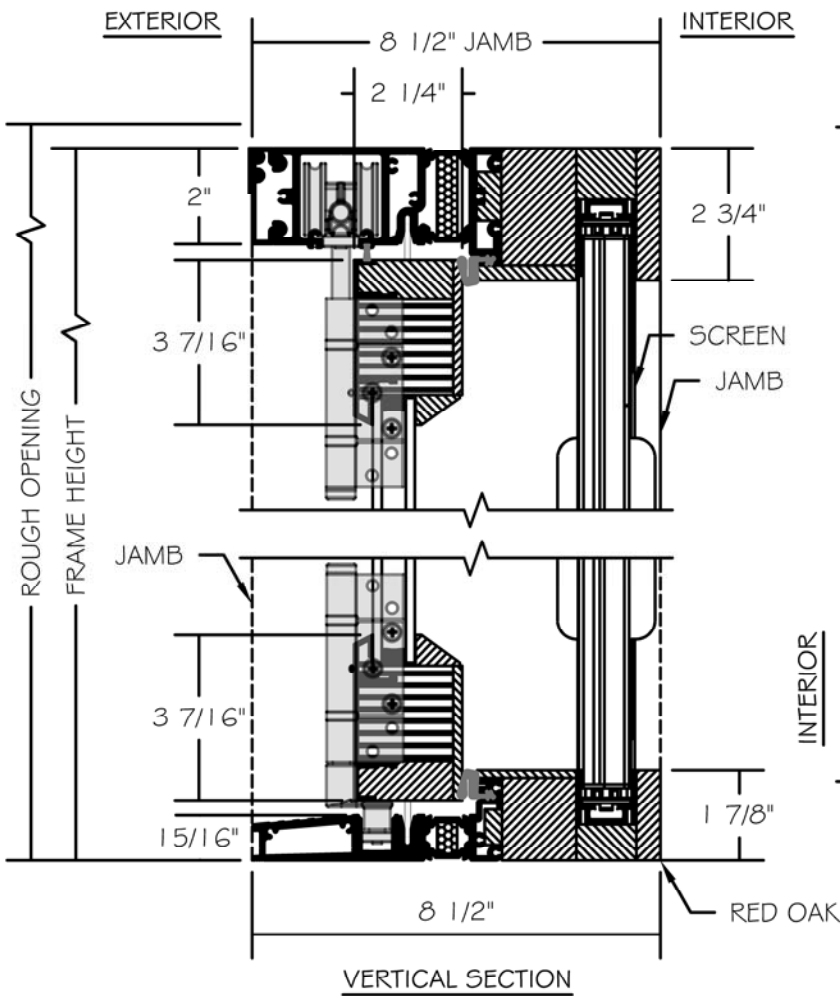

(SPECIFICATIONS MAY CHANGE WITHOUT NOTICE TO IMPROVE FUNCTION OR DESIGN)

ENERGY PERFORMANCE EUROPEAN CLAD/WOOD BI-FOLD & RETRACTABLE SCREEN w/ALUMINUM SILL

SCALE: 3" = 1'-0"

INTERIOR WOOD STICKING OPTIONS

-  SQUARE STICKING
-  BEVEL STICKING
-  OVOLO STICKING

TO PRINT TO SCALE, SELECT "ACTUAL SIZE" OR DESELECT "FIT TO PAGE" IN PRINT DIALOGUE BOX

PROPRIETARY AND CONFIDENTIAL
THIS DRAWING AND ITS CONTENTS ARE THE PROPERTY OF AG MILLWORKS. REPRODUCTION OF ANY PART OF THE DRAWING IN ANY FORM WHATSOEVER WITHOUT THE PRIOR WRITTEN PERMISSION OF AG MILLWORKS IS STRICTLY FORBIDDEN. © 2021 AG MILLWORKS