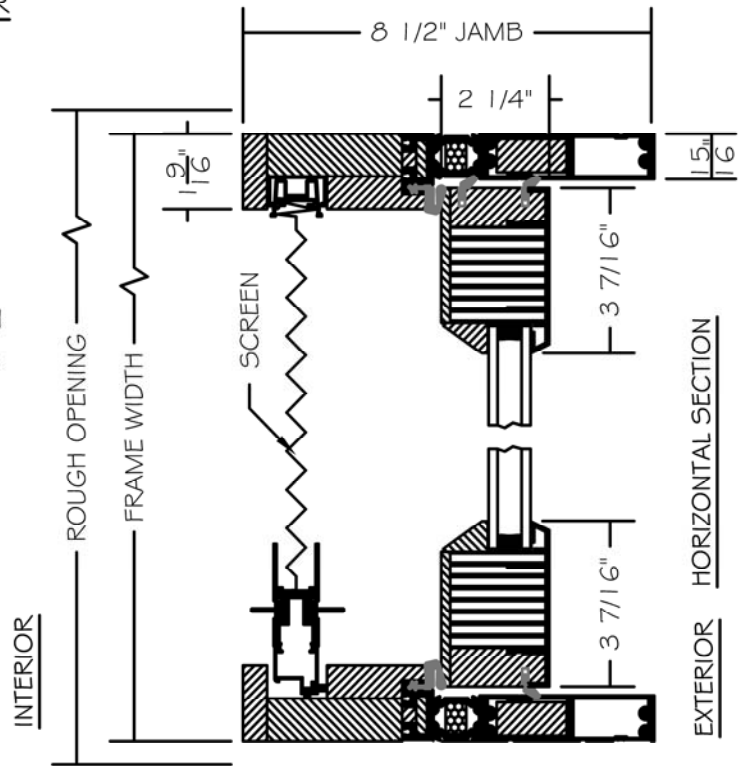

(SPECIFICATIONS MAY CHANGE WITHOUT NOTICE TO IMPROVE FUNCTION OR DESIGN)

ENERGY PERFORMANCE EUROPEAN CLAD/WOOD BI-FOLD & RETRACTABLE SCREEN w/ALUMINUM SILL

SCALE: 3" = 1'-0"

INTERIOR WOOD STICKING OPTIONS

-  SQUARE STICKING
-  BEVEL STICKING
-  OVOLO STICKING

TO PRINT TO SCALE, SELECT "ACTUAL SIZE" OR DESELECT "FIT TO PAGE" IN PRINT DIALOGUE BOX

PROPRIETARY AND CONFIDENTIAL
THIS DRAWING AND ITS CONTENTS ARE THE PROPERTY OF AG MILLWORKS. REPRODUCTION OF ANY PART OF THE DRAWING IN ANY FORM WHATSOEVER WITHOUT THE PRIOR WRITTEN PERMISSION OF AG MILLWORKS IS STRICTLY FORBIDDEN. © 2021 AG MILLWORKS