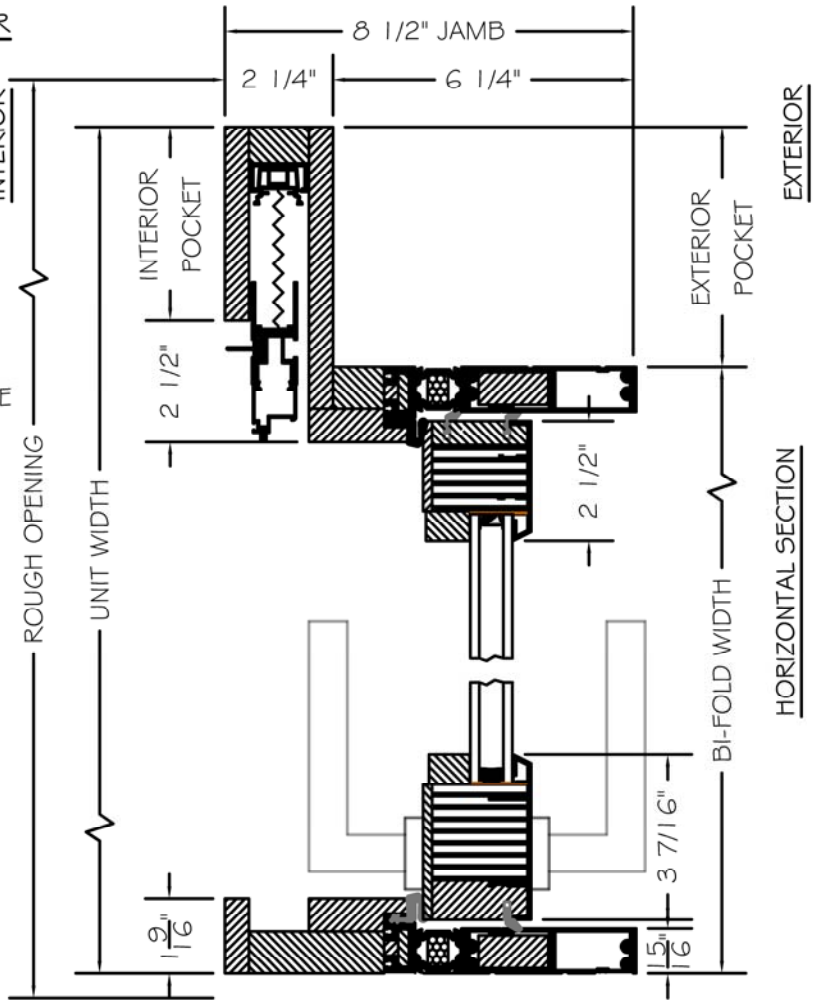

(SPECIFICATIONS MAY CHANGE WITHOUT NOTICE TO IMPROVE FUNCTION OR DESIGN)

ENERGY PERFORMANCE SLIMLINE SQUARE BI-FOLD w/POCKET SCREEN & ALUMINUM SILL SCALE: 3" = 1'-0"

TO PRINT TO SCALE, SELECT "ACTUAL SIZE" OR DESELECT "FIT TO PAGE" IN PRINT DIALOGUE BOX