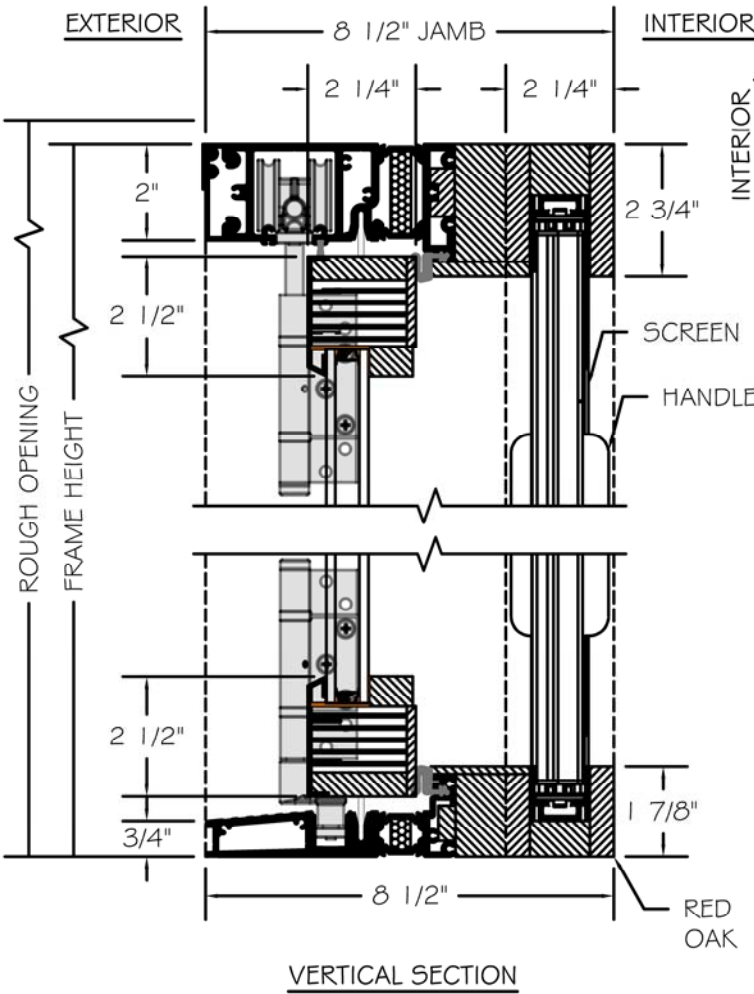

(SPECIFICATIONS MAY CHANGE WITHOUT NOTICE TO IMPROVE FUNCTION OR DESIGN)

ENERGY PERFORMANCE SLIMLINE SQUARE BI-FOLD w/POCKET SCREEN & ALUMINUM SILL SCALE: 3" = 1'-0"

TO PRINT TO SCALE, SELECT "ACTUAL SIZE" OR DESELECT "FIT TO PAGE" IN PRINT DIALOGUE BOX